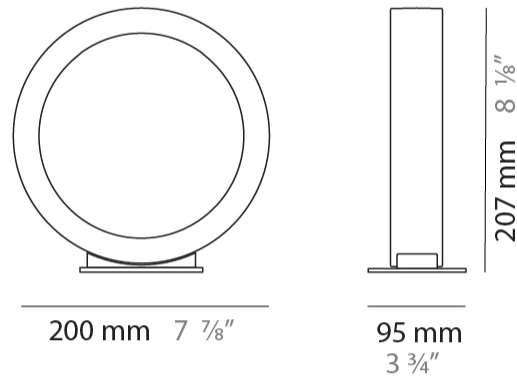

PROJECT _____
TYPE _____
SPECIFIER _____
QUANTITY _____
DATE _____

ASSOLO PORTABLE

D34001-

base number _____
Finish _____
Options _____

1. To build a product code in our configurator select the specify button on the base model # product page
2. To build a manual product code on this datasheet choose from the options listed below in blue font and add the suffix to the base model #

GENERAL

Series: Assolo _____
Brand: Cini & Nils _____
Division: Design _____
Mounting Type: Portable _____
Mounting Location: Table _____
Subcategory: Ambient _____

PHYSICAL

Shape: Round _____
Diameter (mm): 200 _____
Diameter (in): 7 7/8 _____
Width (mm): 95 _____
Width (in): 3 3/4 _____
Height (mm): 207 _____
Height (in): 8 1/8 _____
Light Distribution: Indirect _____
Weight (kg): 0.9 _____
Weight (lbs): 1.98 _____
Fixture Finish: WHI / BLK / MGD _____
Fixture Material: Aluminum _____

ELECTRICAL

Lamp Type: LED _____
Input Wattage (W): 10 _____
Dimming: Touch Dimming _____
Driver Location: Inline Transformer Plug _____
Input Voltage (V): 120 _____

LED

Color Temperature (°K): 2800 _____
Nominal Lumen (lm): 1000 _____
CRI: >80 CRI _____
Lamp Life (hrs): 50000 _____

OPTICAL

RATINGS AND CERTIFICATIONS

Certified By: Certified for North American Standards _____
IP rating: IP20 _____