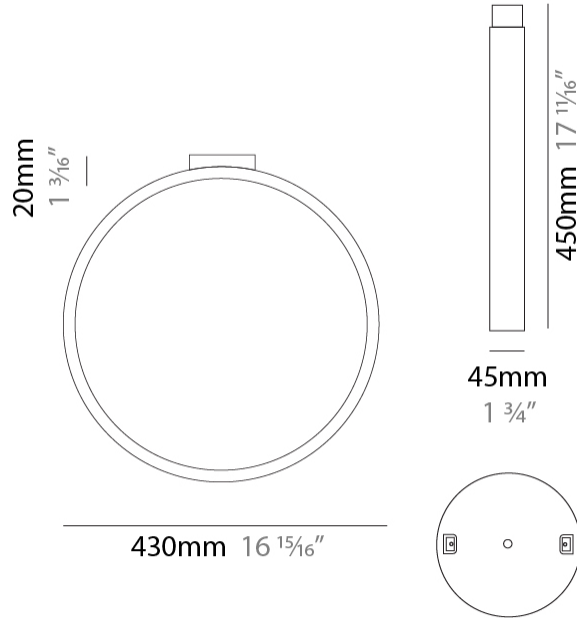

PROJECT	
TYPE	
SPECIFIER	
QUANTITY	
DATE	

ASSOLO SURFACE

D32005-

base number   Finish
Options

1. To build a product code in our configurator select the specify button on the base model # product page
2. To build a manual product code on this datasheet choose from the options listed below in blue font and add the suffix to the base model #

GENERAL

Series: Assolo
Brand: Cini & Nils
Division: Design
Mounting Type: Surface
Mounting Location: Ceiling
Subcategory: Ambient

PHYSICAL

Shape: Round
Diameter (mm): 430
Diameter (in): 16 ¹⁵/₁₆
Width (mm): 45
Width (in): 1 ³/₄
Height (mm): 450
Height (in): 17 ¹¹/₁₆
Extension (mm): 200
Extension (in): 7 ⁷/₈
Light Distribution: Indirect
Weight (kg): 3
Weight (lbs): 6.6
Fixture Finish: WHI / BLK / MGD
Fixture Material: Aluminum

ELECTRICAL

Lamp Type: LED
Input Wattage (W): 27
Total Output Wattage (W): 25
Dimming: Tri-Mode (Non-Dimming and Phase Dimming (120Vac only) and 0-10V Dimming)
Driver Included: Yes
Driver Location: Integrated
Driver Type: Constant Current - Universal
Driver Class: Class 2
Input Voltage (V): 120 - 277
Constant Current (MA): 700

LED

Color Temperature (°K): 2800
Nominal Lumen (lm): 2900
CRI: >90 CRI
Lamp Life (hrs): 50000

OPTICAL

RATINGS AND CERTIFICATIONS

Certified By: Certified for North American Standards
IP rating: IP20

J-Box cover plate included