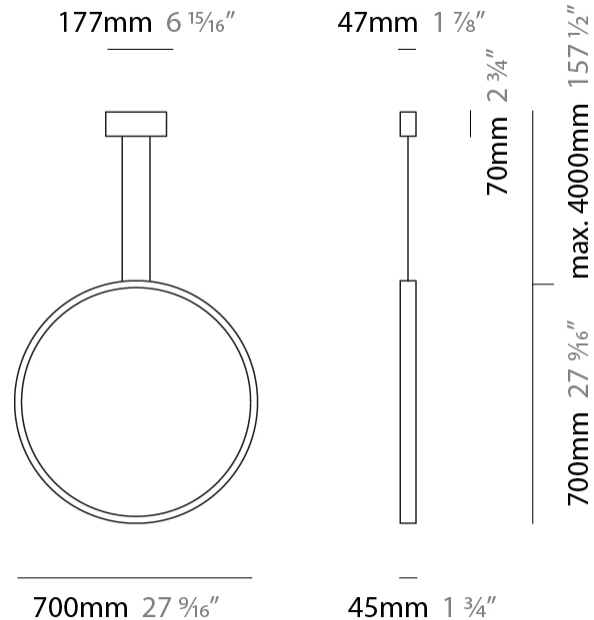

GENERAL

Series: Assolo _____
Brand: Cini & Nils _____
Division: Design _____
Mounting Type: Suspension _____
Mounting Location: Ceiling _____
Subcategory: Ambient _____

PHYSICAL

Shape: Round _____
Diameter (mm): 700 _____
Diameter (in): 27 ⁹/₁₆ _____
Width (mm): 45 _____
Width (in): 1 ³/₄ _____
Height (mm): 700 _____
Height (in): 27 ⁹/₁₆ _____
Max. Overall Height (mm): 4700 _____
Max. Overall Height (in): 185 ¹/₁₆ _____
Light Distribution: Indirect _____
Weight (kg): 5.4 _____
Weight (lbs): 11.9 _____
Fixture Finish: [WHI](#) / [BLK](#) / [MGD](#) _____
Fixture Material: Aluminum _____

ELECTRICAL

Lamp Type: LED _____
Input Wattage (W): 27 _____
Total Output Wattage (W): 25 _____
Dimming: Tri-Mode (Non-Dimming and Phase Dimming (120Vac only and 0-10V Dimming) _____
Driver Included: Yes _____
Driver Location: Integrated _____
Driver Type: Constant Current - Universal _____
Driver Class: Class 2 _____
Input Voltage (V): 120 - 277 _____
Constant Current (MA): 700 _____

LED

Number of LEDs: 1 _____
Color Temperature (°K): 2800 _____
Nominal Lumen (lm): 2900 _____
CRI: >90 CRI _____
Lamp Life (hrs): 50000 _____

OPTICAL

RATINGS AND CERTIFICATIONS

Certified By: Certified for North American Standards _____
IP rating: IP20 _____