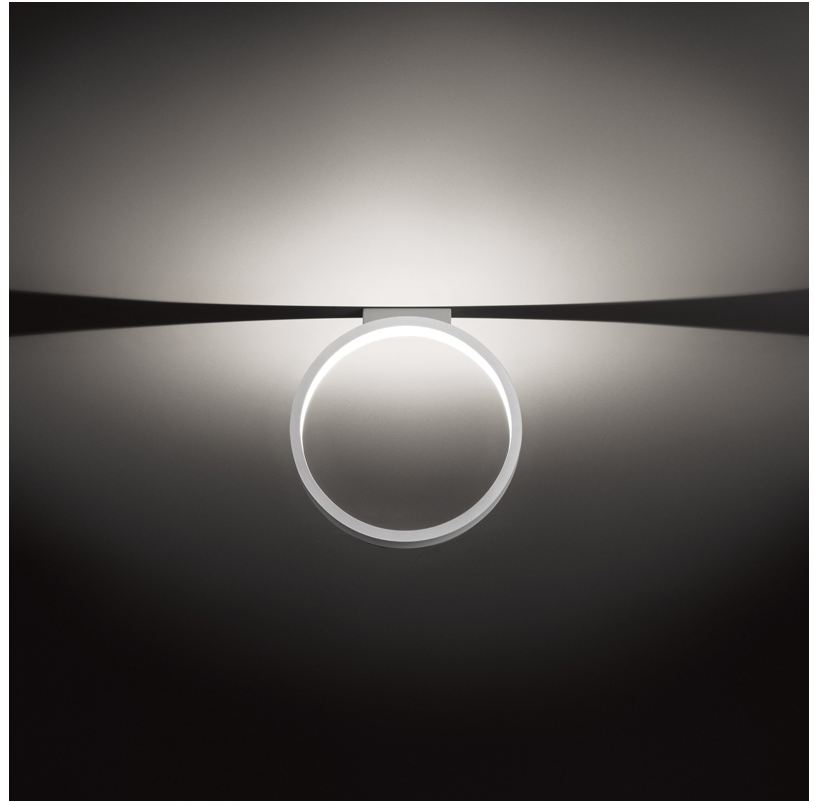

PROJECT	
TYPE	
SPECIFIER	
QUANTITY	
DATE	

ASSOLO SURFACE

D32005-

base number   Finish
Options

1. To build a product code in our configurator select the specify button on the base model # product page
2. To build a manual product code on this datasheet choose from the options listed below in blue font and add the suffix to the base model #

GENERAL

Series: Assolo
Brand: Cini & Nils
Division: Design
Mounting Type: Surface
Mounting Location: Ceiling
Subcategory: Ambient

PHYSICAL

Shape: Round
Diameter (mm): 430
Diameter (in): 16 ¹⁵/₁₆
Width (mm): 45
Width (in): 1 ³/₄
Height (mm): 450
Height (in): 17 ¹¹/₁₆
Extension (mm): 200
Extension (in): 7 ⁷/₈
Light Distribution: Indirect
Weight (kg): 3
Weight (lbs): 6.6
Fixture Finish: WHI / BLK / MGD
Fixture Material: Aluminum

ELECTRICAL

Lamp Type: LED
Input Wattage (W): 27
Total Output Wattage (W): 25
Dimming: Tri-Mode (Non-Dimming and Phase Dimming (120Vac only) and 0-10V Dimming)
Driver Included: Yes
Driver Location: Integrated
Driver Type: Constant Current - Universal
Driver Class: Class 2
Input Voltage (V): 120 - 277
Constant Current (MA): 700

LED

Color Temperature (°K): 2800
Nominal Lumen (lm): 2900
CRI: >90 CRI
Lamp Life (hrs): 50000

OPTICAL

RATINGS AND CERTIFICATIONS

Certified By: Certified for North American Standards
IP rating: IP20

J-Box cover plate included