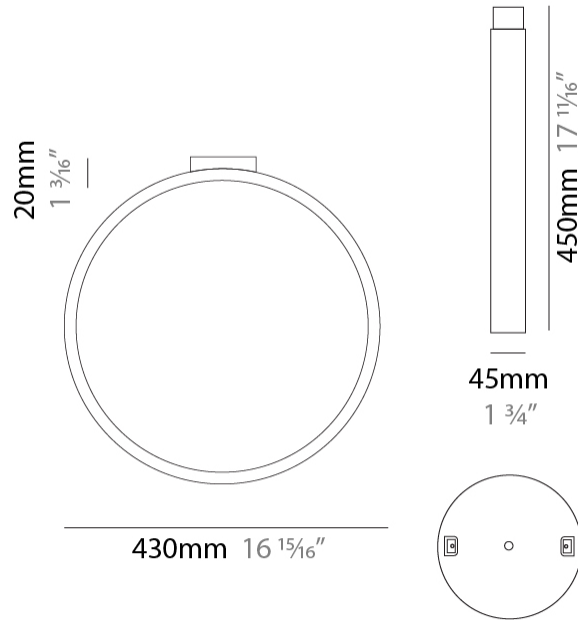

PROJECT	
TYPE	
SPECIFIER	
QUANTITY	
DATE	

ASSOLO SURFACE

D32005-

base number   Finish
Options

1. To build a product code in our configurator select the specify button on the base model # product page
2. To build a manual product code on this datasheet choose from the options listed below in blue font and add the suffix to the base model #

GENERAL

Series: Assolo
Brand: Cini & Nils
Division: Design
Mounting Type: Surface
Mounting Location: Ceiling
Subcategory: Ambient

PHYSICAL

Shape: Round
Diameter (mm): 430
Diameter (in): 16 ¹⁵/₁₆
Width (mm): 45
Width (in): 1 ³/₄
Height (mm): 450
Height (in): 17 ¹¹/₁₆
Extension (mm): 200
Extension (in): 7 ⁷/₈
Light Distribution: Indirect
Weight (kg): 3
Weight (lbs): 6.6
Fixture Finish: [WHI](#) / [BLK](#) / [MGD](#)
Fixture Material: Aluminum

ELECTRICAL

Lamp Type: LED
Input Wattage (W): 27
Total Output Wattage (W): 25
Dimming: Tri-Mode (Non-Dimming and Phase Dimming (120Vac only) and 0-10V Dimming)
Driver Included: Yes
Driver Location: Integrated
Driver Type: Constant Current - Universal
Driver Class: Class 2
Input Voltage (V): 120 - 277
Constant Current (MA): 700

LED

Color Temperature (°K): 2800
Nominal Lumen (lm): 2900
CRI: >90 CRI
Lamp Life (hrs): 50000

OPTICAL

RATINGS AND CERTIFICATIONS

Certified By: Certified for North American Standards
IP rating: IP20

J-Box cover plate included