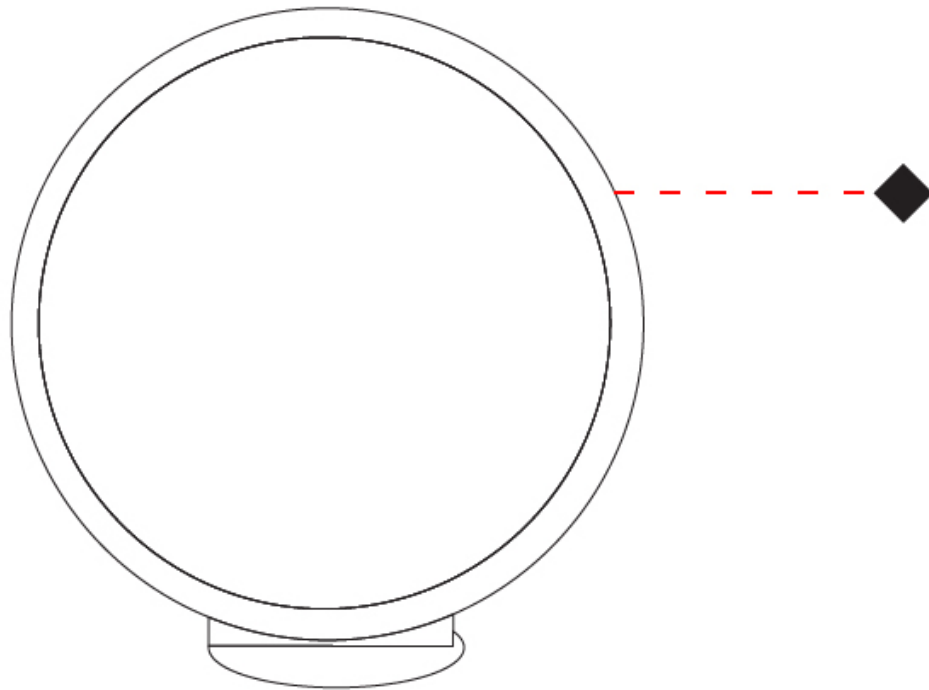

ASSOLO PORTABLE

D34004-

PROJECT

TYPE

SPECIFIER

QUANTITY

DATE