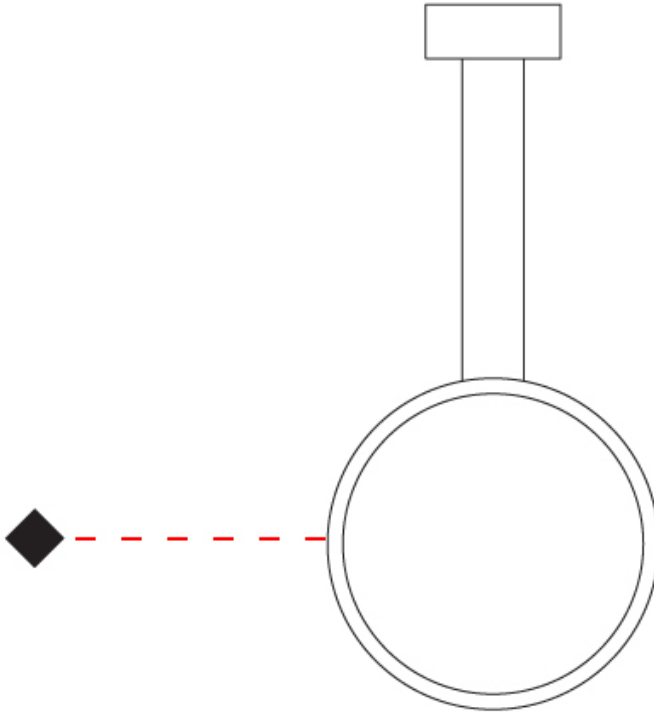

D31005-

PROJECT

TYPE

SPECIFIER

QUANTITY

DATE