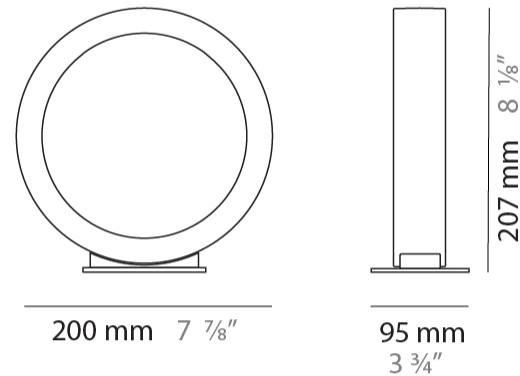

PROJECT _____
TYPE _____
SPECIFIER _____
QUANTITY _____
DATE _____

ASSOLO PORTABLE

D34001-

base number _____
Finish _____
Options _____

1. To build a product code in our configurator select the specify button on the base model # product page
2. To build a manual product code on this datasheet choose from the options listed below in blue font and add the suffix to the base model #

GENERAL

Series: Assolo _____
Brand: Cini & Nils _____
Division: Design _____
Mounting Type: Portable _____
Mounting Location: Table _____
Subcategory: Ambient _____

PHYSICAL

Shape: Round _____
Diameter (mm): 200 _____
Diameter (in): 7 7/8 _____
Width (mm): 95 _____
Width (in): 3 3/4 _____
Height (mm): 207 _____
Height (in): 8 1/8 _____
Light Distribution: Indirect _____
Weight (kg): 0.9 _____
Weight (lbs): 1.98 _____
Fixture Finish: WHI / BLK / MGD _____
Fixture Material: Aluminum _____

ELECTRICAL

Lamp Type: LED _____
Input Wattage (W): 10 _____
Dimming: Touch Dimming _____
Driver Location: Inline Transformer Plug _____
Input Voltage (V): 120 _____

LED

Color Temperature (°K): 2800 _____
Nominal Lumen (lm): 1000 _____
CRI: >80 CRI _____
Lamp Life (hrs): 50000 _____

OPTICAL

RATINGS AND CERTIFICATIONS

Certified By: Certified for North American Standards _____
IP rating: IP20 _____