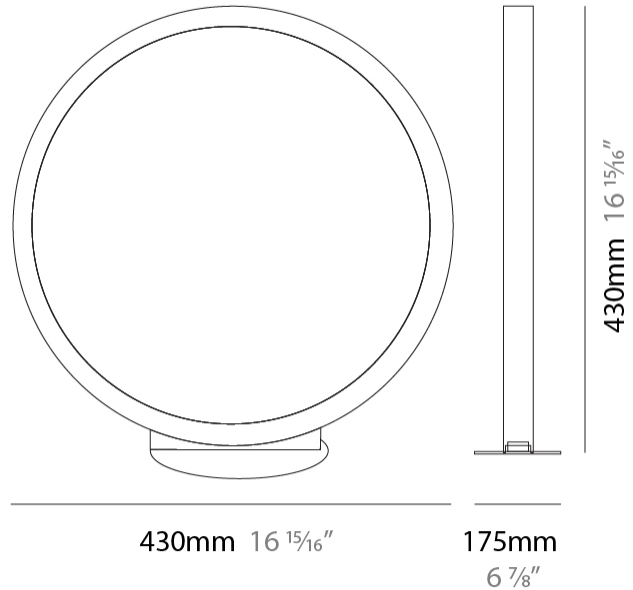

PROJECT	_____
TYPE	_____
SPECIFIER	_____
QUANTITY	_____
DATE	_____

ASSOLO PORTABLE

D34004-

base number   Finish
Options

1. To build a product code in our configurator select the specify button on the base model # product page
2. To build a manual product code on this datasheet choose from the options listed below in blue font and add the suffix to the base model #

GENERAL

Series: Assolo
Brand: Cini & Nils
Division: Design
Mounting Type: Portable
Mounting Location: Table
Subcategory: Ambient

PHYSICAL

Shape: Round
Diameter (mm): 430
Diameter (in): 16 ¹⁵/₁₆
Width (mm): 175
Width (in): 6 ⁷/₈
Height (mm): 450
Height (in): 17 ¹¹/₁₆
Light Distribution: Indirect
Weight (kg): 4.4
Weight (lbs): 9.7
Fixture Finish: WHI / BLK / MGD
Fixture Material: Aluminum
Upon Request: Bolt Down

ELECTRICAL

Lamp Type: LED
Input Wattage (W): 27
Dimming: In-Line Dimming
Driver Location: Inline Transformer Plug
Input Voltage (V): 120

LED

Color Temperature (°K): 2800
Nominal Lumen (lm): 2100
CRI: >90 CRI
Lamp Life (hrs): 50000

OPTICAL

RATINGS AND CERTIFICATIONS

Certified By: Certified for North American Standards
IP rating: IP20