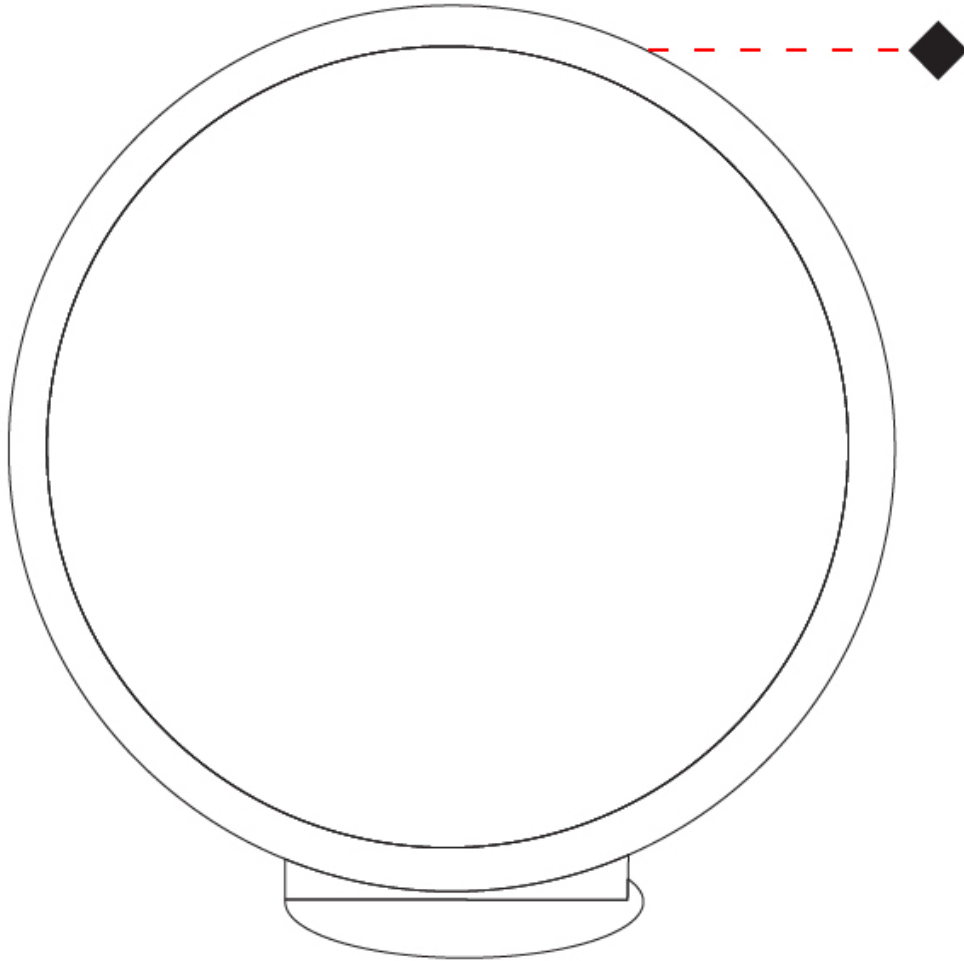

ASSOLO PORTABLE

D34001-

PROJECT	_____
TYPE	_____
SPECIFIER	_____
QUANTITY	_____
DATE	_____