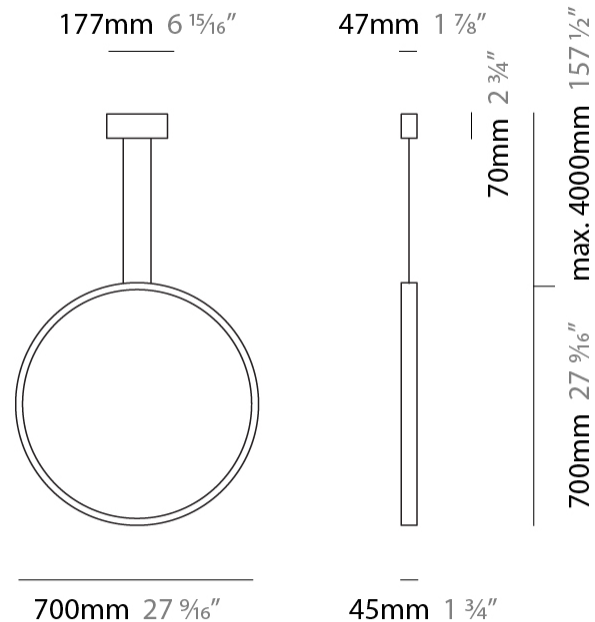

ASSOLO SUSPENSION

D31007-

base number _____
Finish _____
Options _____

1. To build a product code in our configurator select the specify button on the base model # product page
2. To build a manual product code on this datasheet choose from the options listed below in blue font and add the suffix to the base model #

GENERAL

Series: Assolo
Brand: Cini & Nils
Division: Design
Mounting Type: Suspension
Mounting Location: Ceiling
Subcategory: Ambient

PHYSICAL

Shape: Round
Diameter (mm): 700
Diameter (in): 27 ⁹/₁₆"
Width (mm): 45
Width (in): 1 ³/₄"
Height (mm): 700
Height (in): 27 ⁹/₁₆"
Max. Overall Height (mm): 4700
Max. Overall Height (in): 185 ¹/₁₆"
Light Distribution: Indirect
Weight (kg): 5.4
Weight (lbs): 11.9
Fixture Finish: WHI / BLK / MGD
Fixture Material: Aluminum

ELECTRICAL

Lamp Type: LED
Input Wattage (W): 27
Total Output Wattage (W): 25
Dimming: Tri-Mode (Non-Dimming and Phase Dimming (120Vac only and 0-10V Dimming))
Driver Included: Yes
Driver Location: Integrated
Driver Type: Constant Current - Universal
Driver Class: Class 2
Input Voltage (V): 120 - 277
Constant Current (MA): 700

LED

Number of LEDs: 1
Color Temperature (°K): 2800
Nominal Lumen (lm): 2900
CRI: >90 CRI
Lamp Life (hrs): 50000

OPTICAL

RATINGS AND CERTIFICATIONS

Certified By: Certified for North American Standards
IP rating: IP20