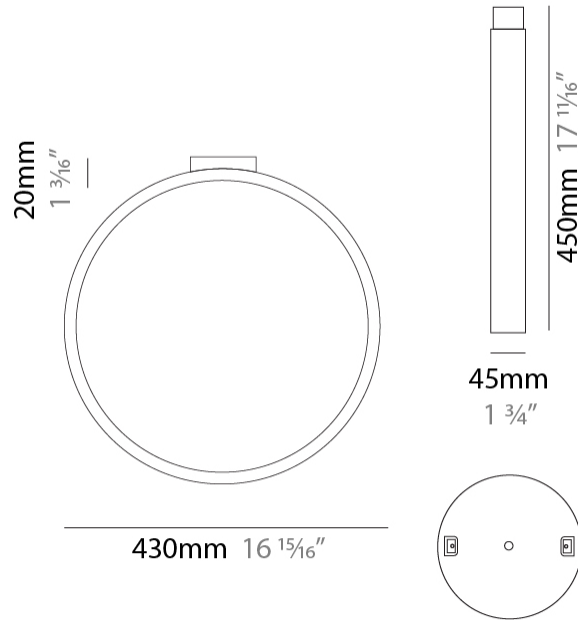

PROJECT	_____
TYPE	_____
SPECIFIER	_____
QUANTITY	_____
DATE	_____

ASSOLO SURFACE

D32005-

base number   Finish
Options

1. To build a product code in our configurator select the specify button on the base model # product page
2. To build a manual product code on this datasheet choose from the options listed below in blue font and add the suffix to the base model #

GENERAL

Series: Assolo
Brand: Cini & Nils
Division: Design
Mounting Type: Surface
Mounting Location: Ceiling
Subcategory: Ambient

PHYSICAL

Shape: Round
Diameter (mm): 430
Diameter (in): 16 ¹⁵/₁₆
Width (mm): 45
Width (in): 1 ³/₄
Height (mm): 450
Height (in): 17 ¹¹/₁₆
Extension (mm): 200
Extension (in): 7 ⁷/₈
Light Distribution: Indirect
Weight (kg): 3
Weight (lbs): 6.6
Fixture Finish: [WHI](#) / [BLK](#) / [MGD](#)
Fixture Material: Aluminum

ELECTRICAL

Lamp Type: LED
Input Wattage (W): 27
Total Output Wattage (W): 25
Dimming: Tri-Mode (Non-Dimming and Phase Dimming (120Vac only) and 0-10V Dimming)
Driver Included: Yes
Driver Location: Integrated
Driver Type: Constant Current - Universal
Driver Class: Class 2
Input Voltage (V): 120 - 277
Constant Current (MA): 700

LED

Color Temperature (°K): 2800
Nominal Lumen (lm): 2900
CRI: >90 CRI
Lamp Life (hrs): 50000

OPTICAL

RATINGS AND CERTIFICATIONS

Certified By: Certified for North American Standards
IP rating: IP20

J-Box cover plate included