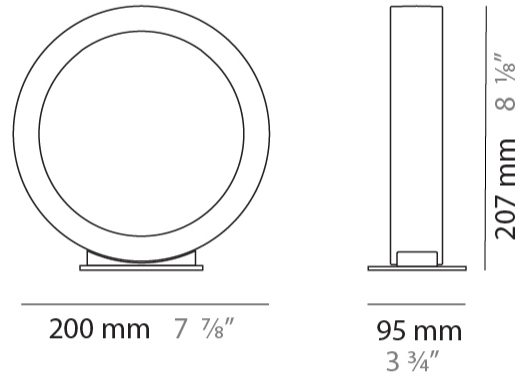

PROJECT _____

TYPE _____

SPECIFIER _____

QUANTITY _____

DATE _____

ASSOLO PORTABLE

D34001-

base number   Finish
Options

1. To build a product code in our configurator select the specify button on the base model # product page
2. To build a manual product code on this datasheet choose from the options listed below in blue font and add the suffix to the base model #

GENERAL

Series: Assolo _____

Brand: Cini & Nils _____

Division: Design _____

Mounting Type: Portable _____

Mounting Location: Table _____

Subcategory: Ambient _____

PHYSICAL

Shape: Round _____

Diameter (mm): 200 _____

Diameter (in): 7 7/8 _____

Width (mm): 95 _____

Width (in): 3 3/4 _____

Height (mm): 207 _____

Height (in): 8 1/8 _____

Light Distribution: Indirect _____

Weight (kg): 0.9 _____

Weight (lbs): 1.98 _____

Fixture Finish: WHI / BLK / MGD _____

Fixture Material: Aluminum _____

ELECTRICAL

Lamp Type: LED _____

Input Wattage (W): 10 _____

Dimming: Touch Dimming _____

Driver Location: Inline Transformer Plug _____

Input Voltage (V): 120 _____

LED

Color Temperature (°K): 2800 _____

Nominal Lumen (lm): 1000 _____

CRI: >80 CRI _____

Lamp Life (hrs): 50000 _____

OPTICAL

RATINGS AND CERTIFICATIONS

Certified By: Certified for North American Standards _____

IP rating: IP20 _____