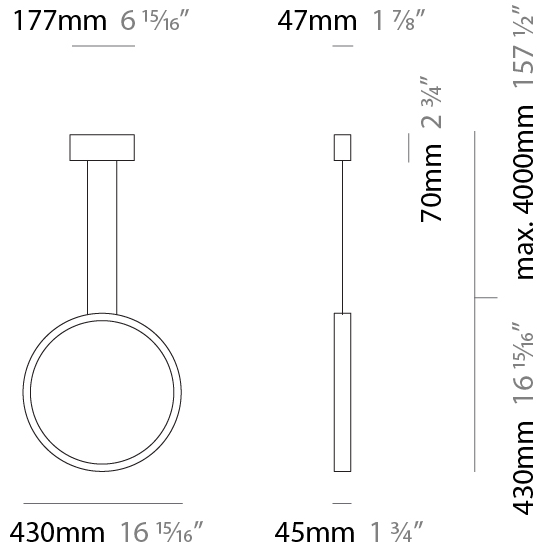

PROJECT	_____
TYPE	_____
SPECIFIER	_____
QUANTITY	_____
DATE	_____

ASSOLO SUSPENSION

D31005-

base number   Finish
Options

1. To build a product code in our configurator select the specify button on the base model # product page
2. To build a manual product code on this datasheet choose from the options listed below in blue font and add the suffix to the base model #

GENERAL

Series: Assolo
Brand: Cini & Nils
Division: Design
Mounting Type: Suspension
Mounting Location: Ceiling
Subcategory: Ambient

PHYSICAL

Shape: Round
Diameter (mm): 430
Diameter (in): 16 ¹⁵/₁₆
Width (mm): 45
Width (in): 1 ³/₄
Height (mm): 430
Height (in): 16 ¹⁵/₁₆
Max. Overall Height (mm): 4430
Max. Overall Height (in): 174 ⁷/₁₆
Light Distribution: Indirect
Weight (kg): 3.5
Weight (lbs): 7.7
Fixture Finish: WHI / BLK / MGD
Fixture Material: Aluminum
Upon Request: Any custom colour

ELECTRICAL

Lamp Type: LED
Input Wattage (W): 27
Total Output Wattage (W): 25
Dimming: Tri-Mode (Non-Dimming and Phase Dimming (120Vac only) and 0-10V Dimming)
Driver Included: Yes
Driver Location: Integrated
Driver Type: Constant Current - Universal
Driver Class: Class 2
Input Voltage (V): 120 - 277
Constant Current (MA): 700

LED

Color Temperature (°K): 2800
Nominal Lumen (lm): 2900
CRI: >90 CRI
Lamp Life (hrs): 50000
Upon Request: 3000K / 3500K / 4000K

OPTICAL

RATINGS AND CERTIFICATIONS

Certified By: Certified for North American Standards
IP rating: IP20