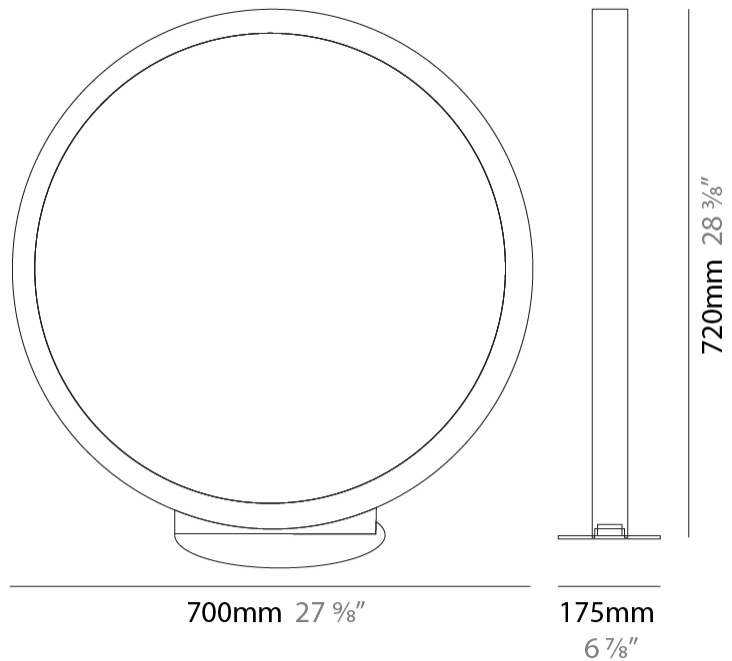

PROJECT	_____
TYPE	_____
SPECIFIER	_____
QUANTITY	_____
DATE	_____

ASSOLO PORTABLE

D34006-

base number   Finish
Options

1. To build a product code in our configurator select the specify button on the base model # product page
2. To build a manual product code on this datasheet choose from the options listed below in blue font and add the suffix to the base model #

GENERAL

Series: Assolo
Brand: Cini & Nils
Division: Design
Mounting Type: Portable
Mounting Location: Floor
Subcategory: Ambient

PHYSICAL

Shape: Round
Diameter (mm): 700
Diameter (in): 27 ³/₈"
Width (mm): 175
Width (in): 6 ⁷/₈"
Height (mm): 720
Height (in): 28 ³/₈"
Light Distribution: Indirect
Weight (kg): 6.3
Weight (lbs): 13.9
Fixture Finish: WHI / BLK / MGD
Fixture Material: Aluminum
Upon Request: Bolt Down

ELECTRICAL

Lamp Type: LED
Input Wattage (W): 27
Dimming: In-Line Dimming
Driver Location: Inline Transformer Plug
Input Voltage (V): 120

LED

Color Temperature (°K): 2800
Nominal Lumen (lm): 2100
CRI: >90 CRI
Lamp Life (hrs): 50000

OPTICAL

RATINGS AND CERTIFICATIONS

Certified By: Certified for North American Standards
IP rating: IP20