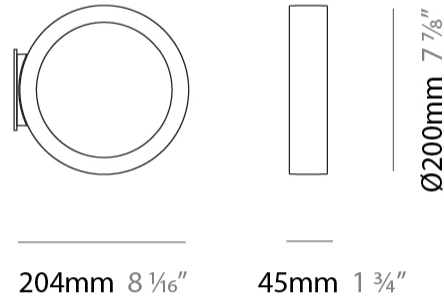

PROJECT
TYPE
SPECIFIER
QUANTITY
DATE

ASSOLO SURFACE

D32002-

base number   Finish
Options

1. To build a product code in our configurator select the specify button on the base model # product page
2. To build a manual product code on this datasheet choose from the options listed below in blue font and add the suffix to the base model #

GENERAL

Series: Assolo
Brand: Cini & Nils
Division: Design
Mounting Type: Surface
Mounting Location: Wall
Subcategory: Ambient

PHYSICAL

Shape: Round
Diameter (mm): 204
Diameter (in): 8 1/16
Width (mm): 45
Width (in): 1 3/4
Height (mm): 200
Height (in): 7 7/8
Light Distribution: Indirect
Weight (kg): 0.9
Weight (lbs): 1.98
Fixture Finish: WHI / BLK / MGD
Fixture Material: Aluminum

ELECTRICAL

Lamp Type: LED
Input Wattage (W): 15.76
Total Output Wattage (W): 13.7
Dimming: Tri-Mode (Non-Dimming and Phase Dimming (120Vac only) and 0-10V Dimming)
Driver Included: No
Driver Location: Remote
Driver Type: Constant Current - Universal
Driver Class: Class 2
Input Voltage (V): 120 - 277
Constant Current (MA): 350

LED

Number of LEDs: 1
Color Temperature (°K): 2800
Nominal Lumen (lm): 1300
CRI: >80 CRI
Lamp Life (hrs): 50000

OPTICAL

RATINGS AND CERTIFICATIONS

Certified By: Certified for North American Standards
IP rating: IP20