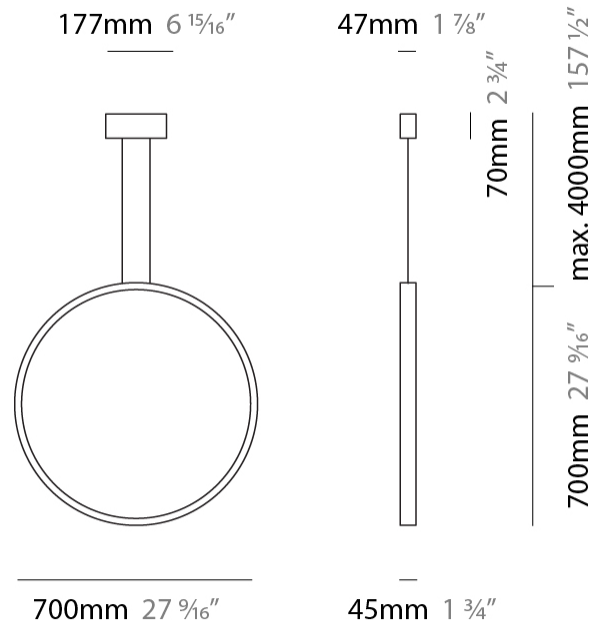

GENERAL

Series: Assolo _____
Brand: Cini & Nils _____
Division: Design _____
Mounting Type: Suspension _____
Mounting Location: Ceiling _____
Subcategory: Ambient _____

PHYSICAL

Shape: Round _____
Diameter (mm): 700 _____
Diameter (in): 27 ⁹/₁₆ _____
Width (mm): 45 _____
Width (in): 1 ³/₄ _____
Height (mm): 700 _____
Height (in): 27 ⁹/₁₆ _____
Max. Overall Height (mm): 4700 _____
Max. Overall Height (in): 185 ¹/₁₆ _____
Light Distribution: Indirect _____
Weight (kg): 5.4 _____
Weight (lbs): 11.9 _____
Fixture Finish: [WHI](#) / [BLK](#) / [MGD](#) _____
Fixture Material: Aluminum _____

ELECTRICAL

Lamp Type: LED _____
Input Wattage (W): 27 _____
Total Output Wattage (W): 25 _____
Dimming: Tri-Mode (Non-Dimming and Phase Dimming (120Vac only and 0-10V Dimming) _____
Driver Included: Yes _____
Driver Location: Integrated _____
Driver Type: Constant Current - Universal _____
Driver Class: Class 2 _____
Input Voltage (V): 120 - 277 _____
Constant Current (MA): 700 _____

LED

Number of LEDs: 1 _____
Color Temperature (°K): 2800 _____
Nominal Lumen (lm): 2900 _____
CRI: >90 CRI _____
Lamp Life (hrs): 50000 _____

OPTICAL

RATINGS AND CERTIFICATIONS

Certified By: Certified for North American Standards _____
IP rating: IP20 _____