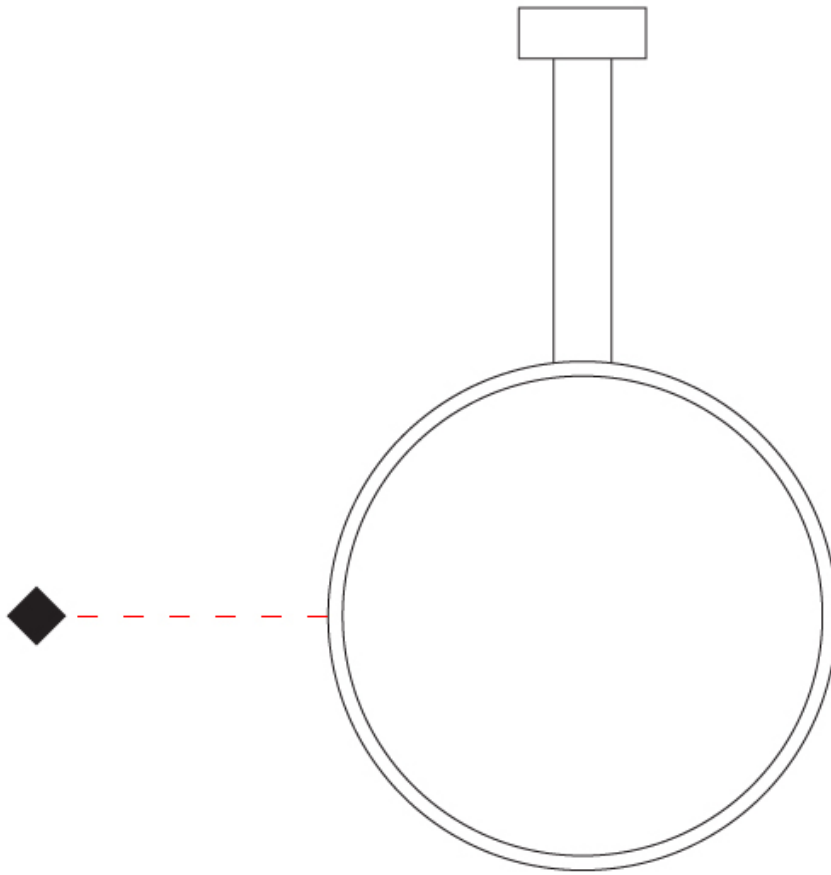

D31007-

PROJECT

TYPE

SPECIFIER

QUANTITY

DATE

D