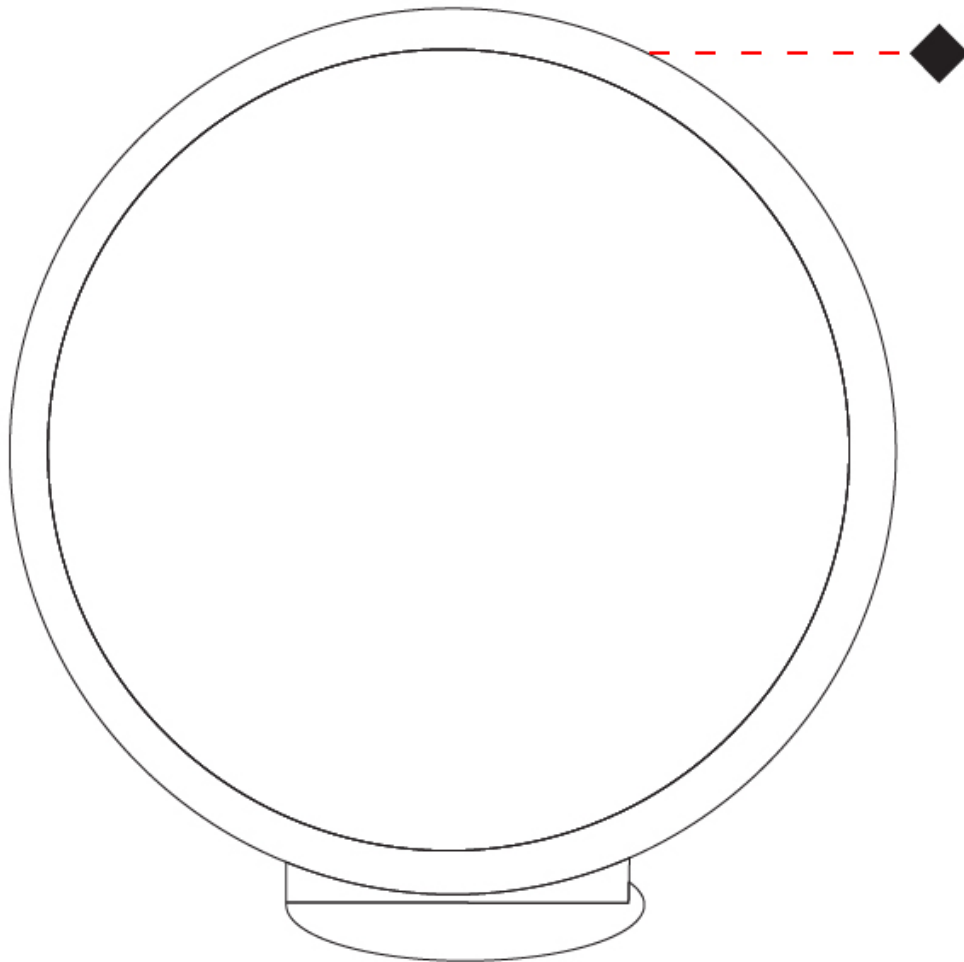

ASSOLO PORTABLE

D34006-

PROJECT	_____
TYPE	_____
SPECIFIER	_____
QUANTITY	_____
DATE	_____

D