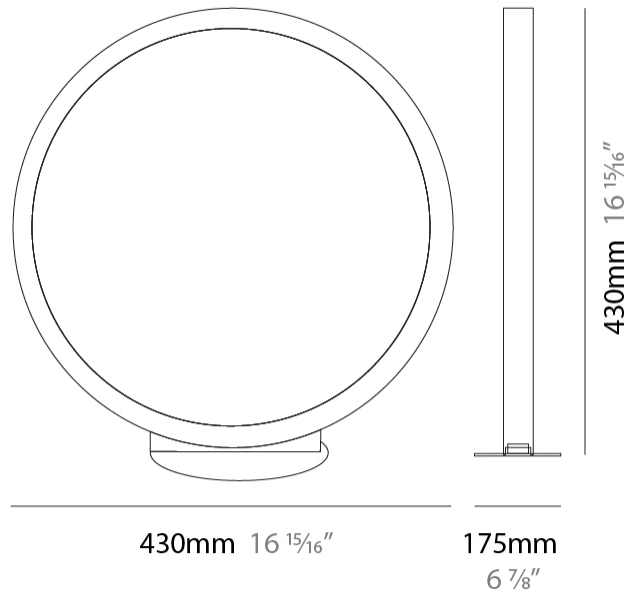

PROJECT	_____
TYPE	_____
SPECIFIER	_____
QUANTITY	_____
DATE	_____

ASSOLO PORTABLE

D34004-

base number   Finish
Options

1. To build a product code in our configurator select the specify button on the base model # product page
2. To build a manual product code on this datasheet choose from the options listed below in blue font and add the suffix to the base model #

GENERAL

Series: Assolo
Brand: Cini & Nils
Division: Design
Mounting Type: Portable
Mounting Location: Table
Subcategory: Ambient

PHYSICAL

Shape: Round
Diameter (mm): 430
Diameter (in): 16 ¹⁵/₁₆
Width (mm): 175
Width (in): 6 ⁷/₈
Height (mm): 450
Height (in): 17 ¹¹/₁₆
Light Distribution: Indirect
Weight (kg): 4.4
Weight (lbs): 9.7
Fixture Finish: WHI / BLK / MGD
Fixture Material: Aluminum
Upon Request: Bolt Down

ELECTRICAL

Lamp Type: LED
Input Wattage (W): 27
Dimming: In-Line Dimming
Driver Location: Inline Transformer Plug
Input Voltage (V): 120

LED

Color Temperature (°K): 2800
Nominal Lumen (lm): 2100
CRI: >90 CRI
Lamp Life (hrs): 50000

OPTICAL

RATINGS AND CERTIFICATIONS

Certified By: Certified for North American Standards
IP rating: IP20