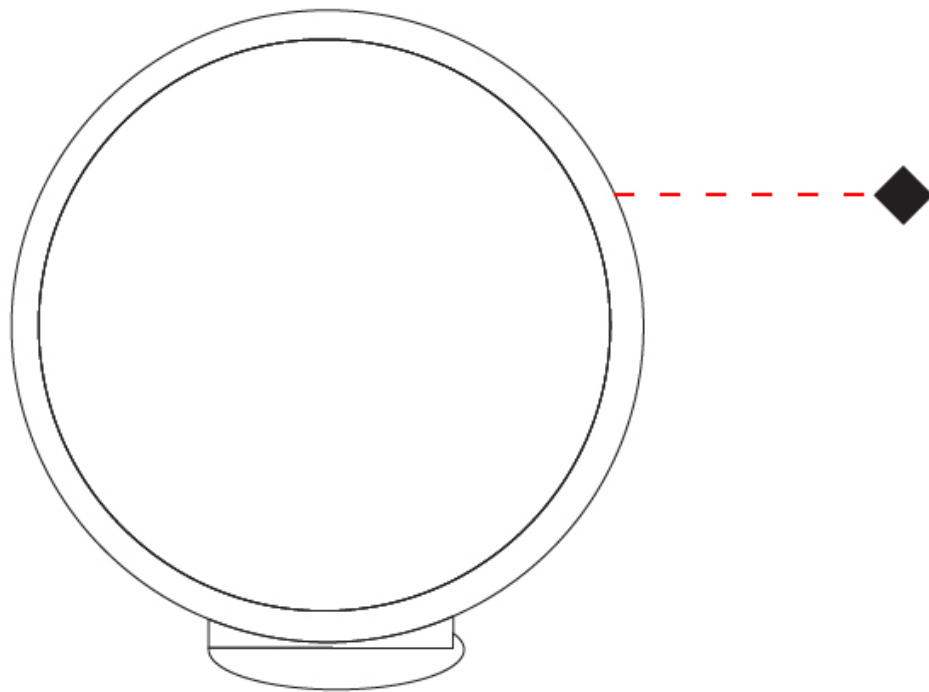

ASSOLO PORTABLE

D34004-

PROJECT

TYPE

SPECIFIER

QUANTITY

DATE

D