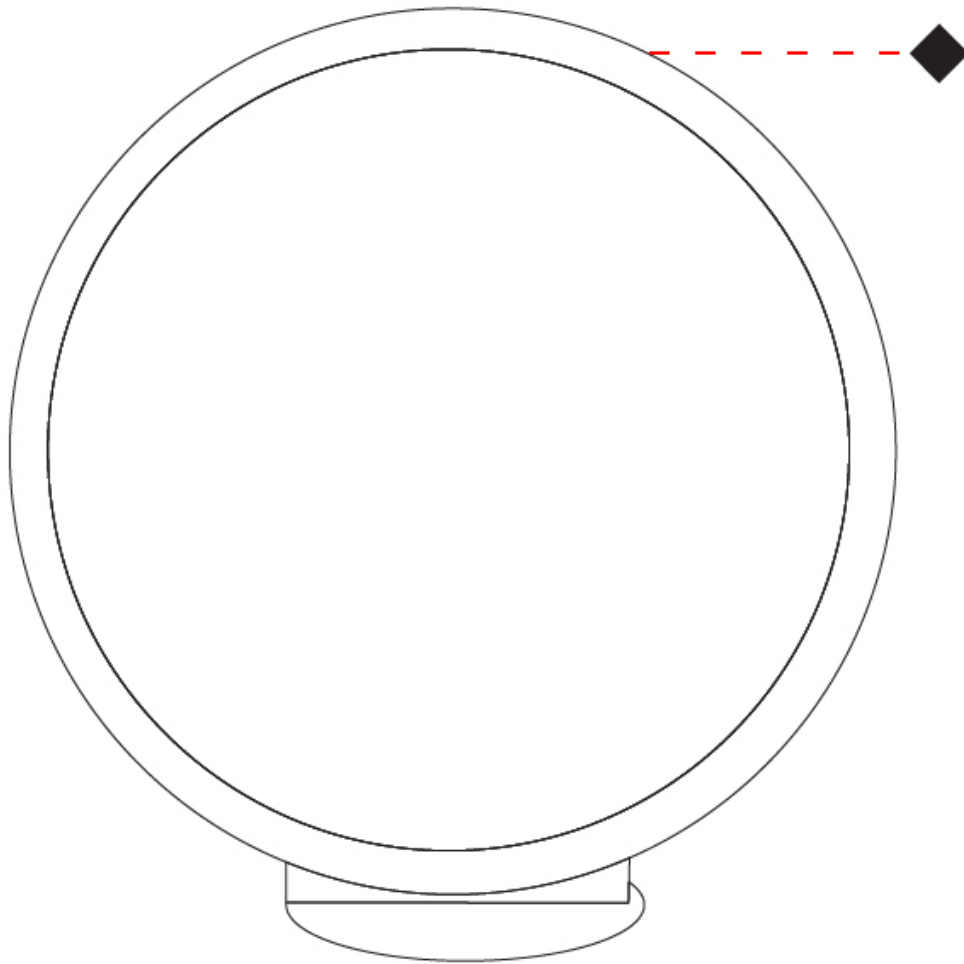

ASSOLO PORTABLE

D34001-

PROJECT	_____
TYPE	_____
SPECIFIER	_____
QUANTITY	_____
DATE	_____

D