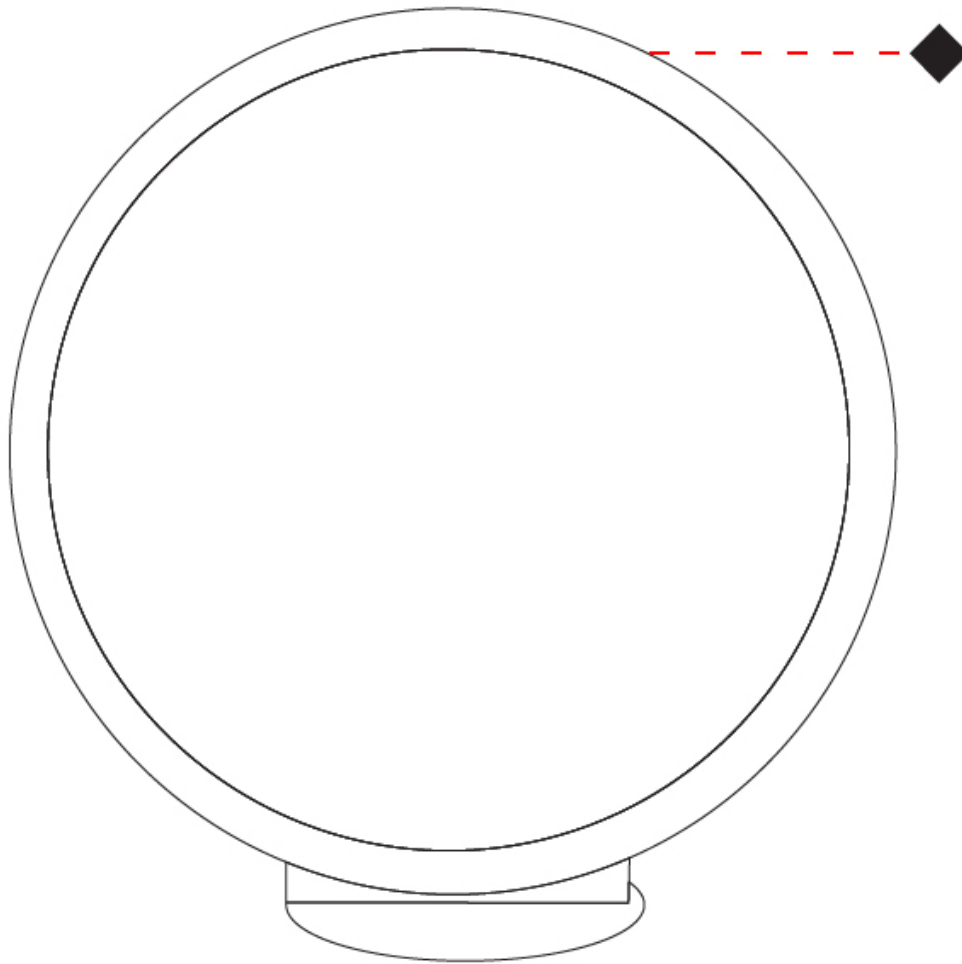

ASSOLO PORTABLE

D34006-

PROJECT	_____
TYPE	_____
SPECIFIER	_____
QUANTITY	_____
DATE	_____

D