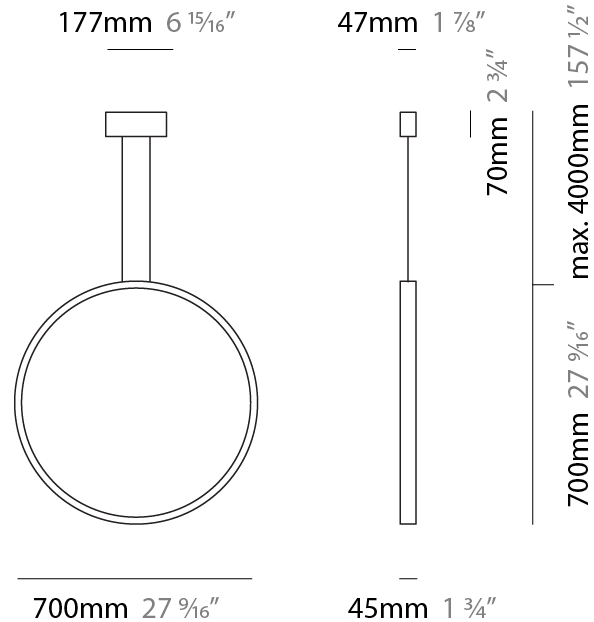

ASSOLO SUSPENSION

D31007-

base number _____
Finish Options _____

1. To build a product code in our configurator select the specify button on the base model # product page
2. To build a manual product code on this datasheet choose from the options listed below in blue font and add the suffix to the base model #

GENERAL

Series: Assolo
Brand: Cini & Nils
Division: Design
Mounting Type: Suspension
Mounting Location: Ceiling
Subcategory: Ambient

PHYSICAL

Shape: Round
Diameter (mm): 700
Diameter (in): 27 ⁹/₁₆"
Width (mm): 45
Width (in): 1 ³/₄"
Height (mm): 700
Height (in): 27 ⁹/₁₆"
Max. Overall Height (mm): 4700
Max. Overall Height (in): 185 ¹/₁₆"
Light Distribution: Indirect
Weight (kg): 5.4
Weight (lbs): 11.9
Fixture Finish: WHI / BLK / MGD
Fixture Material: Aluminum

ELECTRICAL

Lamp Type: LED
Input Wattage (W): 27
Total Output Wattage (W): 25
Dimming: Tri-Mode (Non-Dimming and Phase Dimming (120Vac only) and 0-10V Dimming)
Driver Included: Yes
Driver Location: Integrated
Driver Type: Constant Current - Universal
Driver Class: Class 2
Input Voltage (V): 120 - 277
Constant Current (MA): 700

LED

Number of LEDs: 1
Color Temperature (°K): 2800
Nominal Lumen (lm): 2900
CRI: >90 CRI
Lamp Life (hrs): 50000

OPTICAL

RATINGS AND CERTIFICATIONS

Certified By: Certified for North American Standards
IP rating: IP20