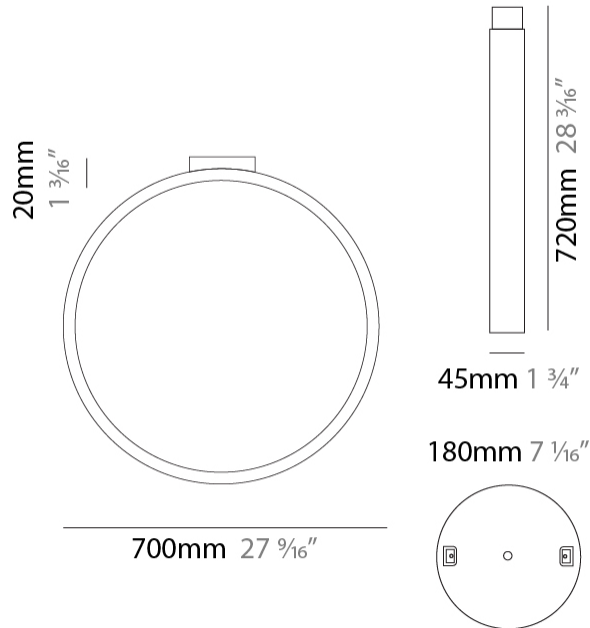

PROJECT	_____
TYPE	_____
SPECIFIER	_____
QUANTITY	_____
DATE	_____

ASSOLO SURFACE

D32017-

base number   Finish
Options

1. To build a product code in our configurator select the specify button on the base model # product page
2. To build a manual product code on this datasheet choose from the options listed below in blue font and add the suffix to the base model #

GENERAL

Series: Assolo
Brand: Cini & Nils
Division: Design
Mounting Type: Surface
Mounting Location: Ceiling
Subcategory: Ambient

PHYSICAL

Shape: Round
Diameter (mm): 700
Diameter (in): 27 ⁹/₁₆"
Width (mm): 45
Width (in): 1 ³/₄"
Height (mm): 720
Height (in): 28 ³/₁₆"
Light Distribution: Indirect
Weight (kg): 4.9
Weight (lbs): 10.8
Fixture Finish: WHI / BLK / MGD
Fixture Material: Aluminum

ELECTRICAL

Lamp Type: LED
Input Wattage (W): 27
Total Output Wattage (W): 25
Dimming: Tri-Mode (Non-Dimming and Phase Dimming (120Vac only) and 0-10V Dimming)
Driver Included: Yes
Driver Location: Integrated
Driver Type: Constant Current - Universal
Driver Class: Class 2
Input Voltage (V): 120 - 277
Constant Current (MA): 700

LED

Color Temperature (°K): 2800
Nominal Lumen (lm): 2900
CRI: >90 CRI
Lamp Life (hrs): 50000

OPTICAL

RATINGS AND CERTIFICATIONS

Certified By: Certified for North American Standards
IP rating: IP20

J-Box cover plate included