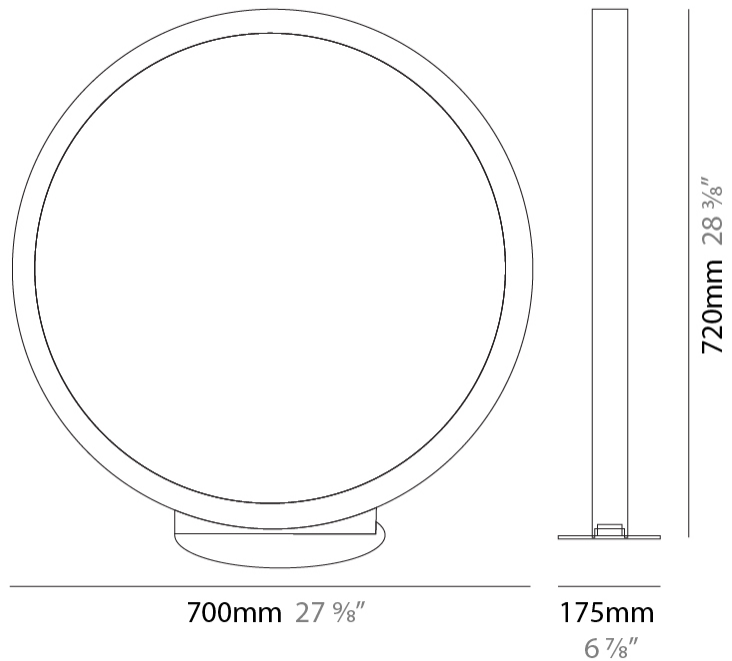

PROJECT _____
TYPE _____
SPECIFIER _____
QUANTITY _____
DATE _____

ASSOLO PORTABLE

D34006-

base number _____
Finish _____
Options _____

1. To build a product code in our configurator select the specify button on the base model # product page
2. To build a manual product code on this datasheet choose from the options listed below in blue font and add the suffix to the base model #

GENERAL

Series: Assolo _____
Brand: Cini & Nils _____
Division: Design _____
Mounting Type: Portable _____
Mounting Location: Floor _____
Subcategory: Ambient _____

PHYSICAL

Shape: Round _____
Diameter (mm): 700 _____
Diameter (in): 27 ³/₁₆ _____
Width (mm): 175 _____
Width (in): 6 ⁷/₈ _____
Height (mm): 720 _____
Height (in): 28 ³/₈ _____
Light Distribution: Indirect _____
Weight (kg): 6.3 _____
Weight (lbs): 13.9 _____
Fixture Finish: WHI / BLK / MGD _____
Fixture Material: Aluminum _____
Upon Request: Bolt Down _____

ELECTRICAL

Lamp Type: LED _____
Input Wattage (W): 27 _____
Dimming: In-Line Dimming _____
Driver Location: Inline Transformer Plug _____
Input Voltage (V): 120 _____

LED

Color Temperature (°K): 2800 _____
Nominal Lumen (lm): 2100 _____
CRI: >90 CRI _____
Lamp Life (hrs): 50000 _____

OPTICAL

RATINGS AND CERTIFICATIONS

Certified By: Certified for North American Standards _____
IP rating: IP20 _____