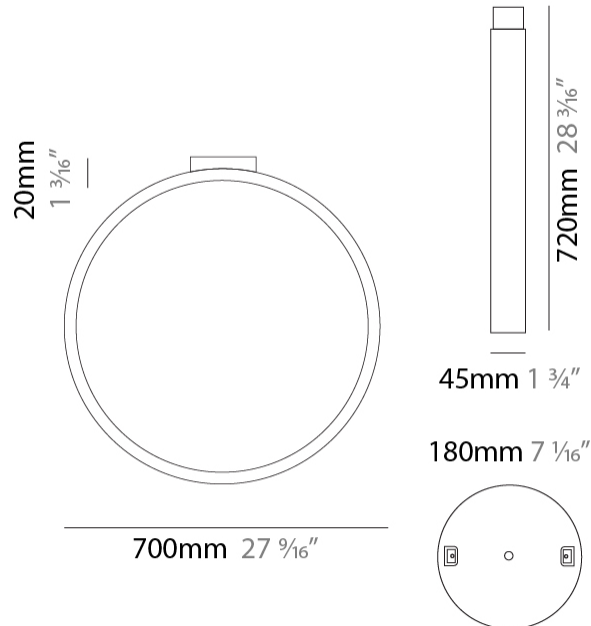

PROJECT	_____
TYPE	_____
SPECIFIER	_____
QUANTITY	_____
DATE	_____

ASSOLO SURFACE

D32017-

base number   Finish
Options

1. To build a product code in our configurator select the specify button on the base model # product page
2. To build a manual product code on this datasheet choose from the options listed below in blue font and add the suffix to the base model #

GENERAL

Series: Assolo
Brand: Cini & Nils
Division: Design
Mounting Type: Surface
Mounting Location: Ceiling
Subcategory: Ambient

PHYSICAL

Shape: Round
Diameter (mm): 700
Diameter (in): 27 ⁹/₁₆
Width (mm): 45
Width (in): 1 ³/₄
Height (mm): 720
Height (in): 28 ³/₈
Light Distribution: Indirect
Weight (kg): 4.9
Weight (lbs): 10.8
Fixture Finish: WHI / BLK / MGD
Fixture Material: Aluminum

ELECTRICAL

Lamp Type: LED
Input Wattage (W): 27
Total Output Wattage (W): 25
Dimming: Tri-Mode (Non-Dimming and Phase Dimming (120Vac only) and 0-10V Dimming)
Driver Included: Yes
Driver Location: Integrated
Driver Type: Constant Current - Universal
Driver Class: Class 2
Input Voltage (V): 120 - 277
Constant Current (MA): 700

LED

Color Temperature (°K): 2800
Nominal Lumen (lm): 2900
CRI: >90 CRI
Lamp Life (hrs): 50000

OPTICAL

RATINGS AND CERTIFICATIONS

Certified By: Certified for North American Standards
IP rating: IP20

J-Box cover plate included