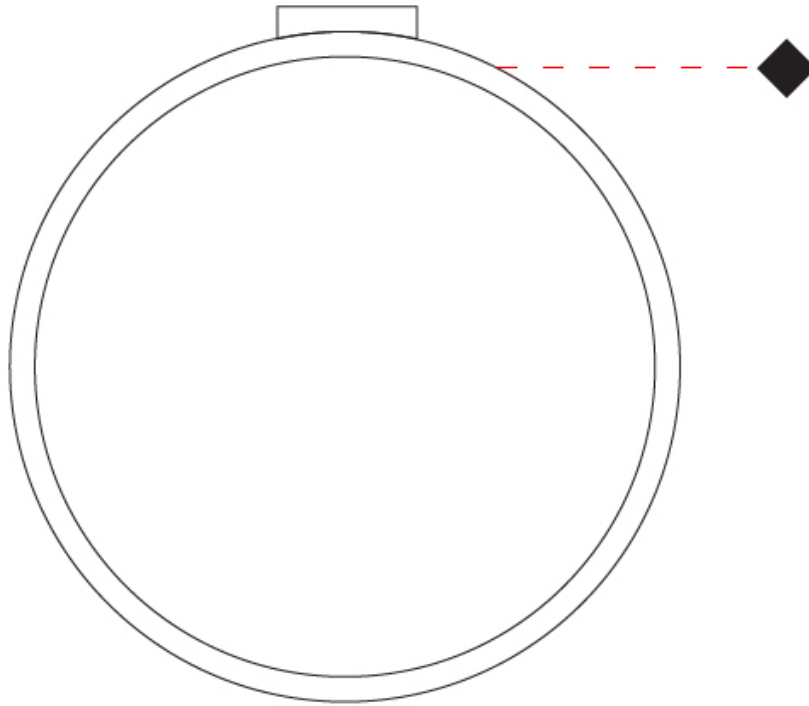

D32005-

PROJECT

TYPE

SPECIFIER

QUANTITY

DATE