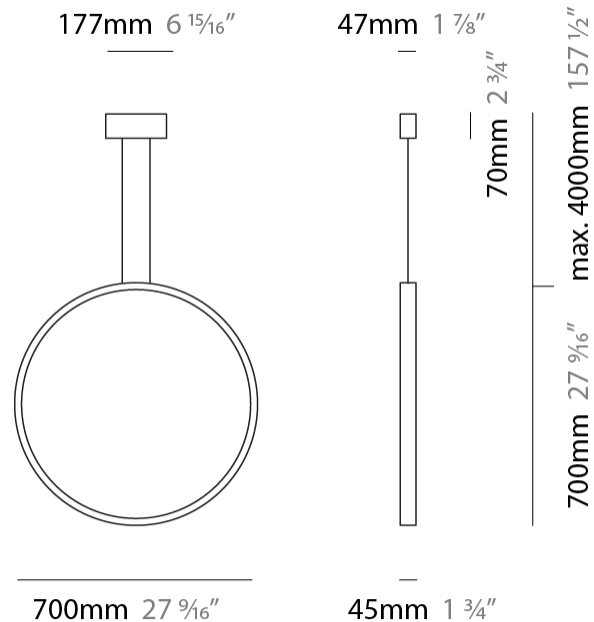

GENERAL

Series: Assolo _____
Brand: Cini & Nils _____
Division: Design _____
Mounting Type: Suspension _____
Mounting Location: Ceiling _____
Subcategory: Ambient _____

PHYSICAL

Shape: Round _____
Diameter (mm): 700 _____
Diameter (in): 27 ⁹/₁₆ _____
Width (mm): 45 _____
Width (in): 1 ³/₄ _____
Height (mm): 700 _____
Height (in): 27 ⁹/₁₆ _____
Max. Overall Height (mm): 4700 _____
Max. Overall Height (in): 185 ¹/₁₆ _____
Light Distribution: Indirect _____
Weight (kg): 5.4 _____
Weight (lbs): 11.9 _____
Fixture Finish: WHI / BLK / MGD _____
Fixture Material: Aluminum _____

ELECTRICAL

Lamp Type: LED _____
Input Wattage (W): 27 _____
Total Output Wattage (W): 25 _____
Dimming: Tri-Mode (Non-Dimming and Phase Dimming (120Vac only and 0-10V Dimming) _____
Driver Included: Yes _____
Driver Location: Integrated _____
Driver Type: Constant Current - Universal _____
Driver Class: Class 2 _____
Input Voltage (V): 120 - 277 _____
Constant Current (MA): 700 _____

LED

Number of LEDs: 1 _____
Color Temperature (°K): 2800 _____
Nominal Lumen (lm): 2900 _____
CRI: >90 CRI _____
Lamp Life (hrs): 50000 _____

OPTICAL

RATINGS AND CERTIFICATIONS

Certified By: Certified for North American Standards _____
IP rating: IP20 _____