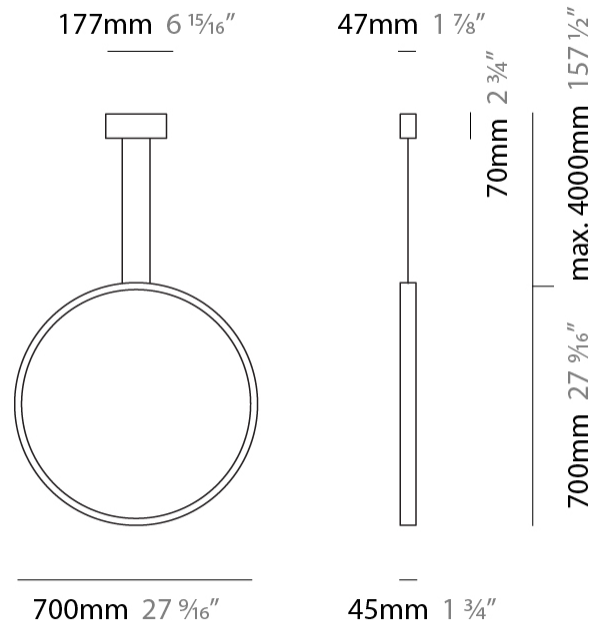

ASSOLO SUSPENSION

D31007-

base number _____
Finish _____
Options _____

1. To build a product code in our configurator select the specify button on the base model # product page
2. To build a manual product code on this datasheet choose from the options listed below in blue font and add the suffix to the base model #

GENERAL

Series: Assolo
Brand: Cini & Nils
Division: Design
Mounting Type: Suspension
Mounting Location: Ceiling
Subcategory: Ambient

PHYSICAL

Shape: Round
Diameter (mm): 700
Diameter (in): 27 ⁹/₁₆"
Width (mm): 45
Width (in): 1 ³/₄"
Height (mm): 700
Height (in): 27 ⁹/₁₆"
Max. Overall Height (mm): 4700
Max. Overall Height (in): 185 ¹/₁₆"
Light Distribution: Indirect
Weight (kg): 5.4
Weight (lbs): 11.9
Fixture Finish: WHI / BLK / MGD
Fixture Material: Aluminum

ELECTRICAL

Lamp Type: LED
Input Wattage (W): 27
Total Output Wattage (W): 25
Dimming: Tri-Mode (Non-Dimming and Phase Dimming (120Vac only and 0-10V Dimming))
Driver Included: Yes
Driver Location: Integrated
Driver Type: Constant Current - Universal
Driver Class: Class 2
Input Voltage (V): 120 - 277
Constant Current (MA): 700

LED

Number of LEDs: 1
Color Temperature (°K): 2800
Nominal Lumen (lm): 2900
CRI: >90 CRI
Lamp Life (hrs): 50000

OPTICAL

RATINGS AND CERTIFICATIONS

Certified By: Certified for North American Standards
IP rating: IP20