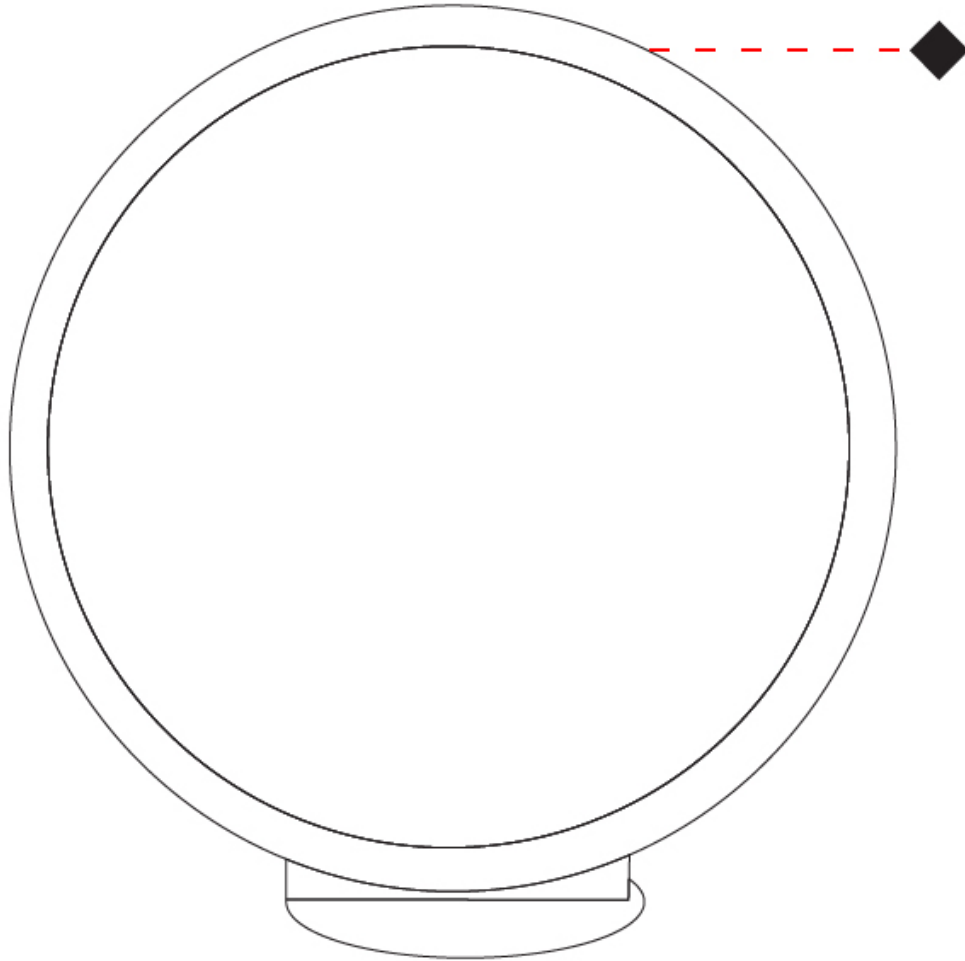

ASSOLO PORTABLE

D34006-

PROJECT

TYPE

SPECIFIER

QUANTITY

DATE

D