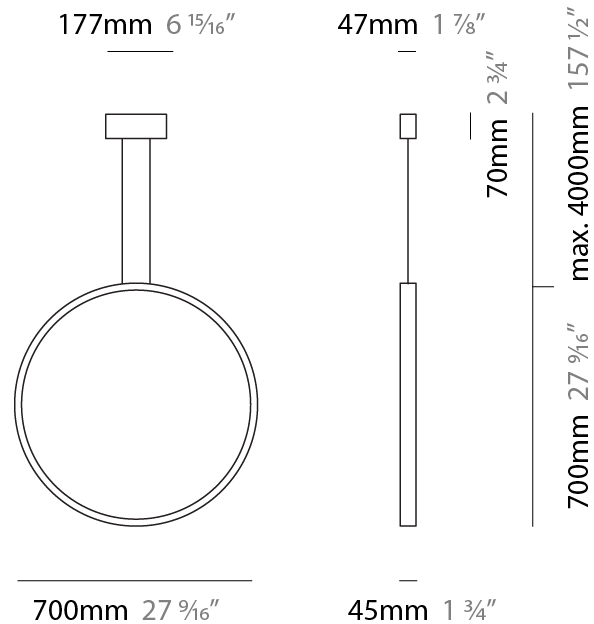

ASSOLO SUSPENSION

D31007-

base number   Finish
Options

1. To build a product code in our configurator select the specify button on the base model # product page
2. To build a manual product code on this datasheet choose from the options listed below in blue font and add the suffix to the base model #

GENERAL

Series: Assolo
Brand: Cini & Nils
Division: Design
Mounting Type: Suspension
Mounting Location: Ceiling
Subcategory: Ambient

PHYSICAL

Shape: Round
Diameter (mm): 700
Diameter (in): 27 ⁹/₁₆"
Width (mm): 45
Width (in): 1 ³/₄"
Height (mm): 700
Height (in): 27 ⁹/₁₆"
Max. Overall Height (mm): 4700
Max. Overall Height (in): 185 ¹/₁₆"
Light Distribution: Indirect
Weight (kg): 5.4
Weight (lbs): 11.9
Fixture Finish: WHI / BLK / MGD
Fixture Material: Aluminum

ELECTRICAL

Lamp Type: LED
Input Wattage (W): 127
Total Output Wattage (W): 25
Dimming: Tri-Mode (Non-Dimming and Phase Dimming (120Vac only) and 0-10V Dimming)
Driver Included: Yes
Driver Location: Integrated
Driver Type: Constant Current - Universal
Driver Class: Class 2
Input Voltage (V): 120 - 277
Constant Current (MA): 700

LED

Number of LEDs: 1
Color Temperature (°K): 2800
Nominal Lumen (lm): 2900
CRI: >90 CRI
Lamp Life (hrs): 50000

OPTICAL

RATINGS AND CERTIFICATIONS

Certified By: Certified for North American Standards
IP rating: IP20