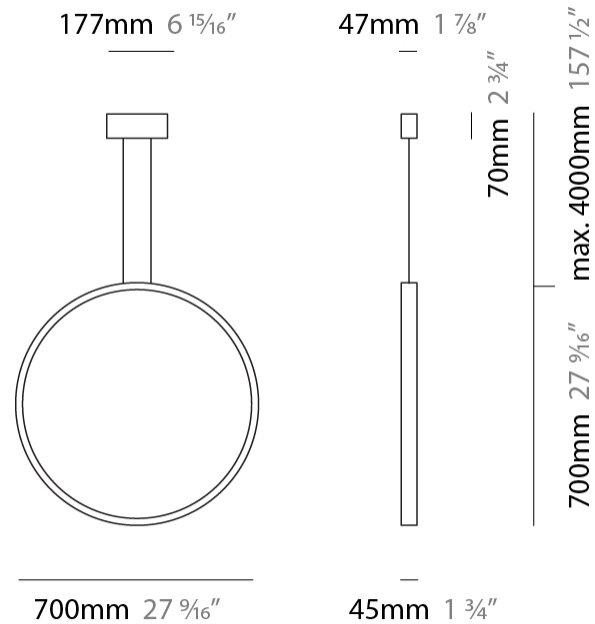

ASSOLO SUSPENSION

D31007-

base number _____
Finish _____
Options _____

1. To build a product code in our configurator select the specify button on the base model # product page
2. To build a manual product code on this datasheet choose from the options listed below in blue font and add the suffix to the base model #

GENERAL

Series: Assolo
Brand: Cini & Nils
Division: Design
Mounting Type: Suspension
Mounting Location: Ceiling
Subcategory: Ambient

PHYSICAL

Shape: Round
Diameter (mm): 700
Diameter (in): 27 ⁹/₁₆"
Width (mm): 45
Width (in): 1 ³/₄"
Height (mm): 700
Height (in): 27 ⁹/₁₆"
Max. Overall Height (mm): 4700
Max. Overall Height (in): 185 ¹/₁₆"
Light Distribution: Indirect
Weight (kg): 5.4
Weight (lbs): 11.9
Fixture Finish: WHI / BLK / MGD
Fixture Material: Aluminum

ELECTRICAL

Lamp Type: LED
Input Wattage (W): 27
Total Output Wattage (W): 25
Dimming: Tri-Mode (Non-Dimming and Phase Dimming (120Vac only and 0-10V Dimming))
Driver Included: Yes
Driver Location: Integrated
Driver Type: Constant Current - Universal
Driver Class: Class 2
Input Voltage (V): 120 - 277
Constant Current (MA): 700

LED

Number of LEDs: 1
Color Temperature (°K): 2800
Nominal Lumen (lm): 2900
CRI: >90 CRI
Lamp Life (hrs): 50000

OPTICAL

RATINGS AND CERTIFICATIONS

Certified By: Certified for North American Standards
IP rating: IP20