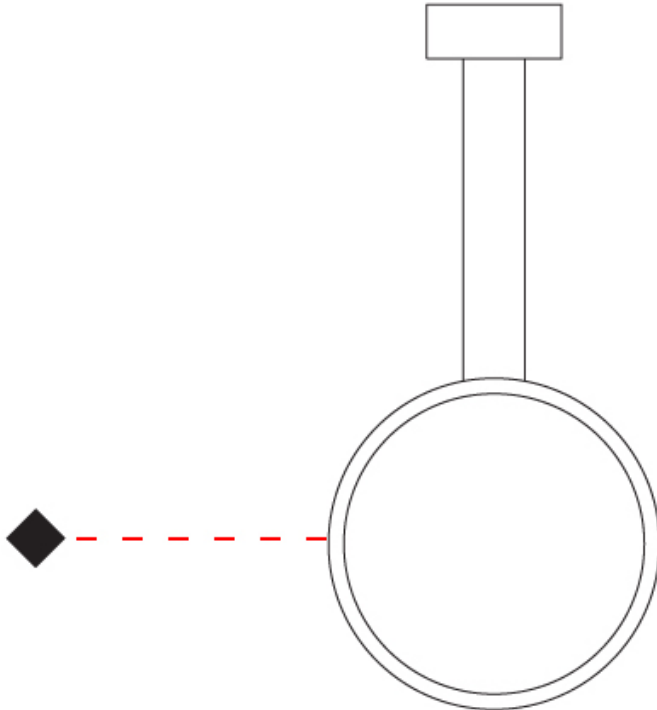

D31005-

PROJECT

TYPE

SPECIFIER

QUANTITY

DATE