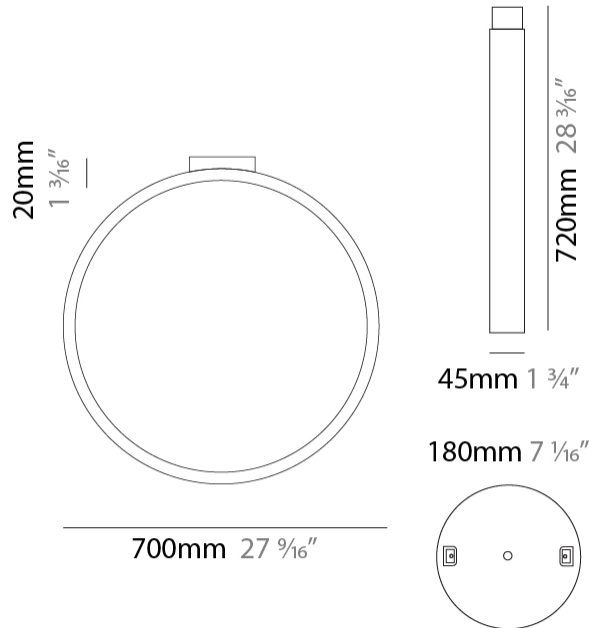

PROJECT	_____
TYPE	_____
SPECIFIER	_____
QUANTITY	_____
DATE	_____

ASSOLO SURFACE

D32017-

base number   Finish
Options

1. To build a product code in our configurator select the specify button on the base model # product page
2. To build a manual product code on this datasheet choose from the options listed below in blue font and add the suffix to the base model #

GENERAL

Series: Assolo
Brand: Cini & Nils
Division: Design
Mounting Type: Surface
Mounting Location: Ceiling
Subcategory: Ambient

PHYSICAL

Shape: Round
Diameter (mm): 700
Diameter (in): 27 ⁹/₁₆"
Width (mm): 45
Width (in): 1 ³/₄"
Height (mm): 720
Height (in): 28 ³/₈"
Light Distribution: Indirect
Weight (kg): 4.9
Weight (lbs): 10.8
Fixture Finish: WHI / BLK / MGD
Fixture Material: Aluminum

ELECTRICAL

Lamp Type: LED
Input Wattage (W): 27
Total Output Wattage (W): 25
Dimming: Tri-Mode (Non-Dimming and Phase Dimming (120Vac only) and 0-10V Dimming)
Driver Included: Yes
Driver Location: Integrated
Driver Type: Constant Current - Universal
Driver Class: Class 2
Input Voltage (V): 120 - 277
Constant Current (MA): 700

LED

Color Temperature (°K): 2800
Nominal Lumen (lm): 2900
CRI: >90 CRI
Lamp Life (hrs): 50000

OPTICAL

RATINGS AND CERTIFICATIONS

Certified By: Certified for North American Standards
IP rating: IP20

J-Box cover plate included