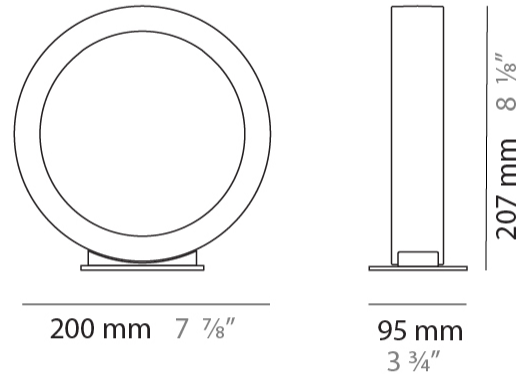

PROJECT _____

TYPE _____

SPECIFIER _____

QUANTITY _____

DATE _____

ASSOLO PORTABLE

D34001-

base number   Finish
Options

1. To build a product code in our configurator select the specify button on the base model # product page
2. To build a manual product code on this datasheet choose from the options listed below in blue font and add the suffix to the base model #

GENERAL

Series: Assolo _____

Brand: Cini & Nils _____

Division: Design _____

Mounting Type: Portable _____

Mounting Location: Table _____

Subcategory: Ambient _____

PHYSICAL

Shape: Round _____

Diameter (mm): 200 _____

Diameter (in): 7 7/8 _____

Width (mm): 95 _____

Width (in): 3 3/4 _____

Height (mm): 207 _____

Height (in): 8 1/8 _____

Light Distribution: Indirect _____

Weight (kg): 0.9 _____

Weight (lbs): 1.98 _____

Fixture Finish: WHI / BLK / MGD _____

Fixture Material: Aluminum _____

ELECTRICAL

Lamp Type: LED _____

Input Wattage (W): 10 _____

Dimming: Touch Dimming _____

Driver Location: Inline Transformer Plug _____

Input Voltage (V): 120 _____

LED

Color Temperature (°K): 2800 _____

Nominal Lumen (lm): 1000 _____

CRI: >80 CRI _____

Lamp Life (hrs): 50000 _____

OPTICAL

RATINGS AND CERTIFICATIONS

Certified By: Certified for North American Standards _____

IP rating: IP20 _____