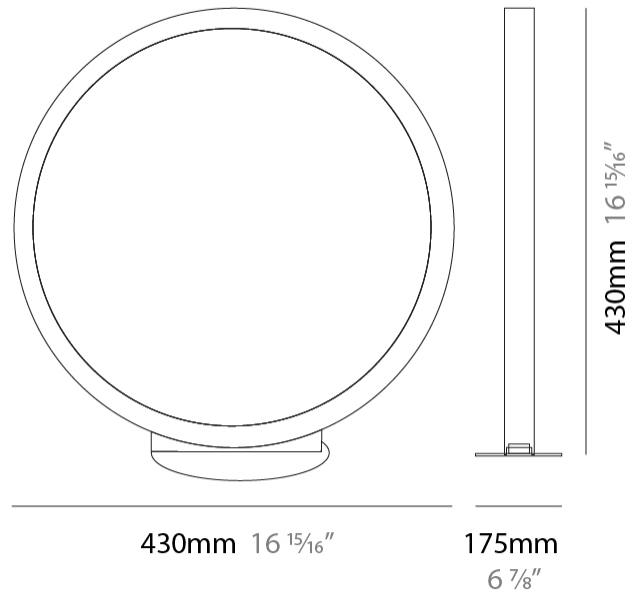

PROJECT	_____
TYPE	_____
SPECIFIER	_____
QUANTITY	_____
DATE	_____

ASSOLO PORTABLE

D34004-

base number   Finish
Options

1. To build a product code in our configurator select the specify button on the base model # product page
2. To build a manual product code on this datasheet choose from the options listed below in blue font and add the suffix to the base model #

GENERAL

Series: Assolo
Brand: Cini & Nils
Division: Design
Mounting Type: Portable
Mounting Location: Table
Subcategory: Ambient

PHYSICAL

Shape: Round
Diameter (mm): 430
Diameter (in): 16 ¹⁵/₁₆
Width (mm): 175
Width (in): 6 ⁷/₈
Height (mm): 450
Height (in): 17 ¹¹/₁₆
Light Distribution: Indirect
Weight (kg): 4.4
Weight (lbs): 9.7
Fixture Finish: WHI / BLK / MGD
Fixture Material: Aluminum
Upon Request: Bolt Down

ELECTRICAL

Lamp Type: LED
Input Wattage (W): 27
Dimming: In-Line Dimming
Driver Location: Inline Transformer Plug
Input Voltage (V): 120

LED

Color Temperature (°K): 2800
Nominal Lumen (lm): 2100
CRI: >90 CRI
Lamp Life (hrs): 50000

OPTICAL

RATINGS AND CERTIFICATIONS

Certified By: Certified for North American Standards
IP rating: IP20