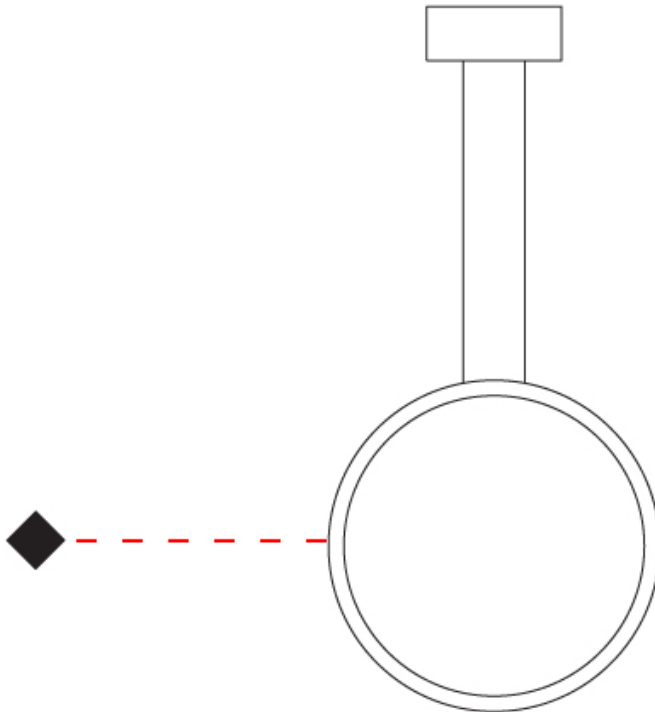

D31005-

PROJECT

TYPE

SPECIFIER

QUANTITY

DATE