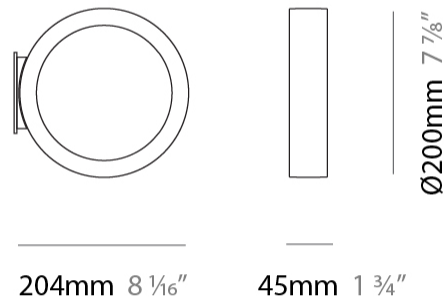

PROJECT
TYPE
SPECIFIER
QUANTITY
DATE

ASSOLO SURFACE

D32002-

base number Finish
Options

1. To build a product code in our configurator select the specify button on the base model # product page
2. To build a manual product code on this datasheet choose from the options listed below in blue font and add the suffix to the base model #

GENERAL

Series: Assolo
Brand: Cini & Nils
Division: Design
Mounting Type: Surface
Mounting Location: Wall
Subcategory: Ambient

PHYSICAL

Shape: Round
Diameter (mm): 204
Diameter (in): 8 1/16
Width (mm): 45
Width (in): 1 3/4
Height (mm): 200
Height (in): 7 7/8
Light Distribution: Indirect
Weight (kg): 0.9
Weight (lbs): 1.98
Fixture Finish: WHI / BLK / MGD
Fixture Material: Aluminum

ELECTRICAL

Lamp Type: LED
Input Wattage (W): 15.76
Total Output Wattage (W): 13.7
Dimming: Tri-Mode (Non-Dimming and Phase Dimming (120Vac only) and 0-10V Dimming)
Driver Included: No
Driver Location: Remote
Driver Type: Constant Current - Universal
Driver Class: Class 2
Input Voltage (V): 120 - 277
Constant Current (MA): 350

LED

Number of LEDs: 1
Color Temperature (°K): 2800
Nominal Lumen (lm): 1300
CRI: >80 CRI
Lamp Life (hrs): 50000

OPTICAL

RATINGS AND CERTIFICATIONS

Certified By: Certified for North American Standards
IP rating: IP20