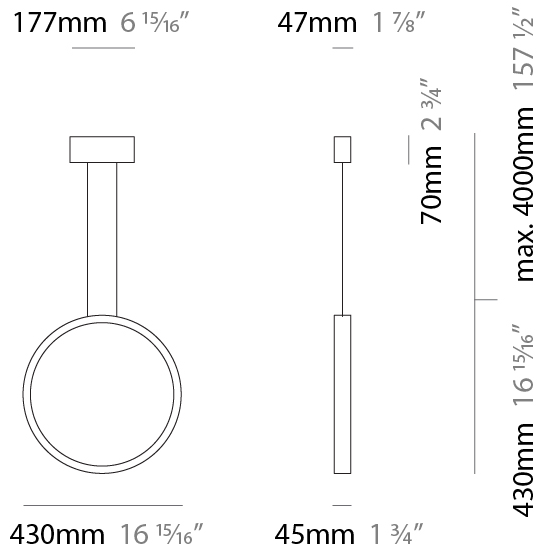

PROJECT	_____
TYPE	_____
SPECIFIER	_____
QUANTITY	_____
DATE	_____

ASSOLO SUSPENSION

D31005-

base number   Finish
Options

1. To build a product code in our configurator select the specify button on the base model # product page
2. To build a manual product code on this datasheet choose from the options listed below in blue font and add the suffix to the base model #

GENERAL

Series: Assolo
Brand: Cini & Nils
Division: Design
Mounting Type: Suspension
Mounting Location: Ceiling
Subcategory: Ambient

PHYSICAL

Shape: Round
Diameter (mm): 430
Diameter (in): 16 ¹⁵/₁₆
Width (mm): 45
Width (in): 1 ³/₄
Height (mm): 430
Height (in): 16 ¹⁵/₁₆
Max. Overall Height (mm): 4430
Max. Overall Height (in): 174 ⁷/₁₆
Light Distribution: Indirect
Weight (kg): 3.5
Weight (lbs): 7.7
Fixture Finish: [WHI](#) / [BLK](#) / [MGD](#)
Fixture Material: Aluminum
Upon Request: Any custom colour

ELECTRICAL

Lamp Type: LED
Input Wattage (W): 27
Total Output Wattage (W): 25
Dimming: Tri-Mode (Non-Dimming and Phase Dimming (120Vac only) and 0-10V Dimming)
Driver Included: Yes
Driver Location: Integrated
Driver Type: Constant Current - Universal
Driver Class: Class 2
Input Voltage (V): 120 - 277
Constant Current (MA): 700

LED

Color Temperature (°K): 2800
Nominal Lumen (lm): 2900
CRI: >90 CRI
Lamp Life (hrs): 50000
Upon Request: 3000K / 3500K / 4000K

OPTICAL

RATINGS AND CERTIFICATIONS

Certified By: Certified for North American Standards
IP rating: IP20