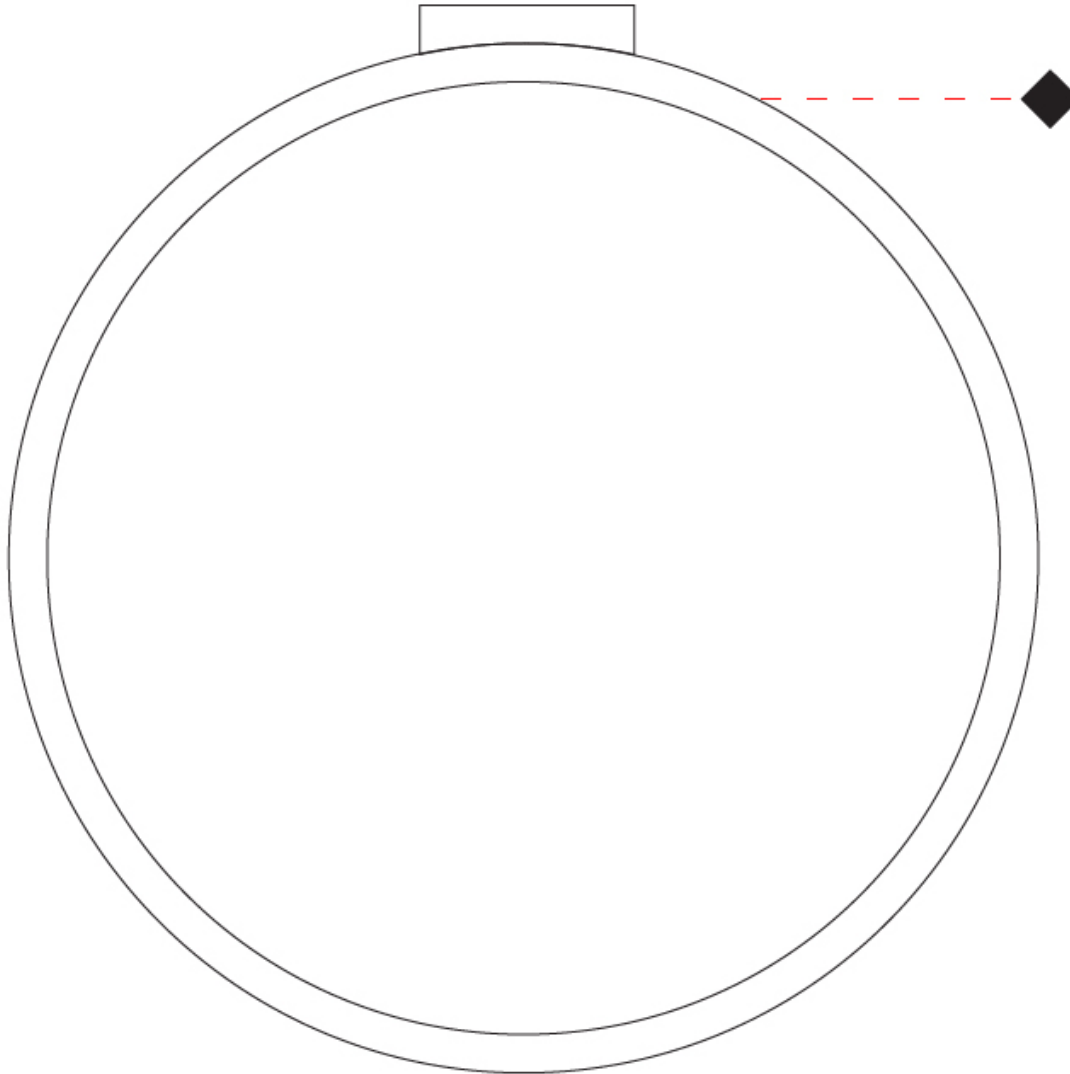

D32017-

PROJECT

TYPE

SPECIFIER

QUANTITY

DATE

D