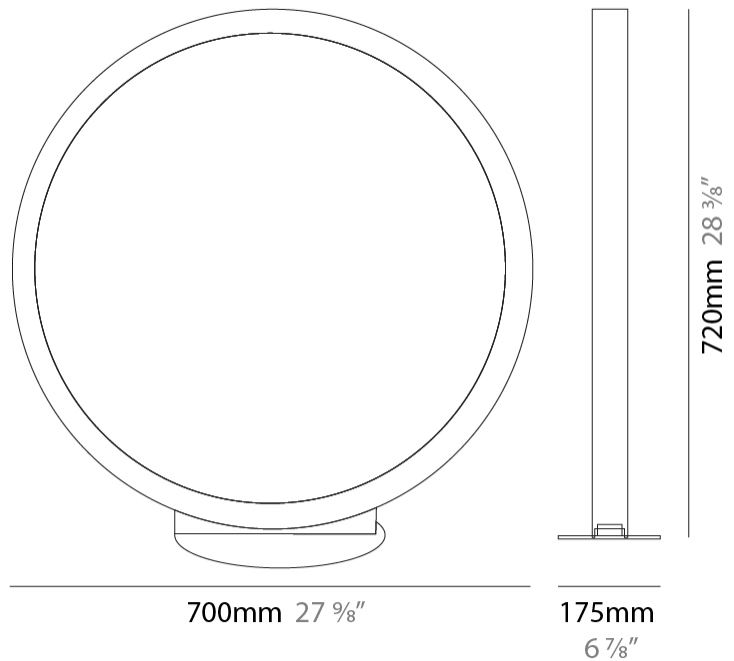

PROJECT	_____
TYPE	_____
SPECIFIER	_____
QUANTITY	_____
DATE	_____

ASSOLO PORTABLE

D34006-

base number   Finish
Options

1. To build a product code in our configurator select the specify button on the base model # product page
2. To build a manual product code on this datasheet choose from the options listed below in blue font and add the suffix to the base model #

GENERAL

Series: Assolo
Brand: Cini & Nils
Division: Design
Mounting Type: Portable
Mounting Location: Floor
Subcategory: Ambient

PHYSICAL

Shape: Round
Diameter (mm): 700
Diameter (in): 27 ³/₈"
Width (mm): 175
Width (in): 6 ⁷/₈"
Height (mm): 720
Height (in): 28 ³/₈"
Light Distribution: Indirect
Weight (kg): 6.3
Weight (lbs): 13.9
Fixture Finish: WHI / BLK / MGD
Fixture Material: Aluminum
Upon Request: Bolt Down

ELECTRICAL

Lamp Type: LED
Input Wattage (W): 27
Dimming: In-Line Dimming
Driver Location: Inline Transformer Plug
Input Voltage (V): 120

LED

Color Temperature (°K): 2800
Nominal Lumen (lm): 2100
CRI: >90 CRI
Lamp Life (hrs): 50000

OPTICAL

RATINGS AND CERTIFICATIONS

Certified By: Certified for North American Standards
IP rating: IP20