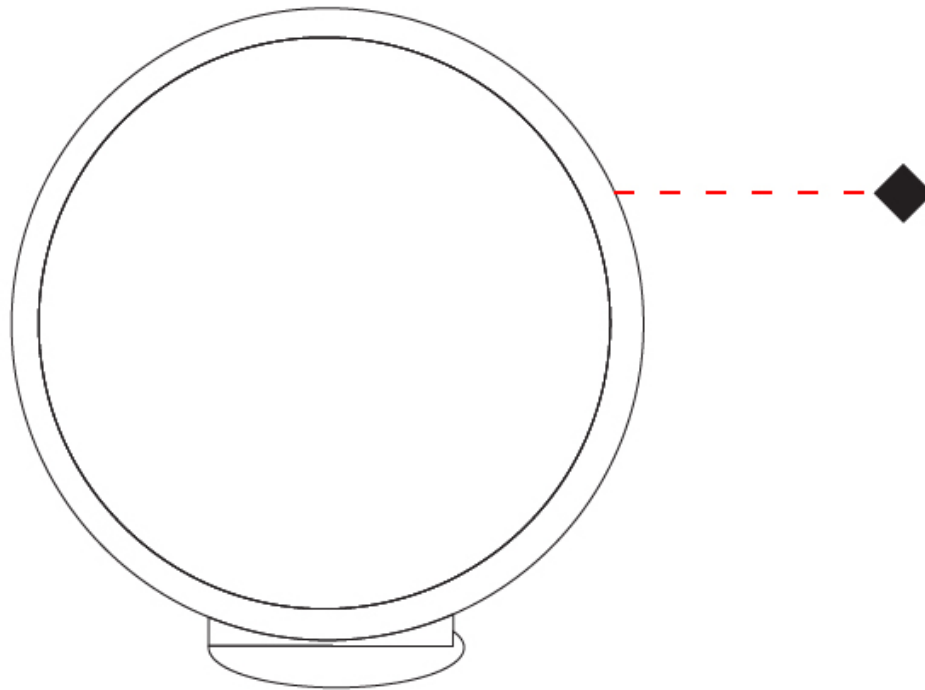

ASSOLO PORTABLE

D34004-

PROJECT

TYPE

SPECIFIER

QUANTITY

DATE

D