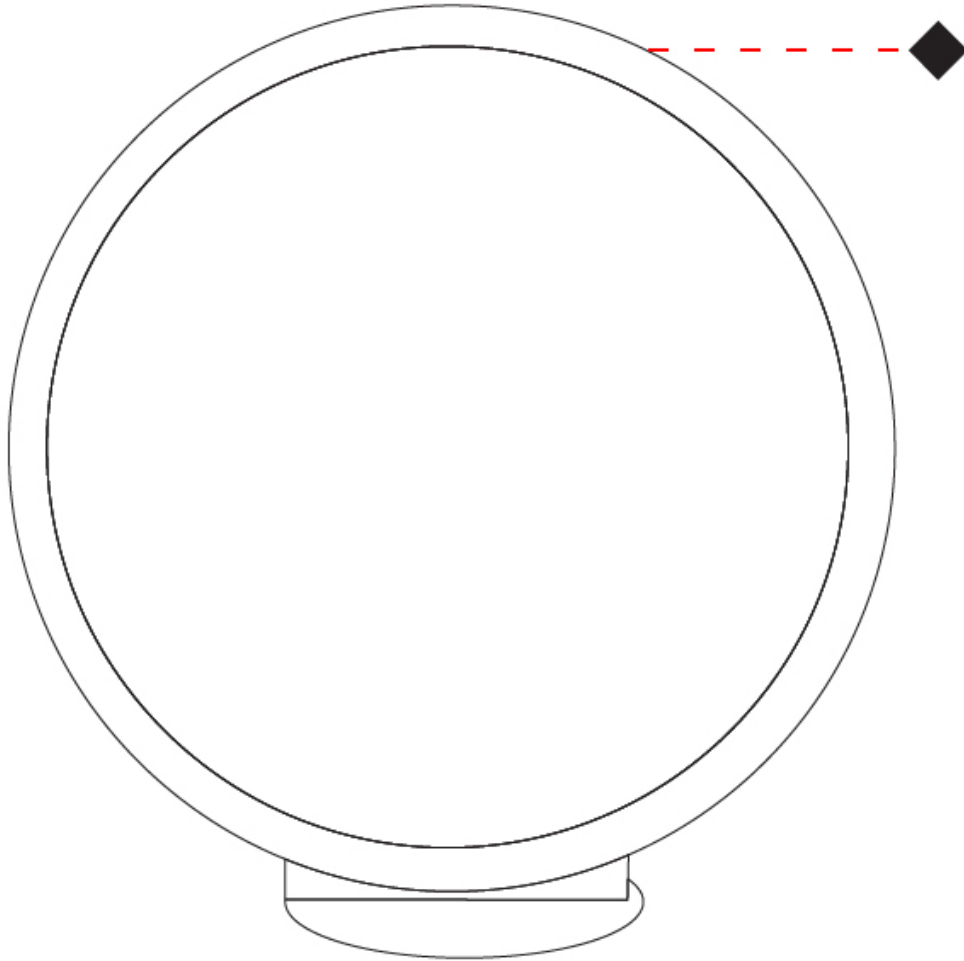

ASSOLO PORTABLE

D34001-

PROJECT	_____
TYPE	_____
SPECIFIER	_____
QUANTITY	_____
DATE	_____

D