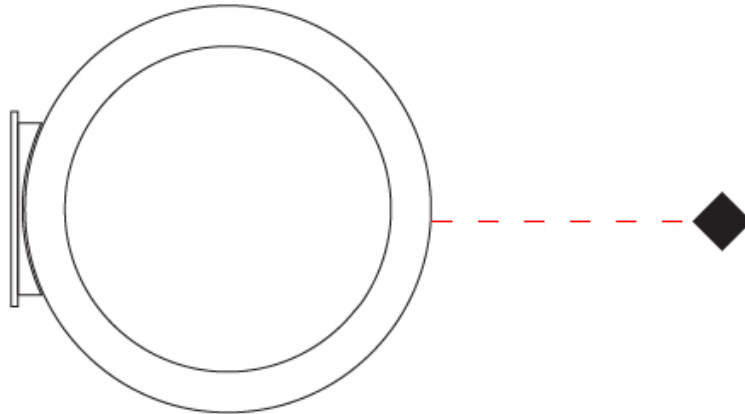

ASSOLO SURFACE

D32002-

PROJECT

TYPE

SPECIFIER

QUANTITY

DATE