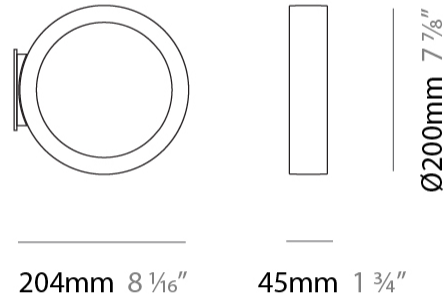

PROJECT
TYPE
SPECIFIER
QUANTITY
DATE

ASSOLO SURFACE

D32002-

base number   Finish
Options

1. To build a product code in our configurator select the specify button on the base model # product page
2. To build a manual product code on this datasheet choose from the options listed below in blue font and add the suffix to the base model #

GENERAL

Series: Assolo
Brand: Cini & Nils
Division: Design
Mounting Type: Surface
Mounting Location: Wall
Subcategory: Ambient

PHYSICAL

Shape: Round
Diameter (mm): 204
Diameter (in): 8 1/16
Width (mm): 45
Width (in): 1 3/4
Height (mm): 200
Height (in): 7 7/8
Light Distribution: Indirect
Weight (kg): 0.9
Weight (lbs): 1.98
Fixture Finish: WHI / BLK / MGD
Fixture Material: Aluminum

ELECTRICAL

Lamp Type: LED
Input Wattage (W): 15.76
Total Output Wattage (W): 13.7
Dimming: Tri-Mode (Non-Dimming and Phase Dimming (120Vac only) and 0-10V Dimming)
Driver Included: No
Driver Location: Remote
Driver Type: Constant Current - Universal
Driver Class: Class 2
Input Voltage (V): 120 - 277
Constant Current (MA): 350

LED

Number of LEDs: 1
Color Temperature (°K): 2800
Nominal Lumen (lm): 1300
CRI: >80 CRI
Lamp Life (hrs): 50000

OPTICAL

RATINGS AND CERTIFICATIONS

Certified By: Certified for North American Standards
IP rating: IP20