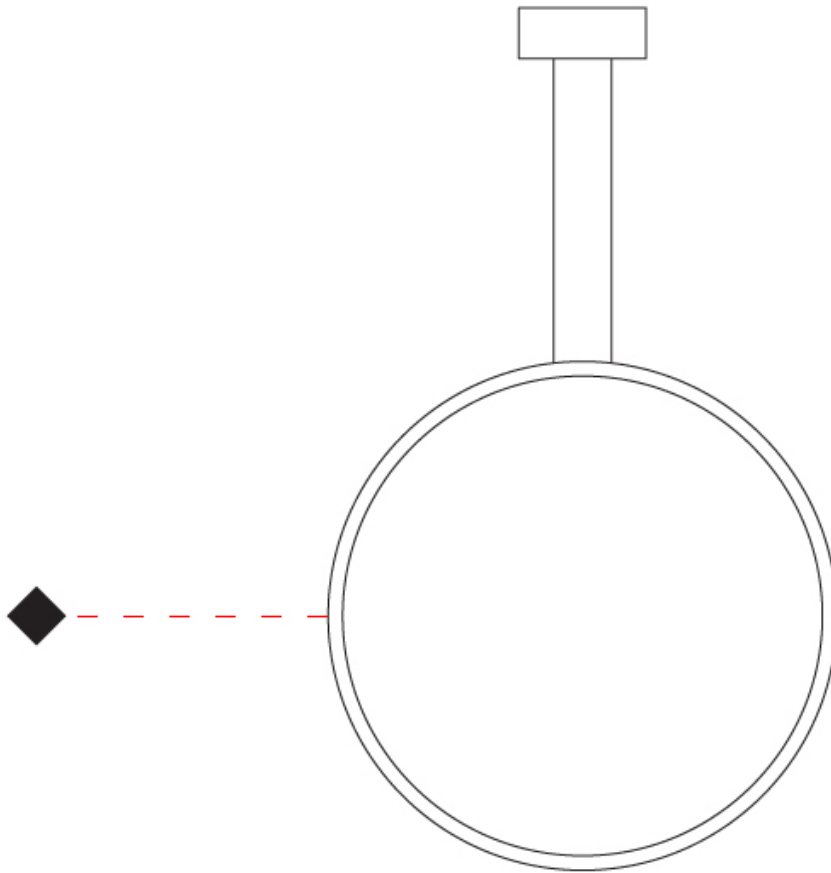

D31007-

PROJECT

TYPE

SPECIFIER

QUANTITY

DATE

D