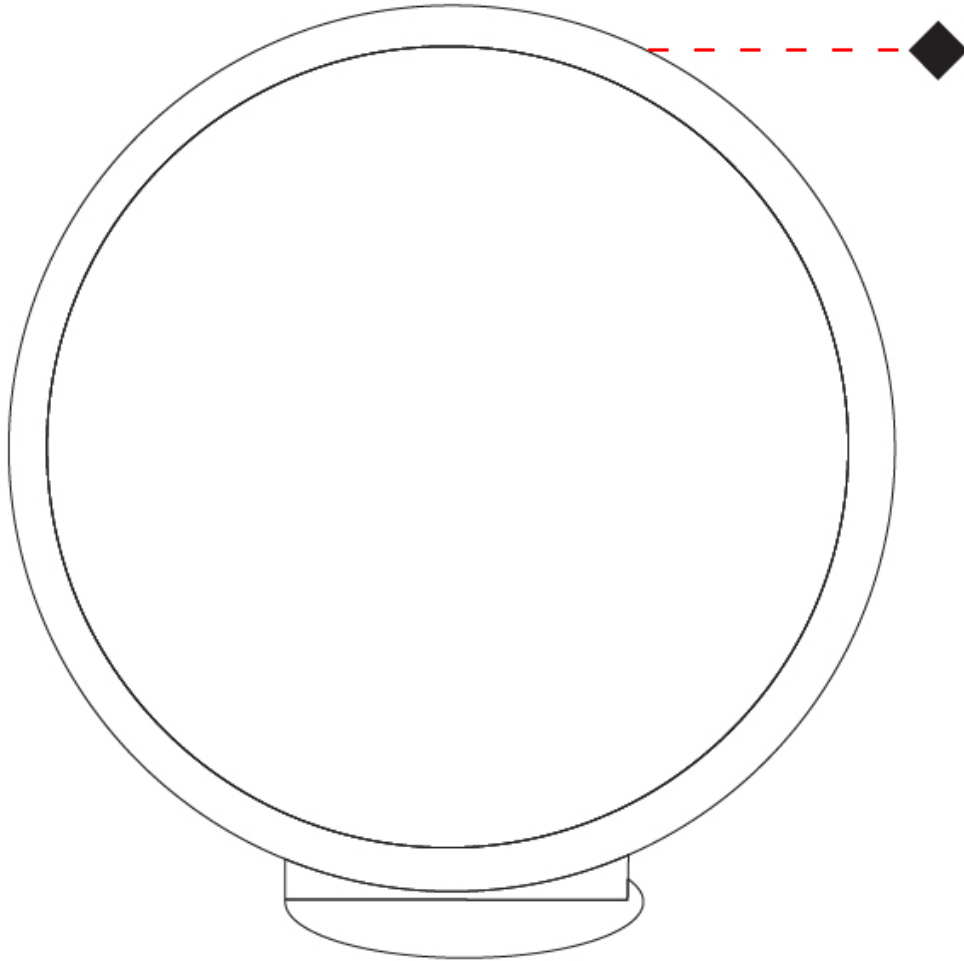

ASSOLO PORTABLE

D34006-

PROJECT	_____
TYPE	_____
SPECIFIER	_____
QUANTITY	_____
DATE	_____

D