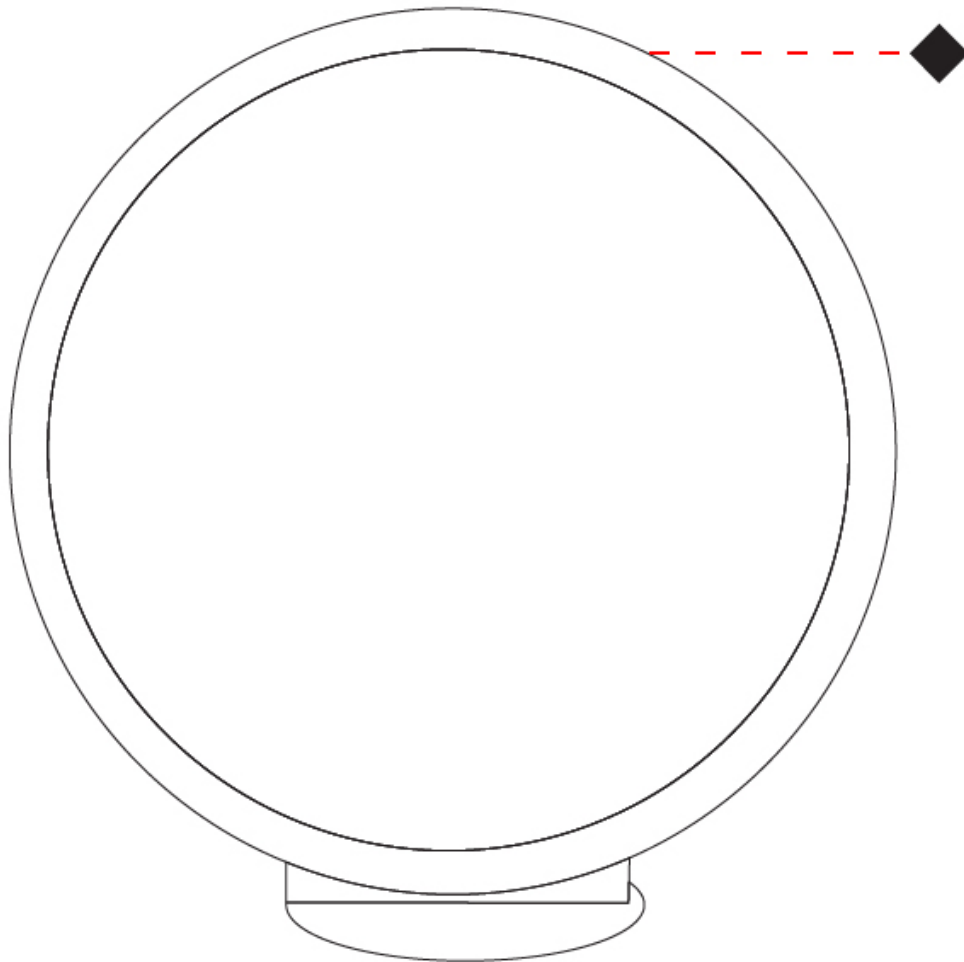

ASSOLO PORTABLE

D34001-

PROJECT	_____
TYPE	_____
SPECIFIER	_____
QUANTITY	_____
DATE	_____

D