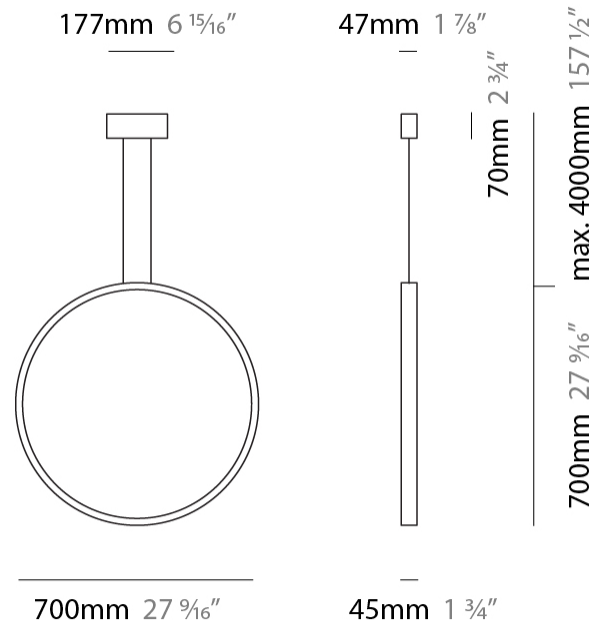

PROJECT	_____
TYPE	_____
SPECIFIER	_____
QUANTITY	_____
DATE	_____

ASSOLO SUSPENSION

D31007-

base number   Finish
Options

1. To build a product code in our configurator select the specify button on the base model # product page
2. To build a manual product code on this datasheet choose from the options listed below in blue font and add the suffix to the base model #

GENERAL

Series: Assolo
Brand: Cini & Nils
Division: Design
Mounting Type: Suspension
Mounting Location: Ceiling
Subcategory: Ambient

PHYSICAL

Shape: Round
Diameter (mm): 700
Diameter (in): 27 ⁹/₁₆"
Width (mm): 45
Width (in): 1 ³/₄"
Height (mm): 700
Height (in): 27 ⁹/₁₆"
Max. Overall Height (mm): 4700
Max. Overall Height (in): 185 ¹/₁₆"
Light Distribution: Indirect
Weight (kg): 5.4
Weight (lbs): 11.9
Fixture Finish: [WHI](#) / [BLK](#) / [MGD](#)
Fixture Material: Aluminum

ELECTRICAL

Lamp Type: LED
Input Wattage (W): 27
Total Output Wattage (W): 25
Dimming: Tri-Mode (Non-Dimming and Phase Dimming (120Vac only) and 0-10V Dimming)
Driver Included: Yes
Driver Location: Integrated
Driver Type: Constant Current - Universal
Driver Class: Class 2
Input Voltage (V): 120 - 277
Constant Current (MA): 700

LED

Number of LEDs: 1
Color Temperature (°K): 2800
Nominal Lumen (lm): 2900
CRI: >90 CRI
Lamp Life (hrs): 50000

OPTICAL

RATINGS AND CERTIFICATIONS

Certified By: Certified for North American Standards
IP rating: IP20