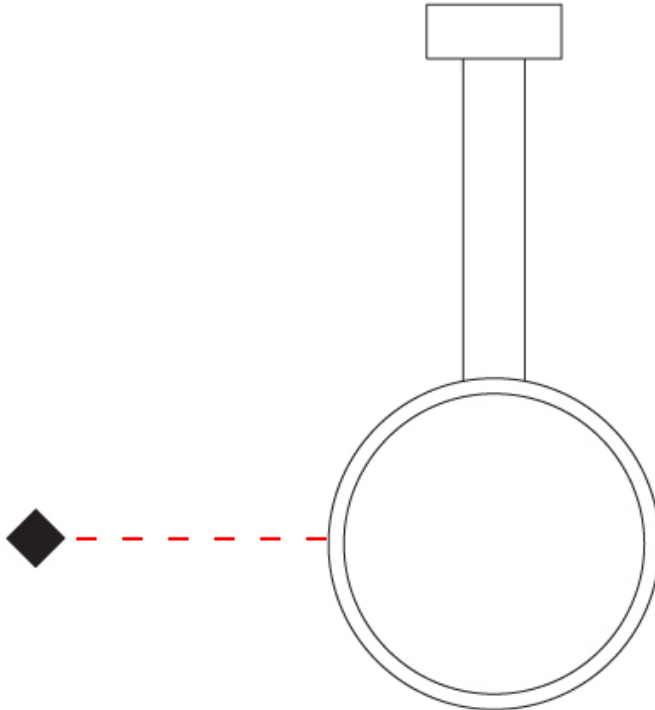

D31005-

PROJECT

TYPE

SPECIFIER

QUANTITY

DATE

D