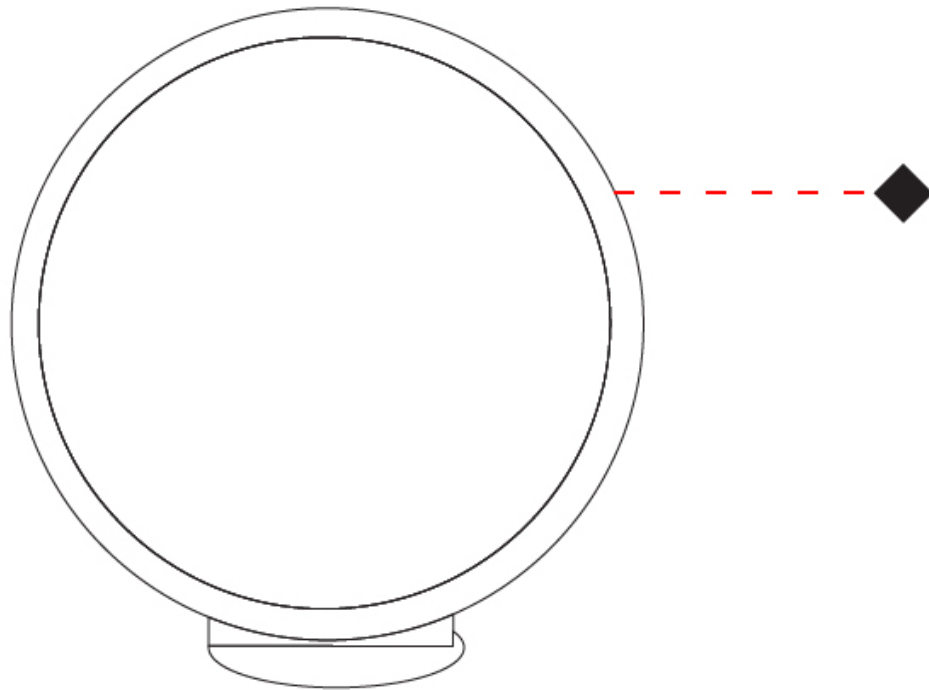

ASSOLO PORTABLE

D34004-

PROJECT

TYPE

SPECIFIER

QUANTITY

DATE

D