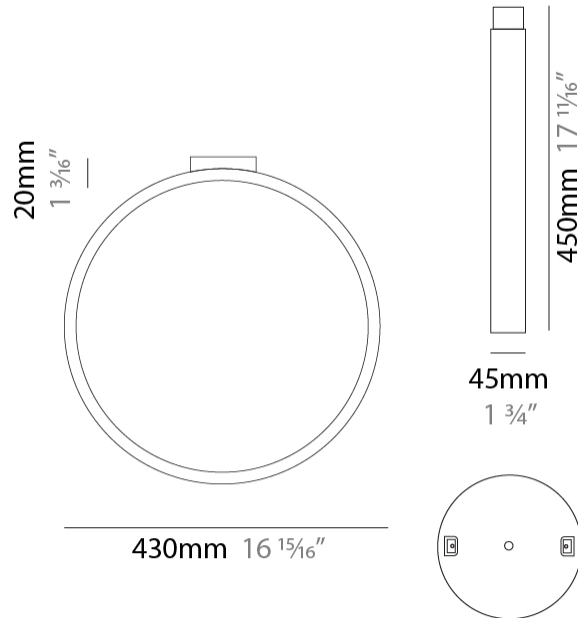

PROJECT	_____
TYPE	_____
SPECIFIER	_____
QUANTITY	_____
DATE	_____

ASSOLO SURFACE

D32005-

base number   Finish
Options

1. To build a product code in our configurator select the specify button on the base model # product page
2. To build a manual product code on this datasheet choose from the options listed below in blue font and add the suffix to the base model #

GENERAL

Series: Assolo
Brand: Cini & Nils
Division: Design
Mounting Type: Surface
Mounting Location: Ceiling
Subcategory: Ambient

PHYSICAL

Shape: Round
Diameter (mm): 430
Diameter (in): 16 ¹⁵/₁₆
Width (mm): 45
Width (in): 1 ³/₄
Height (mm): 450
Height (in): 17 ¹¹/₁₆
Extension (mm): 200
Extension (in): 7 ⁷/₈
Light Distribution: Indirect
Weight (kg): 3
Weight (lbs): 6.6
Fixture Finish: WHI / BLK / MGD
Fixture Material: Aluminum

ELECTRICAL

Lamp Type: LED
Input Wattage (W): 27
Total Output Wattage (W): 25
Dimming: Tri-Mode (Non-Dimming and Phase Dimming (120Vac only) and 0-10V Dimming)
Driver Included: Yes
Driver Location: Integrated
Driver Type: Constant Current - Universal
Driver Class: Class 2
Input Voltage (V): 120 - 277
Constant Current (MA): 700

LED

Color Temperature (°K): 2800
Nominal Lumen (lm): 2900
CRI: >90 CRI
Lamp Life (hrs): 50000

OPTICAL

RATINGS AND CERTIFICATIONS

Certified By: Certified for North American Standards
IP rating: IP20

J-Box cover plate included