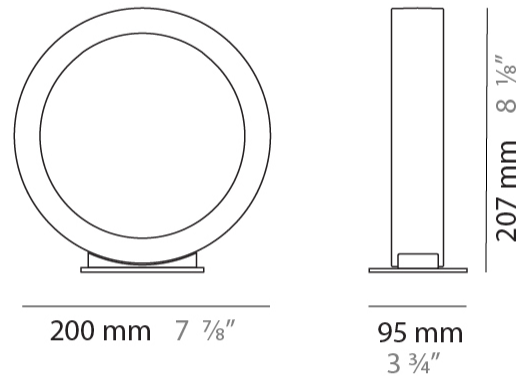

PROJECT	_____
TYPE	_____
SPECIFIER	_____
QUANTITY	_____
DATE	_____

ASSOLO PORTABLE

D34001-

base number   Finish
Options

1. To build a product code in our configurator select the specify button on the base model # product page
2. To build a manual product code on this datasheet choose from the options listed below in blue font and add the suffix to the base model #

GENERAL

Series: Assolo
Brand: Cini & Nils
Division: Design
Mounting Type: Portable
Mounting Location: Table
Subcategory: Ambient

PHYSICAL

Shape: Round
Diameter (mm): 200
Diameter (in): 7 7/8
Width (mm): 95
Width (in): 3 3/4
Height (mm): 207
Height (in): 8 1/8
Light Distribution: Indirect
Weight (kg): 0.9
Weight (lbs): 1.98
Fixture Finish: WHI / BLK / MGD
Fixture Material: Aluminum

ELECTRICAL

Lamp Type: LED
Input Wattage (W): 10
Dimming: Touch Dimming
Driver Location: Inline Transformer Plug
Input Voltage (V): 120

LED

Color Temperature (°K): 2800
Nominal Lumen (lm): 1000
CRI: >80 CRI
Lamp Life (hrs): 50000

OPTICAL

RATINGS AND CERTIFICATIONS

Certified By: Certified for North American Standards
IP rating: IP20