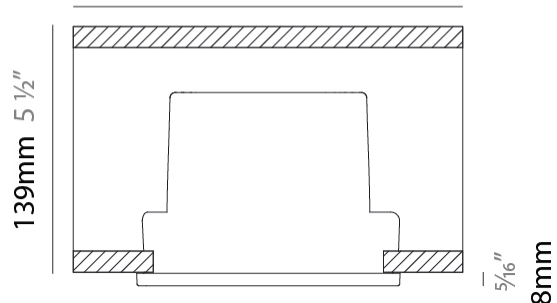

GENERAL

Series: Aster
 Brand: Platek
 Division: Exterior
 Mounting Type: Recessed
 Mounting Location: Ceiling
 Subcategory: Downlight

PHYSICAL

Shape: Round
 Diameter (mm): 149
 Diameter (in): 5 7/8
 Height (mm): 109
 Height (in): 4 3/16
 Light Distribution: Downlight
 Diffuser: Clear tempered glass
 Fixture Finish: [BLK](#) / [WHI](#) / [GRY](#) / [COR](#) / [ANT](#) / [BRZ](#)
 Fixture Material: Aluminum Die Cast
 Cut-out Measurements: 131mm / 5 3/16" diameter

Certified By: Certified for North American Standards
 IP rating: IP65
 IK Rating: IK07
 Upon Request: Higher Maximum Ambient Temperature

Ø149mm 5 7/8"

Ø106mm 4 3/16"

Ø220mm 8 1/16"

ASTER RECESSED

E9Q122-

PROJECT	_____
TYPE	_____
SPECIFIER	_____
QUANTITY	_____
DATE	_____