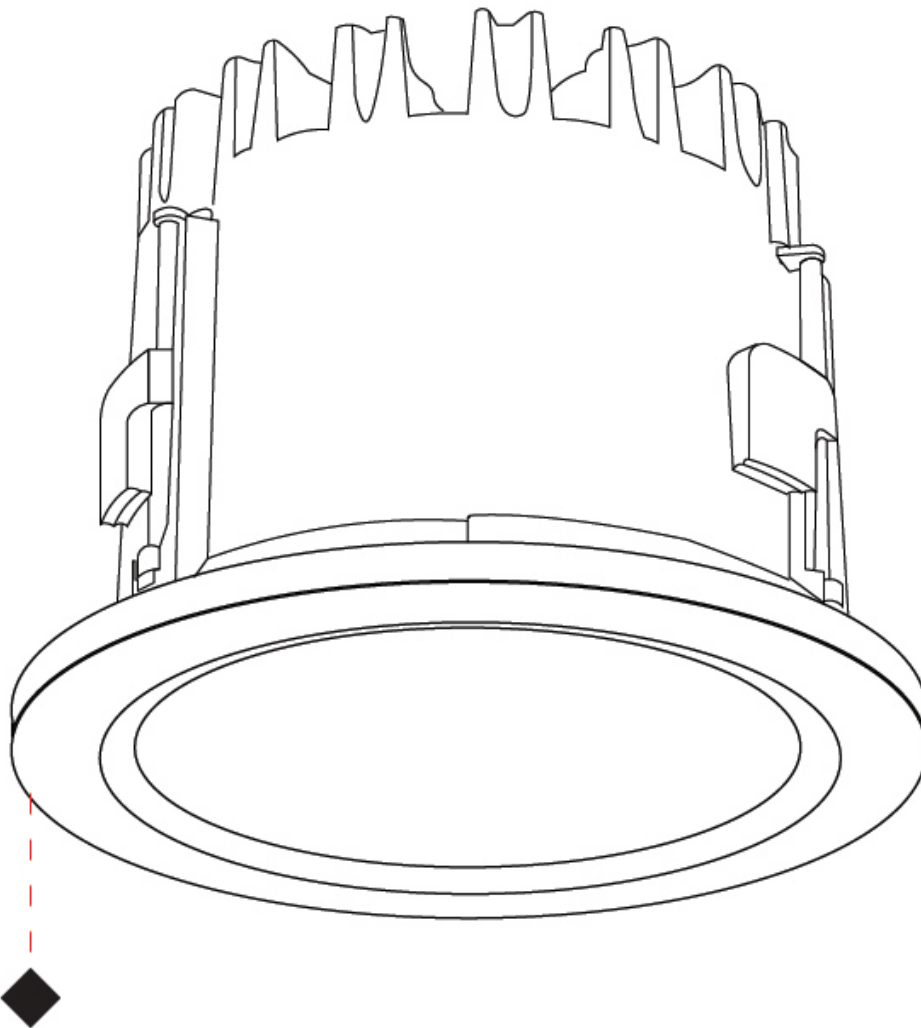

GENERAL

Series: Aster
 Brand: Platek
 Division: Exterior
 Mounting Type: Recessed
 Mounting Location: Ceiling
 Subcategory: Downlight

PHYSICAL

Shape: Round
 Diameter (mm): 149
 Diameter (in): 5 7/8
 Height (mm): 109
 Height (in): 4 3/16
 Light Distribution: Downlight
 Diffuser: Clear tempered glass
 Fixture Finish: [BLK](#) / [WHI](#) / [GRY](#) / [COR](#) / [ANT](#) / [BRZ](#)
 Fixture Material: Aluminum Die Cast
 Cut-out Measurements: 131mm / 5 3/16" diameter

Ø149mm 5 7/8"

Ø106mm 4 3/16"

Ø220mm 8 11/16"

ASTER RECESSED

E9Q123-

PROJECT	_____
TYPE	_____
SPECIFIER	_____
QUANTITY	_____
DATE	_____

E

ASTER COLOR FINISH CHART