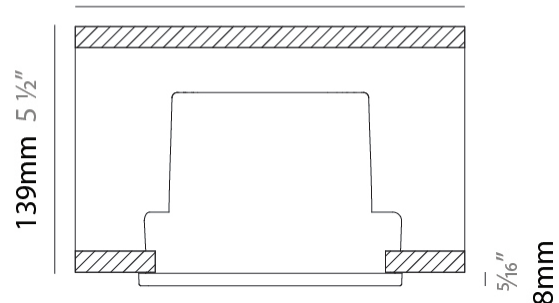

GENERAL

Series: Aster
 Brand: Platek
 Division: Exterior
 Mounting Type: Recessed
 Mounting Location: Ceiling
 Subcategory: Downlight

PHYSICAL

Shape: Round
 Diameter (mm): 149
 Diameter (in): 5 7/8
 Height (mm): 109
 Height (in): 4 3/16
 Light Distribution: Downlight
 Diffuser: Clear tempered glass
 Fixture Finish: [BLK](#) / [WHI](#) / [GRY](#) / [COR](#) / [ANT](#) / [BRZ](#)
 Fixture Material: Aluminum Die Cast
 Cut-out Measurements: 131mm / 5 3/16" diameter

Certified By: Certified for North American Standards
 IP rating: IP65
 IK Rating: IK07

Ø149mm 5 7/8"

Ø106mm 4 3/16"

Ø220mm 8 11/16"

ASTER RECESSED

E9Q122-

PROJECT	_____
TYPE	_____
SPECIFIER	_____
QUANTITY	_____
DATE	_____