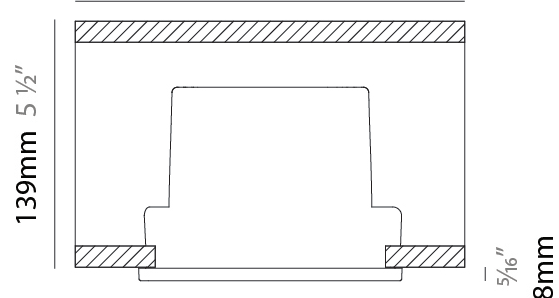

Ø220mm 8 11/16"