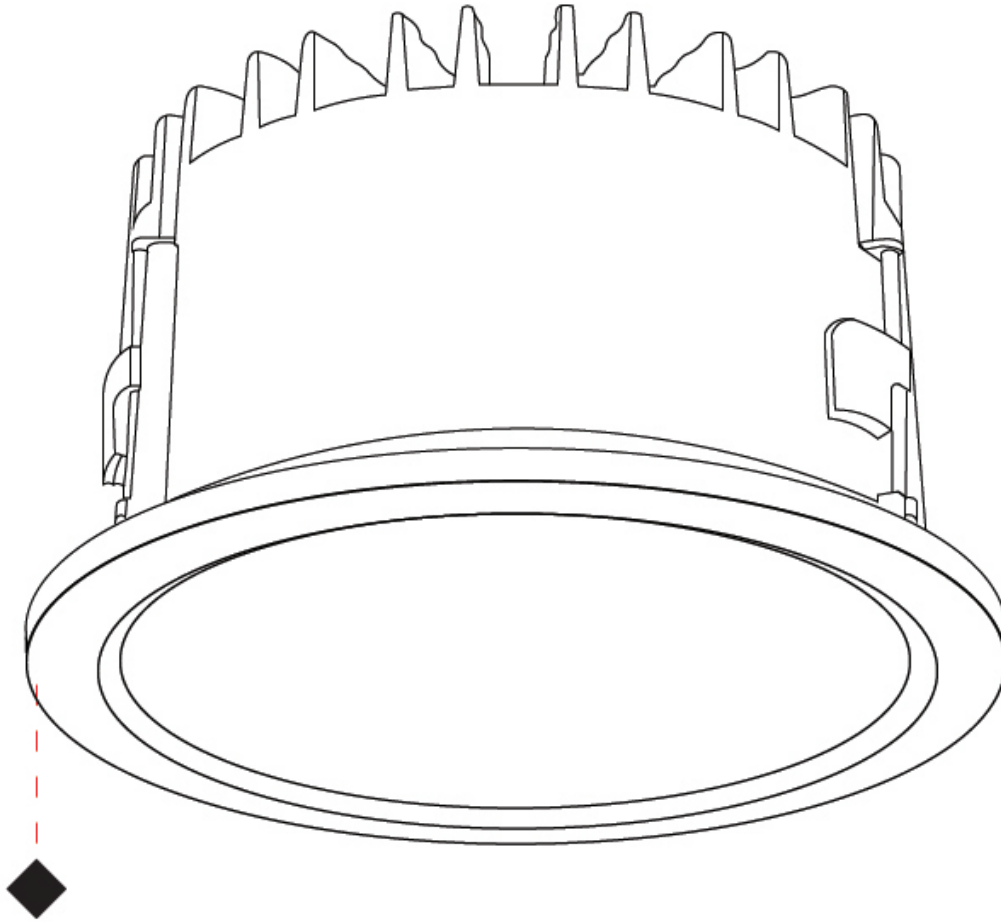

GENERAL

Series: Aster
 Brand: Platek
 Division: Exterior
 Mounting Type: Recessed
 Mounting Location: Ceiling
 Subcategory: Downlight

PHYSICAL

Shape: Round
 Diameter (mm): 209
 Diameter (in): 8 ¼
 Height (mm): 117
 Height (in): 4 ⅝
 Light Distribution: Downlight
 Diffuser: Clear tempered glass
 Fixture Finish: [BLK / WHI / GRY / COR / ANT / BRZ](#)
 Fixture Material: Aluminum Die Cast
 Cut-out Measurements: 191mm / 7 1/2" diameter

Ø210mm 8 ¼"

Ø165mm 6 ½"

Ø347mm 13 1/16"

ASTER RECESSED

E9Q128-

PROJECT	_____
TYPE	_____
SPECIFIER	_____
QUANTITY	_____
DATE	_____

E

ASTER COLOR FINISH CHART