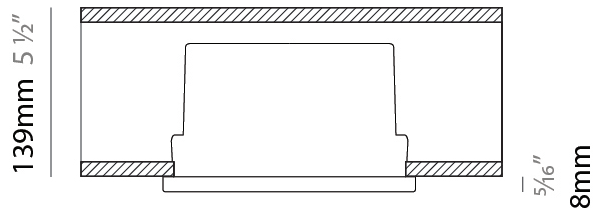

GENERAL

Series: Aster
 Brand: Platek
 Division: Exterior
 Mounting Type: Recessed
 Mounting Location: Ceiling
 Subcategory: Downlight

PHYSICAL

Shape: Round
 Diameter (mm): 209
 Diameter (in): 8 ¼
 Height (mm): 117
 Height (in): 4 ⅝
 Light Distribution: Downlight
 Diffuser: Clear tempered glass
 Fixture Finish: [BLK](#) / [WHI](#) / [GRY](#) / [COR](#) / [ANT](#) / [BRZ](#)
 Fixture Material: Aluminum Die Cast
 Cut-out Measurements: 191mm / 7 1/2" diameter

Ø210mm 8 ¼"

Ø165mm 6 ½"

Ø347mm 13 1/16"

ASTER RECESSED

E9Q128-

PROJECT	_____
TYPE	_____
SPECIFIER	_____
QUANTITY	_____
DATE	_____

E

ASTER COLOR FINISH CHART