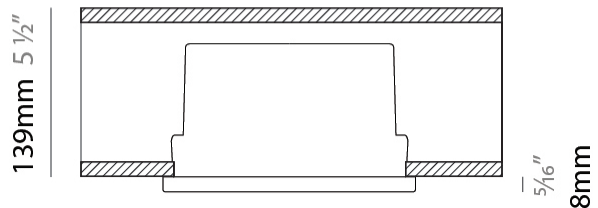

GENERAL

Series: Aster
 Brand: Platek
 Division: Exterior
 Mounting Type: Recessed
 Mounting Location: Ceiling
 Subcategory: Downlight

PHYSICAL

Shape: Round
 Diameter (mm): 209
 Diameter (in): 8 ¼
 Height (mm): 117
 Height (in): 4 ⅝
 Light Distribution: Downlight
 Diffuser: Clear tempered glass
 Fixture Finish: [BLK / WHI / GRY / COR / ANT / BRZ](#)
 Fixture Material: Aluminum Die Cast
 Cut-out Measurements: 191mm / 7 1/2" diameter

Ø210mm 8 ¼"

Ø165mm 6 ½"

Ø347mm 13 1/16"

ASTER RECESSED

E9Q127-

PROJECT	_____
TYPE	_____
SPECIFIER	_____
QUANTITY	_____
DATE	_____

E

PROJECT	_____
TYPE	_____
SPECIFIER	_____
QUANTITY	_____
DATE	_____

GENERAL

Series: Aster
 Brand: Platek
 Division: Exterior
 Mounting Type: Recessed
 Mounting Location: Ceiling
 Subcategory: Downlight

PHYSICAL

Shape: Round
 Diameter (mm): 209
 Diameter (in): 8 ¼
 Height (mm): 117
 Height (in): 4 ⅝
 Light Distribution: Downlight
 Diffuser: Clear tempered glass
 Fixture Finish: [BLK](#) / [WHI](#) / [GRY](#) / [COR](#) / [ANT](#) / [BRZ](#)
 Fixture Material: Aluminum Die Cast
 Cut-out Measurements: 191mm / 7 1/2" diameter