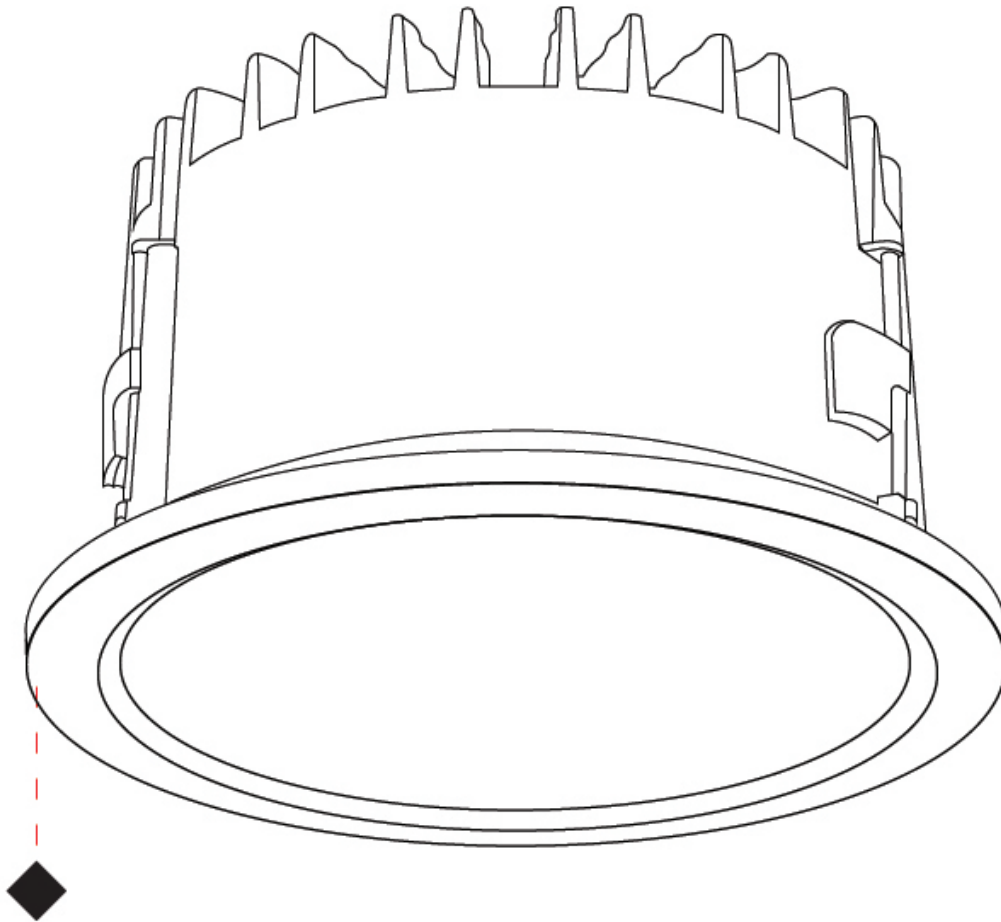

ASTER RECESSED

E9Q127-

PROJECT	_____
TYPE	_____
SPECIFIER	_____
QUANTITY	_____
DATE	_____

E