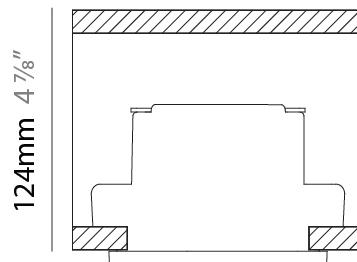

Ø150mm 5 7/8"