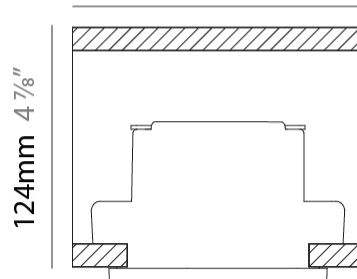

Ø150mm 5 7/8"