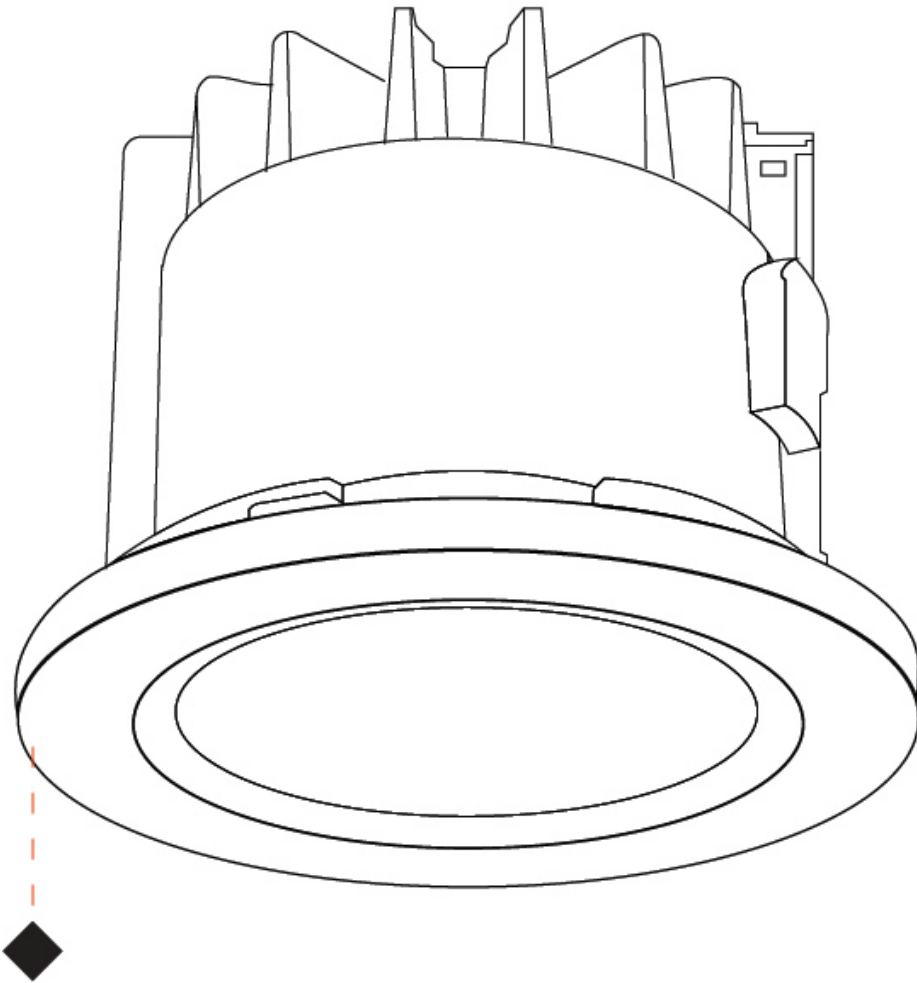

ASTER RECESSED

E9Q117-

PROJECT	_____
TYPE	_____
SPECIFIER	_____
QUANTITY	_____
DATE	_____