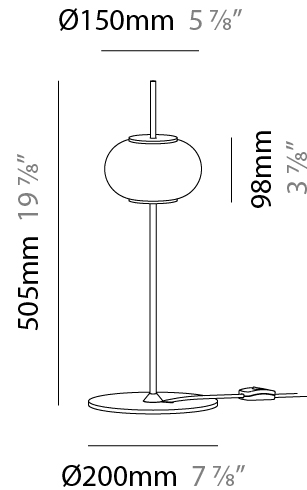

PROJECT	_____
TYPE	_____
SPECIFIER	_____
QUANTITY	_____
DATE	_____

ASTROS PORTABLE

D94053

base number

1. To build a product code in our configurator select the specify button on the base model # product page
2. To build a manual product code on this datasheet choose from the options listed below in blue font and add the suffix to the base model #

GENERAL

Series: Astros
Brand: Milan
Division: Design
Mounting Type: Portable
Mounting Location: Table
Subcategory: Table

PHYSICAL

Shape: Oval
Diameter (mm): 200
Diameter (in): 7 7/8
Height (mm): 505
Height (in): 19 7/8
Light Distribution: Omnidirectional
Weight (kg): 1.3
Weight (lbs): 2.899
Diffuser: Glass - Opal
Fixture Finish: MBQ
Fixture Material: Glass / Metal
Cable Details: 2000mm / 78 3/4" Cable complete with Switch

ELECTRICAL

Number of Lamps: 2
Lamp Type: LED Retrofit
Bulb Included: Bulb Not Included
Total Output Wattage (W): 9.6
Max. Wattage Per Lamp (W): 4.8
Lamp Base: G9
Input Voltage (V): 120

LED

OPTICAL

RATINGS AND CERTIFICATIONS

Certified By: CSA Certified to UL and CSA Standards
IP rating: IP20