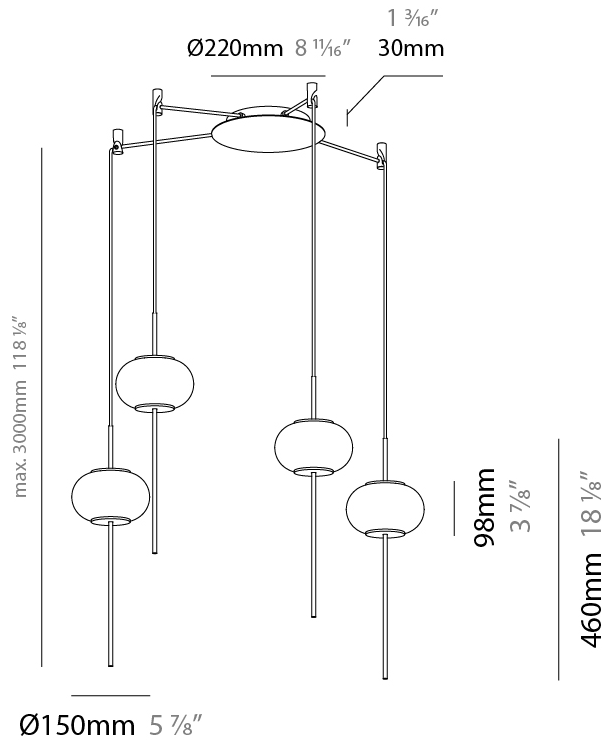

PROJECT	
TYPE	
SPECIFIER	
QUANTITY	
DATE	

ASTROS SUSPENSION

D91223

base number

1. To build a product code in our configurator select the specify button on the base model # product page
2. To build a manual product code on this datasheet choose from the options listed below in blue font and add the suffix to the base model #

GENERAL

Series: Astros
Brand: Milan
Division: Design
Mounting Type: Suspension
Mounting Location: Ceiling
Subcategory: Pendant

PHYSICAL

Shape: Oval
Height (mm): 460
Height (in): 18 1/8
Max. Overall Height (mm): 3000
Max. Overall Height (in): 118 1/8
Light Distribution: Omnidirectional
Weight (kg): 13.5
Weight (lbs): 29.799
Diffuser: Glass - Opal
Fixture Finish: MBQ
Fixture Material: Glass / Metal
Cable Details: 2540mm/100" Cable

ELECTRICAL

Number of Lamps: 8
Lamp Type: LED Retrofit
Bulb Included: Bulb Not Included
Total Output Wattage (W): 38.4
Max. Wattage Per Lamp (W): 4.8
Lamp Base: G9
Input Voltage (V): 120

LED

OPTICAL

RATINGS AND CERTIFICATIONS

Certified By: CSA Certified to UL and CSA Standards
IP rating: IP20