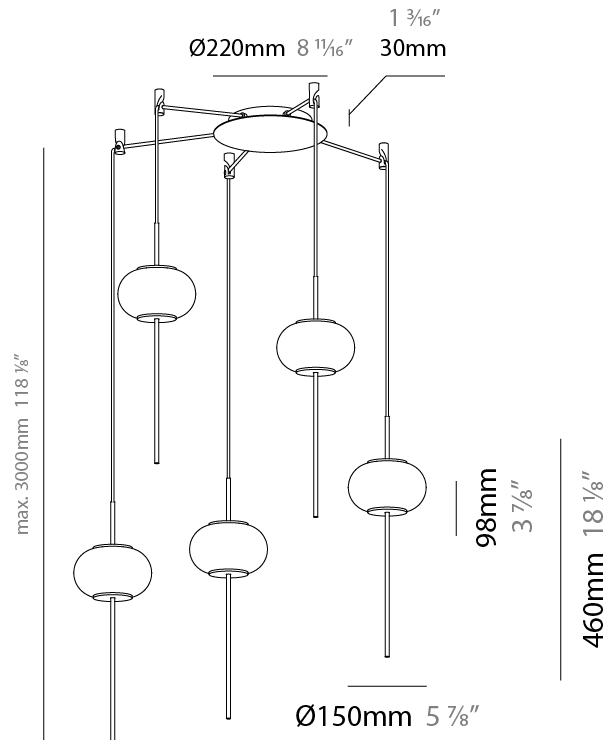

PROJECT	
TYPE	
SPECIFIER	
QUANTITY	
DATE	

ASTROS SUSPENSION

D91224

base number

1. To build a product code in our configurator select the specify button on the base model # product page
2. To build a manual product code on this datasheet choose from the options listed below in blue font and add the suffix to the base model #

GENERAL

Series: Astros
Brand: Milan
Division: Design
Mounting Type: Suspension
Mounting Location: Ceiling
Subcategory: Pendant

PHYSICAL

Shape: Oval
Height (mm): 460
Height (in): 18 1/8
Max. Overall Height (mm): 3000
Max. Overall Height (in): 118 1/8
Light Distribution: Omnidirectional
Weight (kg): 14.6
Weight (lbs): 32.199
Diffuser: Glass - Opal
Fixture Finish: MBQ
Fixture Material: Glass / Metal
Cable Details: 2540mm/100" Cable

ELECTRICAL

Number of Lamps: 10
Lamp Type: LED Retrofit
Bulb Included: Bulb Not Included
Total Output Wattage (W): 48
Max. Wattage Per Lamp (W): 4.8
Lamp Base: G9
Input Voltage (V): 120

LED

OPTICAL

RATINGS AND CERTIFICATIONS

Certified By: CSA Certified to UL and CSA Standards
IP rating: IP20