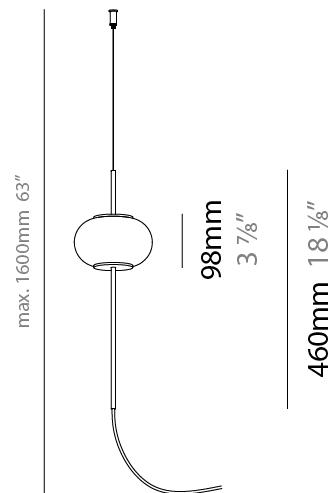

Ø150mm 5 7/8"