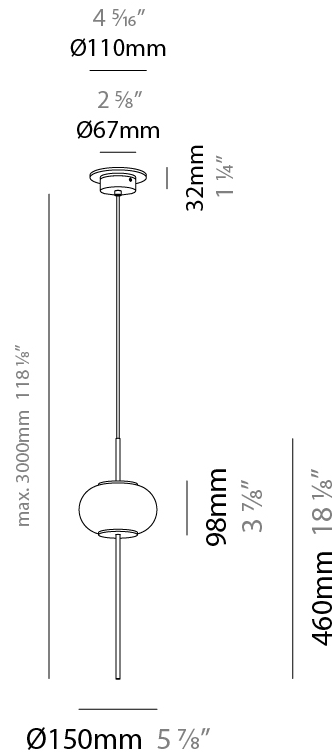

PROJECT
TYPE
SPECIFIER
QUANTITY
DATE

ASTROS SUSPENSION

D91231

base number

1. To build a product code in our configurator select the specify button on the base model # product page
2. To build a manual product code on this datasheet choose from the options listed below in blue font and add the suffix to the base model #

GENERAL

Series: Astros
Brand: Milan
Division: Design
Mounting Type: Suspension
Mounting Location: Ceiling
Subcategory: Pendant

PHYSICAL

Shape: Oval
Diameter (mm): 150
Diameter (in): 5 7/8
Height (mm): 460
Height (in): 18 1/8
Max. Overall Height (mm): 3000
Max. Overall Height (in): 118 1/8
Light Distribution: Omnidirectional
Diffuser: Glass - Opal
Fixture Finish: MBQ
Fixture Material: Glass / Metal
Cable Details: 2540mm/100" Cable

ELECTRICAL

Number of Lamps: 2
Lamp Type: LED Retrofit
Bulb Included: Bulb Not Included
Max. Wattage Per Lamp (W): 4.8
Lamp Base: G9
Input Voltage (V): 120

LED

OPTICAL

RATINGS AND CERTIFICATIONS

Certified By: Certified for North American Standards
IP rating: IP20