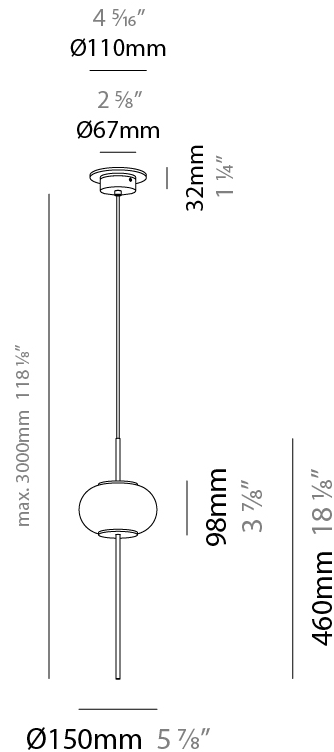

PROJECT	
TYPE	
SPECIFIER	
QUANTITY	
DATE	

ASTROS SUSPENSION

D91220

base number

1. To build a product code in our configurator select the specify button on the base model # product page
2. To build a manual product code on this datasheet choose from the options listed below in blue font and add the suffix to the base model #

GENERAL

Series: Astros
Brand: Milan
Division: Design
Mounting Type: Suspension
Mounting Location: Ceiling
Subcategory: Pendant

PHYSICAL

Shape: Oval
Diameter (mm): 150
Diameter (in): 5 7/8
Height (mm): 460
Height (in): 18 1/8
Max. Overall Height (mm): 3000
Max. Overall Height (in): 118 1/8
Light Distribution: Omnidirectional
Weight (kg): 1.8
Weight (lbs): 3.999
Diffuser: Glass - Opal
Fixture Finish: MBQ
Fixture Material: Glass / Metal
Cable Details: 2540mm/100" Cable

ELECTRICAL

Number of Lamps: 2
Lamp Type: LED Retrofit
Bulb Included: Bulb Not Included
Total Output Wattage (W): 9.6
Max. Wattage Per Lamp (W): 4.8
Lamp Base: G9
Input Voltage (V): 120

LED

OPTICAL

RATINGS AND CERTIFICATIONS

Certified By: CSA Certified to UL and CSA Standards
IP rating: IP20