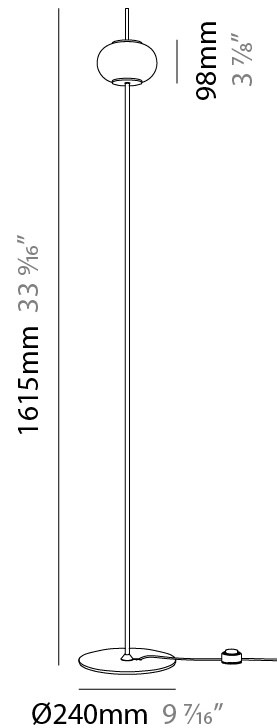

Ø150mm 5 7/8"