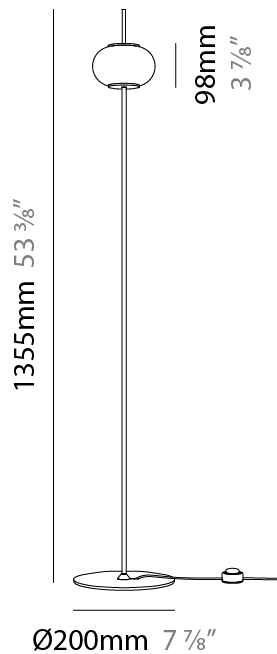

Ø150mm 5 7/8"