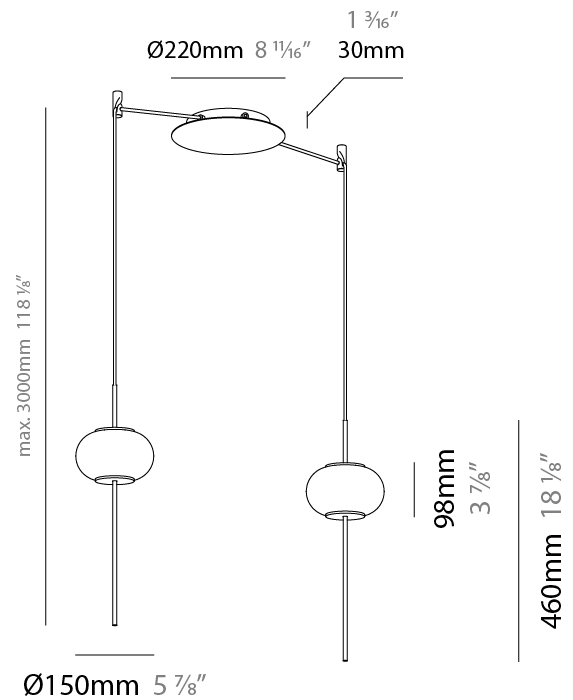

PROJECT	
TYPE	
SPECIFIER	
QUANTITY	
DATE	

ASTROS SUSPENSION

D91221

base number

1. To build a product code in our configurator select the specify button on the base model # product page
2. To build a manual product code on this datasheet choose from the options listed below in blue font and add the suffix to the base model #

GENERAL

Series: Astros
Brand: Milan
Division: Design
Mounting Type: Suspension
Mounting Location: Ceiling
Subcategory: Pendant

PHYSICAL

Shape: Oval
Height (mm): 460
Height (in): 18 1/8
Max. Overall Height (mm): 3000
Max. Overall Height (in): 118 1/8
Light Distribution: Omnidirectional
Weight (kg): 11.3
Weight (lbs): 24.999
Diffuser: Glass - Opal
Fixture Finish: MBQ
Fixture Material: Glass / Metal
Cable Details: 2540mm/100" Cable

ELECTRICAL

Number of Lamps: 4
Lamp Type: LED Retrofit
Bulb Included: Bulb Not Included
Total Output Wattage (W): 9.6
Max. Wattage Per Lamp (W): 4.8
Lamp Base: G9
Input Voltage (V): 120

LED

OPTICAL

RATINGS AND CERTIFICATIONS

Certified By: CSA Certified to UL and CSA Standards
IP rating: IP20