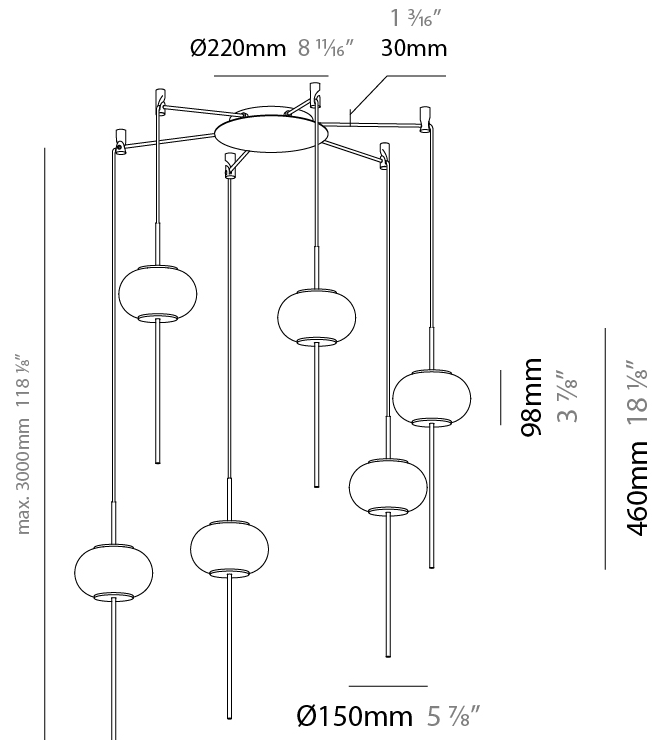

PROJECT	
TYPE	
SPECIFIER	
QUANTITY	
DATE	

ASTROS SUSPENSION

D91225

base number

1. To build a product code in our configurator select the specify button on the base model # product page
2. To build a manual product code on this datasheet choose from the options listed below in blue font and add the suffix to the base model #

GENERAL

Series: Astros
Brand: Milan
Division: Design
Mounting Type: Suspension
Mounting Location: Ceiling
Subcategory: Pendant

PHYSICAL

Shape: Oval
Height (mm): 460
Height (in): 18 1/8
Max. Overall Height (mm): 3000
Max. Overall Height (in): 118 1/8
Light Distribution: Omnidirectional
Weight (kg): 15.7
Weight (lbs): 34.619
Diffuser: Glass - Opal
Fixture Finish: MBQ
Fixture Material: Glass / Metal
Cable Details: 2540mm/100" Cable

ELECTRICAL

Number of Lamps: 6
Lamp Type: LED Retrofit
Bulb Included: Bulb Not Included
Total Output Wattage (W): 57.2
Max. Wattage Per Lamp (W): 4.8
Lamp Base: G9
Input Voltage (V): 120Vac Direct Line

LED

OPTICAL

RATINGS AND CERTIFICATIONS

Certified By: CSA Certified to UL and CSA Standards
IP rating: IP20