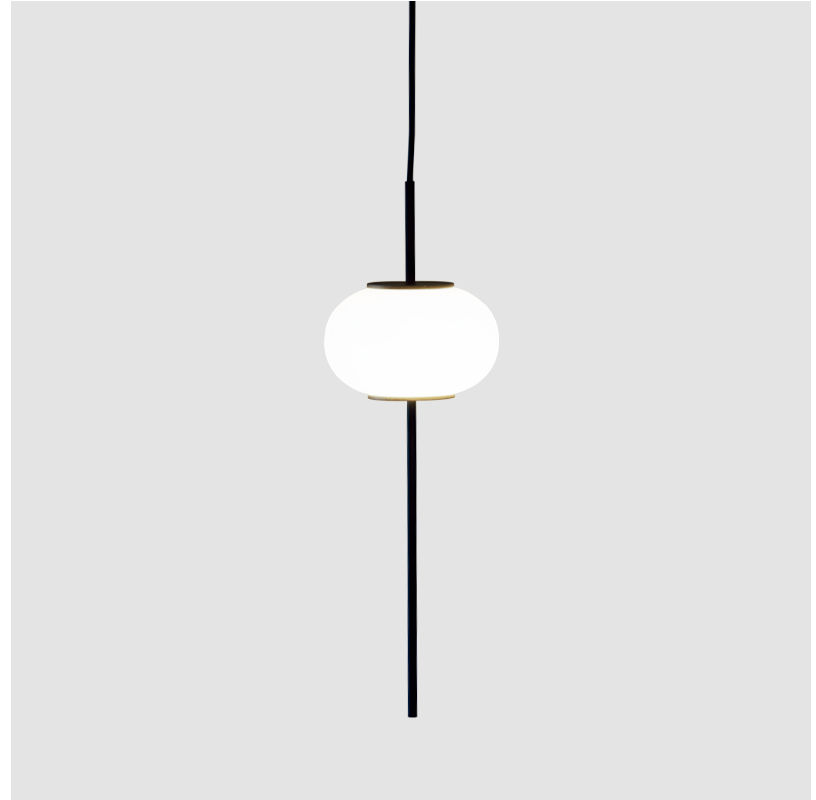

PROJECT	
TYPE	
SPECIFIER	
QUANTITY	
DATE	

ASTROS SUSPENSION

D91220

base number

1. To build a product code in our configurator select the specify button on the base model # product page
2. To build a manual product code on this datasheet choose from the options listed below in blue font and add the suffix to the base model #

GENERAL

Series: Astros
Brand: Milan
Division: Design
Mounting Type: Suspension
Mounting Location: Ceiling
Subcategory: Pendant

PHYSICAL

Shape: Oval
Diameter (mm): 150
Diameter (in): 5 7/8
Height (mm): 460
Height (in): 18 1/8
Max. Overall Height (mm): 3000
Max. Overall Height (in): 118 1/8
Light Distribution: Omnidirectional
Weight (kg): 1.8
Weight (lbs): 3.999
Diffuser: Glass - Opal
Fixture Finish: MBQ
Fixture Material: Glass / Metal
Cable Details: 2540mm/100" Cable

ELECTRICAL

Number of Lamps: 2
Lamp Type: LED Retrofit
Bulb Included: Bulb Not Included
Total Output Wattage (W): 9.6
Max. Wattage Per Lamp (W): 4.8
Lamp Base: G9
Input Voltage (V): 120

LED

OPTICAL

RATINGS AND CERTIFICATIONS

Certified By: CSA Certified to UL and CSA Standards
IP rating: IP20