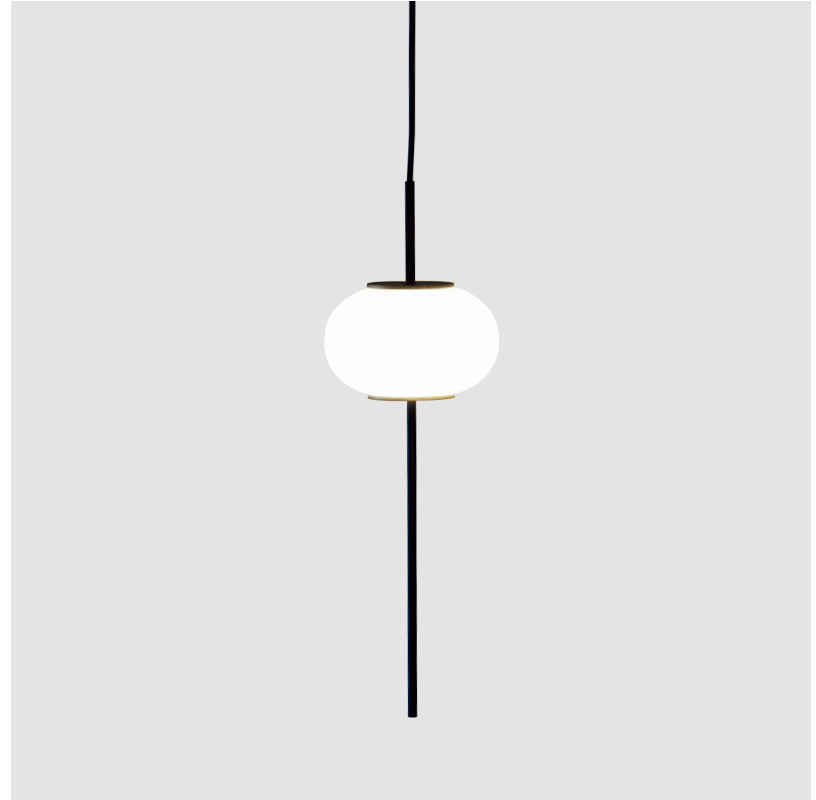

PROJECT	
TYPE	
SPECIFIER	
QUANTITY	
DATE	

ASTROS SUSPENSION

D91220

base number

1. To build a product code in our configurator select the specify button on the base model # product page
2. To build a manual product code on this datasheet choose from the options listed below in blue font and add the suffix to the base model #

GENERAL

Series: Astros
Partner: Milan
Division: Design
Installation: Suspension
Product Type: Pendant
Mounting Location: Ceiling

PHYSICAL

Shape: Oval
Diameter (mm): 150
Diameter (in): 5 7/8
Height (mm): 460
Height (in): 18 1/8
Max. Overall Height (mm): 3000
Max. Overall Height (in): 118 1/8
Weight (kg): 1.8
Weight (lbs): 3.999
Diffuser: Glass - Opal
Fixture Finish: MBQ
Fixture Material: Glass / Metal
Primary Material: Glass
Cable Details: 2540mm/100" Cable

ELECTRICAL

Number of Lamps: 2
Lamp Type: LED Retrofit
Bulb Included: Bulb Not Included
Total Output Wattage (W): 9.6
Max. Wattage Per Lamp (W): 4.8
Lamp Base: G9
Input Voltage (V): 120

LED

OPTICAL

RATINGS AND CERTIFICATIONS

Certified By: CSA Certified to UL and CSA Standards
IP rating: IP20