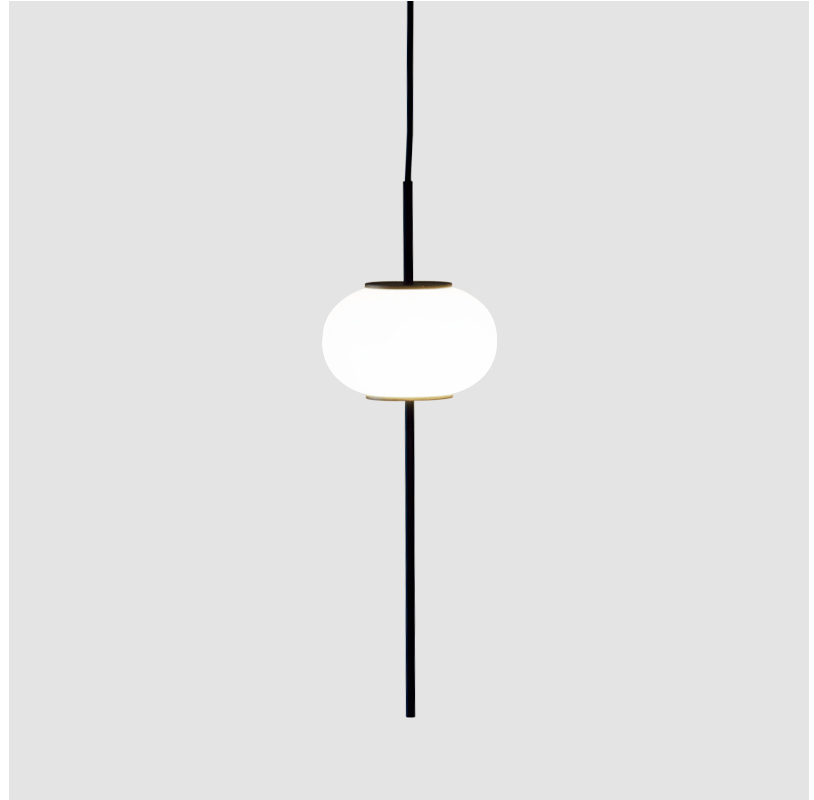

PROJECT	
TYPE	
SPECIFIER	
QUANTITY	
DATE	

ASTROS SUSPENSION

D91231

base number

1. To build a product code in our configurator select the specify button on the base model # product page
2. To build a manual product code on this datasheet choose from the options listed below in blue font and add the suffix to the base model #

GENERAL

Series: Astros
Partner: Milan
Division: Design
Installation: Suspension
Product Type: Pendant
Mounting Location: Ceiling

PHYSICAL

Shape: Oval
Diameter (mm): 150
Diameter (in): 5 7/8
Height (mm): 460
Height (in): 18 1/8
Max. Overall Height (mm): 3000
Max. Overall Height (in): 118 1/8
Diffuser: Glass - Opal
Fixture Finish: MBQ
Fixture Material: Glass / Metal
Primary Material: Glass
Cable Details: 2540mm/100" Cable

ELECTRICAL

Number of Lamps: 2
Lamp Type: LED Retrofit
Bulb Included: Bulb Not Included
Max. Wattage Per Lamp (W): 4.8
Lamp Base: G9
Input Voltage (V): 120

LED

OPTICAL

RATINGS AND CERTIFICATIONS

Certified By: Certified for North American Standards
IP rating: IP20