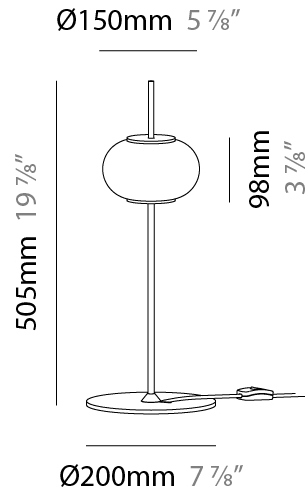

PROJECT
TYPE
SPECIFIER
QUANTITY
DATE

ASTROS PORTABLE

D94053

base number

1. To build a product code in our configurator select the specify button on the base model # product page
2. To build a manual product code on this datasheet choose from the options listed below in blue font and add the suffix to the base model #

GENERAL

Series: Astros
Partner: Milan
Division: Design
Installation: Portable
Product Type: Table
Mounting Location: Table

PHYSICAL

Shape: Oval
Diameter (mm): 200
Diameter (in): 7 7/8
Height (mm): 505
Height (in): 19 7/8
Weight (kg): 1.3
Weight (lbs): 2.899
Diffuser: Glass - Opal
Fixture Finish: MBQ
Fixture Material: Glass / Metal
Primary Material: Glass
Cable Details: 2000mm / 78 3/4" Cable complete with Switch

ELECTRICAL

Number of Lamps: 2
Lamp Type: LED Retrofit
Bulb Included: Bulb Not Included
Total Output Wattage (W): 9.6
Max. Wattage Per Lamp (W): 4.8
Lamp Base: G9
Input Voltage (V): 120

LED

OPTICAL

RATINGS AND CERTIFICATIONS

Certified By: CSA Certified to UL and CSA Standards
IP rating: IP20