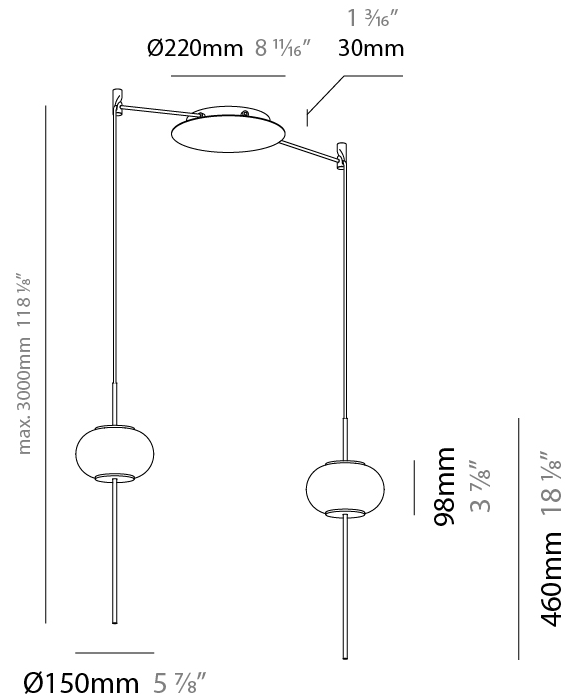

PROJECT	
TYPE	
SPECIFIER	
QUANTITY	
DATE	

ASTROS SUSPENSION

D91221

base number

1. To build a product code in our configurator select the specify button on the base model # product page
2. To build a manual product code on this datasheet choose from the options listed below in blue font and add the suffix to the base model #

GENERAL

Series: Astros
Partner: Milan
Division: Design
Installation: Suspension
Product Type: Pendant
Mounting Location: Ceiling

PHYSICAL

Shape: Oval
Height (mm): 460
Height (in): 18 1/8
Max. Overall Height (mm): 3000
Max. Overall Height (in): 118 1/8
Weight (kg): 11.3
Weight (lbs): 24.999
Diffuser: Glass - Opal
Fixture Finish: MBQ
Fixture Material: Glass / Metal
Primary Material: Glass
Cable Details: 2540mm/100" Cable

ELECTRICAL

Number of Lamps: 4
Lamp Type: LED Retrofit
Bulb Included: Bulb Not Included
Total Output Wattage (W): 9.6
Max. Wattage Per Lamp (W): 4.8
Lamp Base: G9
Input Voltage (V): 120

LED

OPTICAL

RATINGS AND CERTIFICATIONS

Certified By: CSA Certified to UL and CSA Standards
IP rating: IP20