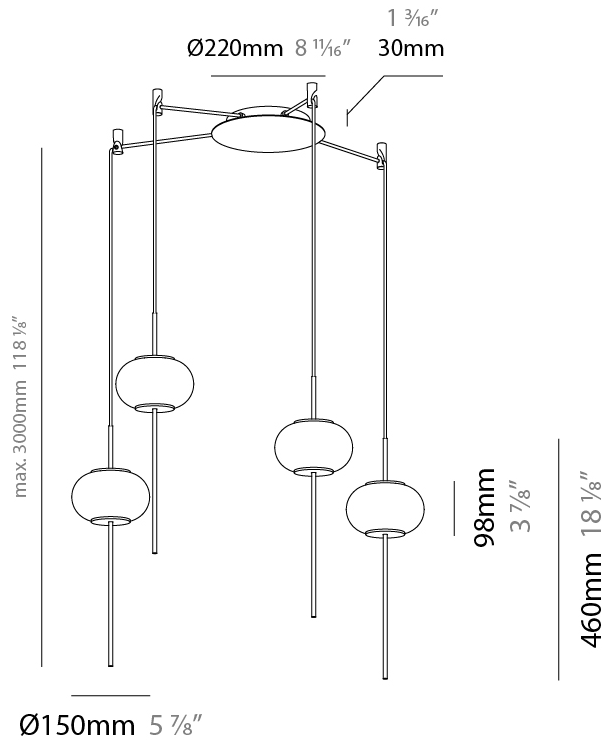

PROJECT	_____
TYPE	_____
SPECIFIER	_____
QUANTITY	_____
DATE	_____

ASTROS SUSPENSION

D91223

base number

1. To build a product code in our configurator select the specify button on the base model # product page
2. To build a manual product code on this datasheet choose from the options listed below in blue font and add the suffix to the base model #

GENERAL

Series: Astros
Partner: Milan
Division: Design
Installation: Suspension
Product Type: Pendant
Mounting Location: Ceiling

PHYSICAL

Shape: Oval
Height (mm): 460
Height (in): 18 1/8
Max. Overall Height (mm): 3000
Max. Overall Height (in): 118 1/8
Weight (kg): 13.5
Weight (lbs): 29.799
Diffuser: Glass - Opal
Fixture Finish: MBQ
Fixture Material: Glass / Metal
Primary Material: Glass
Cable Details: 2540mm/100" Cable

ELECTRICAL

Number of Lamps: 8
Lamp Type: LED Retrofit
Bulb Included: Bulb Not Included
Total Output Wattage (W): 38.4
Max. Wattage Per Lamp (W): 4.8
Lamp Base: G9
Input Voltage (V): 120

LED

OPTICAL

RATINGS AND CERTIFICATIONS

Certified By: CSA Certified to UL and CSA Standards
IP rating: IP20