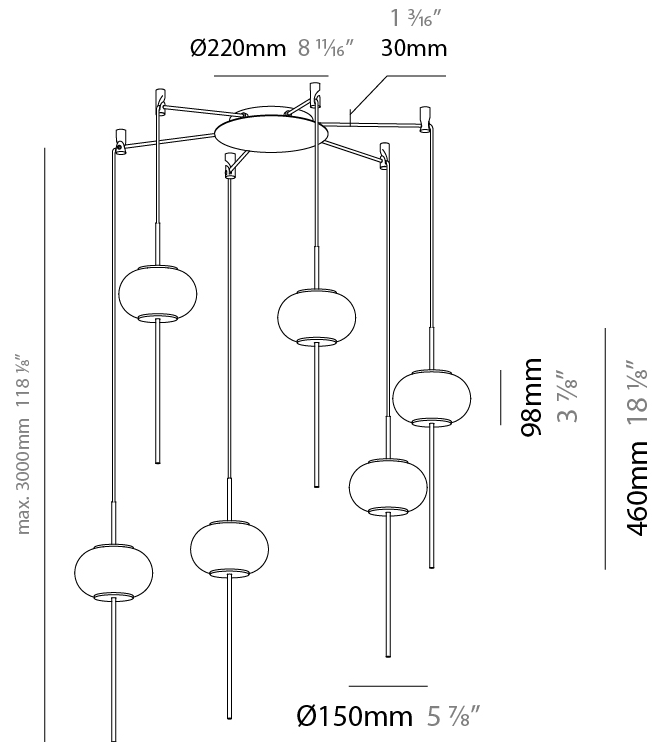

PROJECT	_____
TYPE	_____
SPECIFIER	_____
QUANTITY	_____
DATE	_____

ASTROS SUSPENSION

D91225

base number

1. To build a product code in our configurator select the specify button on the base model # product page
2. To build a manual product code on this datasheet choose from the options listed below in blue font and add the suffix to the base model #

GENERAL

Series: Astros
Partner: Milan
Division: Design
Installation: Suspension
Product Type: Pendant
Mounting Location: Ceiling

PHYSICAL

Shape: Oval
Height (mm): 460
Height (in): 18 1/8
Max. Overall Height (mm): 3000
Max. Overall Height (in): 118 1/8
Weight (kg): 15.7
Weight (lbs): 34.619
Diffuser: Glass - Opal
Fixture Finish: MBQ
Fixture Material: Glass / Metal
Primary Material: Glass
Cable Details: 2540mm/100" Cable

ELECTRICAL

Number of Lamps: 6
Lamp Type: LED Retrofit
Bulb Included: Bulb Not Included
Total Output Wattage (W): 57.2
Max. Wattage Per Lamp (W): 4.8
Lamp Base: G9
Input Voltage (V): 120Vac Direct Line

LED

OPTICAL

RATINGS AND CERTIFICATIONS

Certified By: CSA Certified to UL and CSA Standards
IP rating: IP20