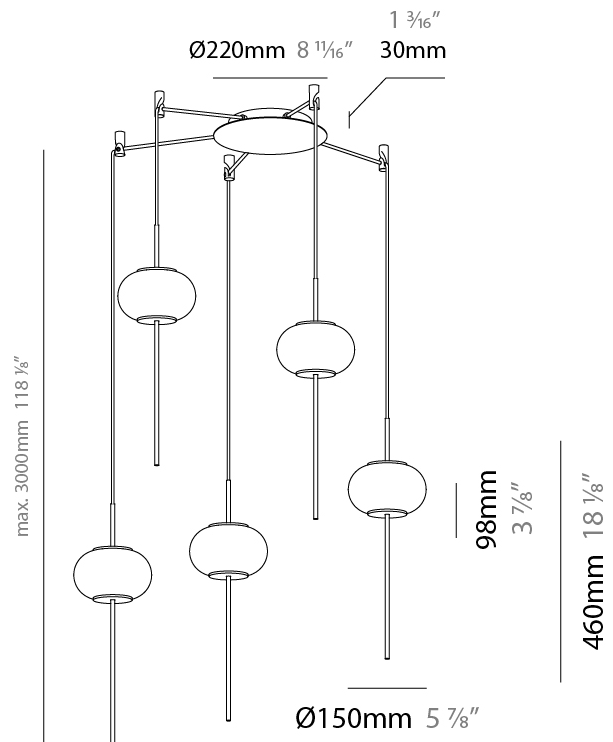

PROJECT	_____
TYPE	_____
SPECIFIER	_____
QUANTITY	_____
DATE	_____

ASTROS SUSPENSION

D91224

base number

1. To build a product code in our configurator select the specify button on the base model # product page
2. To build a manual product code on this datasheet choose from the options listed below in blue font and add the suffix to the base model #

GENERAL

Series: Astros
Partner: Milan
Division: Design
Installation: Suspension
Product Type: Pendant
Mounting Location: Ceiling

PHYSICAL

Shape: Oval
Height (mm): 460
Height (in): 18 1/8
Max. Overall Height (mm): 3000
Max. Overall Height (in): 118 1/8
Weight (kg): 14.6
Weight (lbs): 32.199
Diffuser: Glass - Opal
Fixture Finish: MBQ
Fixture Material: Glass / Metal
Primary Material: Glass
Cable Details: 2540mm/100" Cable

ELECTRICAL

Number of Lamps: 10
Lamp Type: LED Retrofit
Bulb Included: Bulb Not Included
Total Output Wattage (W): 48
Max. Wattage Per Lamp (W): 4.8
Lamp Base: G9
Input Voltage (V): 120

LED

OPTICAL

RATINGS AND CERTIFICATIONS

Certified By: CSA Certified to UL and CSA Standards
IP rating: IP20