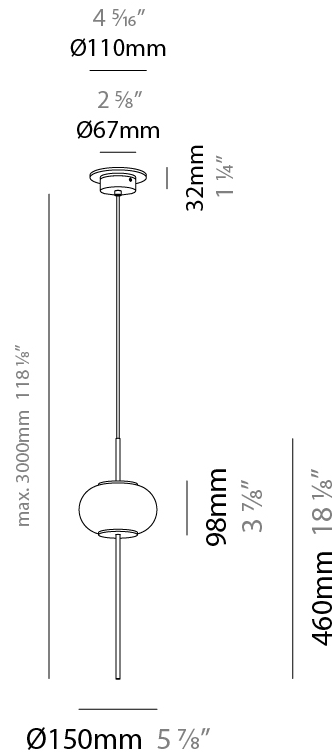

PROJECT
TYPE
SPECIFIER
QUANTITY
DATE

ASTROS SUSPENSION

D91231

base number

1. To build a product code in our configurator select the specify button on the base model # product page
2. To build a manual product code on this datasheet choose from the options listed below in blue font and add the suffix to the base model #

GENERAL

Series: Astros
Brand: Milan
Division: Design
Mounting Type: Suspension
Mounting Location: Ceiling
Subcategory: Pendant

PHYSICAL

Shape: Oval
Diameter (mm): 150
Diameter (in): 5 ⁷/₈
Height (mm): 460
Height (in): 18 ¹/₈
Max. Overall Height (mm): 3000
Max. Overall Height (in): 118 ¹/₈
Light Distribution: Omnidirectional
Diffuser: Glass - Opal
Fixture Finish: MBQ
Fixture Material: Glass / Metal
Cable Details: 2540mm/100" Cable

ELECTRICAL

Number of Lamps: 2
Lamp Type: LED Retrofit
Bulb Included: Bulb Not Included
Max. Wattage Per Lamp (W): 4.8
Lamp Base: G9
Input Voltage (V): 120

LED

OPTICAL

RATINGS AND CERTIFICATIONS

Certified By: Certified for North American Standards
IP rating: IP20