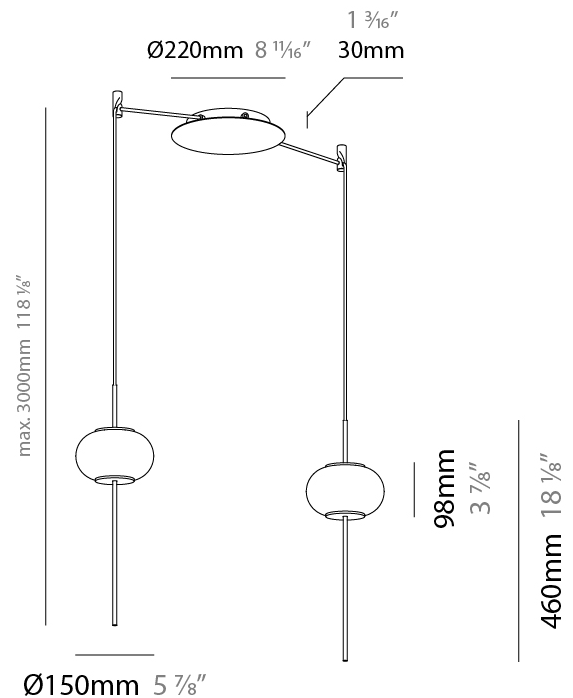

PROJECT	_____
TYPE	_____
SPECIFIER	_____
QUANTITY	_____
DATE	_____

ASTROS SUSPENSION

D91221

base number

1. To build a product code in our configurator select the specify button on the base model # product page
2. To build a manual product code on this datasheet choose from the options listed below in blue font and add the suffix to the base model #

GENERAL

Series: Astros
Brand: Milan
Division: Design
Mounting Type: Suspension
Mounting Location: Ceiling
Subcategory: Pendant

PHYSICAL

Shape: Oval
Height (mm): 460
Height (in): 18 1/8
Max. Overall Height (mm): 3000
Max. Overall Height (in): 118 1/8
Light Distribution: Omnidirectional
Weight (kg): 11.3
Weight (lbs): 24.999
Diffuser: Glass - Opal
Fixture Finish: MBQ
Fixture Material: Glass / Metal
Cable Details: 2540mm/100" Cable

ELECTRICAL

Number of Lamps: 4
Lamp Type: LED Retrofit
Bulb Included: Bulb Not Included
Total Output Wattage (W): 9.6
Max. Wattage Per Lamp (W): 4.8
Lamp Base: G9
Input Voltage (V): 120

LED

OPTICAL

RATINGS AND CERTIFICATIONS

Certified By: CSA Certified to UL and CSA Standards
IP rating: IP20