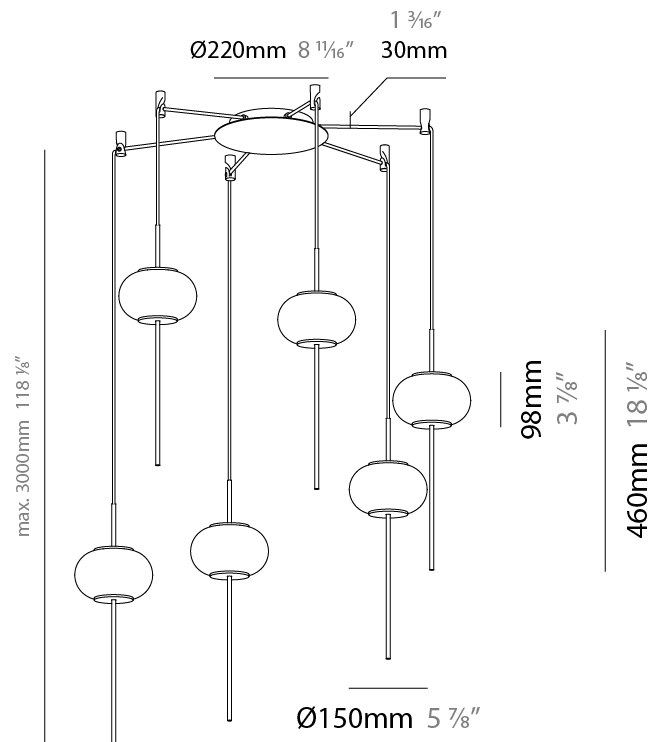

PROJECT	_____
TYPE	_____
SPECIFIER	_____
QUANTITY	_____
DATE	_____

ASTROS SUSPENSION

D91225

base number

1. To build a product code in our configurator select the specify button on the base model # product page
2. To build a manual product code on this datasheet choose from the options listed below in blue font and add the suffix to the base model #

GENERAL

Series: Astros
Partner: Milan
Division: Design
Installation: Suspension
Product Type: Pendant
Mounting Location: Ceiling

PHYSICAL

Shape: Oval
Height (mm): 460
Height (in): 18 1/8
Max. Overall Height (mm): 3000
Max. Overall Height (in): 118 1/8
Weight (kg): 15.7
Weight (lbs): 34.619
Diffuser: Glass - Opal
Fixture Finish: MBQ
Fixture Material: Glass / Metal
Primary Material: Glass
Cable Details: 2540mm/100" Cable

ELECTRICAL

Number of Lamps: 6
Lamp Type: LED Retrofit
Bulb Included: Bulb Not Included
Total Output Wattage (W): 57.2
Max. Wattage Per Lamp (W): 4.8
Lamp Base: G9
Input Voltage (V): 120Vac Direct Line

LED

OPTICAL

RATINGS AND CERTIFICATIONS

Certified By: CSA Certified to UL and CSA Standards
IP rating: IP20