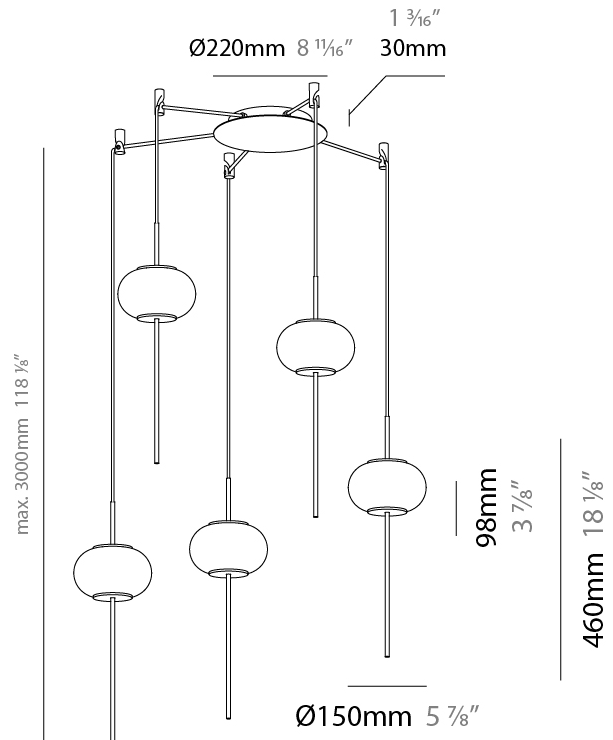

PROJECT	
TYPE	
SPECIFIER	
QUANTITY	
DATE	

ASTROS SUSPENSION

D91224

base number

1. To build a product code in our configurator select the specify button on the base model # product page
2. To build a manual product code on this datasheet choose from the options listed below in blue font and add the suffix to the base model #

GENERAL

Series: Astros
Partner: Milan
Division: Design
Installation: Suspension
Product Type: Pendant
Mounting Location: Ceiling

PHYSICAL

Shape: Oval
Height (mm): 460
Height (in): 18 1/8
Max. Overall Height (mm): 3000
Max. Overall Height (in): 118 1/8
Weight (kg): 14.6
Weight (lbs): 32.199
Diffuser: Glass - Opal
Fixture Finish: MBQ
Fixture Material: Glass / Metal
Primary Material: Glass
Cable Details: 2540mm/100" Cable

ELECTRICAL

Number of Lamps: 10
Lamp Type: LED Retrofit
Bulb Included: Bulb Not Included
Total Output Wattage (W): 48
Max. Wattage Per Lamp (W): 4.8
Lamp Base: G9
Input Voltage (V): 120

LED

OPTICAL

RATINGS AND CERTIFICATIONS

Certified By: CSA Certified to UL and CSA Standards
IP rating: IP20