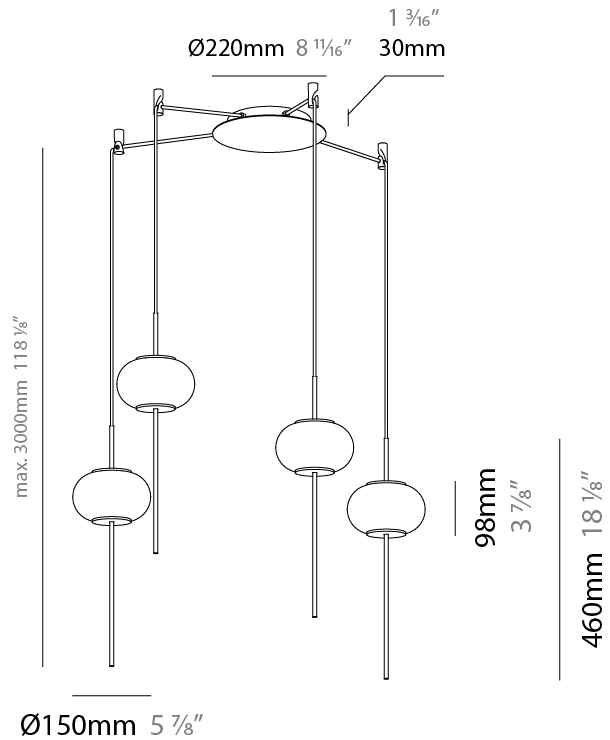

PROJECT	
TYPE	
SPECIFIER	
QUANTITY	
DATE	

ASTROS SUSPENSION

D91223

base number

1. To build a product code in our configurator select the specify button on the base model # product page
2. To build a manual product code on this datasheet choose from the options listed below in blue font and add the suffix to the base model #

GENERAL

Series: Astros
Partner: Milan
Division: Design
Installation: Suspension
Product Type: Pendant
Mounting Location: Ceiling

PHYSICAL

Shape: Oval
Height (mm): 460
Height (in): 18 1/8
Max. Overall Height (mm): 3000
Max. Overall Height (in): 118 1/8
Weight (kg): 13.5
Weight (lbs): 29.799
Diffuser: Glass - Opal
Fixture Finish: MBQ
Fixture Material: Glass / Metal
Primary Material: Glass
Cable Details: 2540mm/100" Cable

ELECTRICAL

Number of Lamps: 8
Lamp Type: LED Retrofit
Bulb Included: Bulb Not Included
Total Output Wattage (W): 38.4
Max. Wattage Per Lamp (W): 4.8
Lamp Base: G9
Input Voltage (V): 120

LED

OPTICAL

RATINGS AND CERTIFICATIONS

Certified By: CSA Certified to UL and CSA Standards
IP rating: IP20