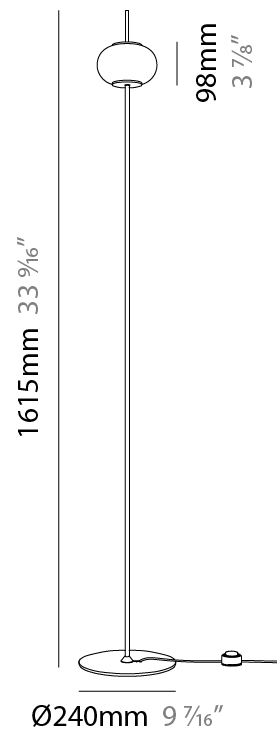

Ø150mm 5 7/8"