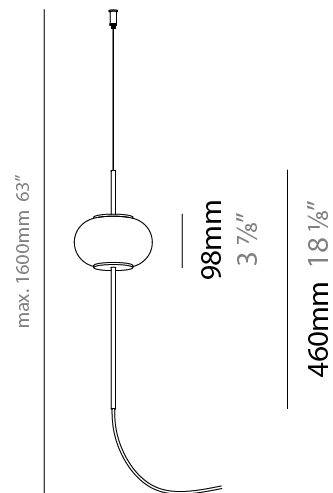

Ø150mm 5 7/8"