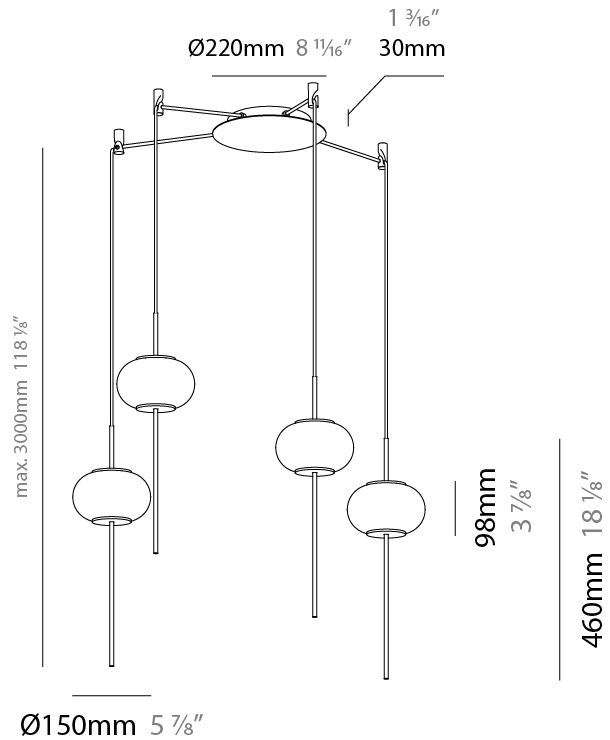

PROJECT	
TYPE	
SPECIFIER	
QUANTITY	
DATE	

ASTROS SUSPENSION

D91223

base number

1. To build a product code in our configurator select the specify button on the base model # product page
2. To build a manual product code on this datasheet choose from the options listed below in blue font and add the suffix to the base model #

GENERAL

Series: Astros
Brand: Milan
Division: Design
Mounting Type: Suspension
Mounting Location: Ceiling
Subcategory: Pendant

PHYSICAL

Shape: Oval
Height (mm): 460
Height (in): 18 1/8
Max. Overall Height (mm): 3000
Max. Overall Height (in): 118 1/8
Light Distribution: Omnidirectional
Weight (kg): 13.5
Weight (lbs): 29.799
Diffuser: Glass - Opal
Fixture Finish: MBQ
Fixture Material: Glass / Metal
Cable Details: 2540mm/100" Cable

ELECTRICAL

Number of Lamps: 8
Lamp Type: LED Retrofit
Bulb Included: Bulb Not Included
Total Output Wattage (W): 38.4
Max. Wattage Per Lamp (W): 4.8
Lamp Base: G9
Input Voltage (V): 120

LED

OPTICAL

RATINGS AND CERTIFICATIONS

Certified By: CSA Certified to UL and CSA Standards
IP rating: IP20