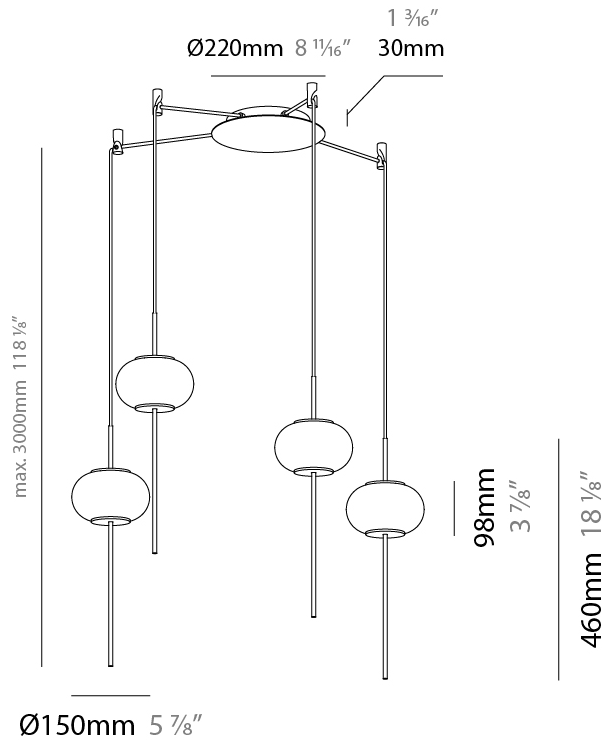

PROJECT	_____
TYPE	_____
SPECIFIER	_____
QUANTITY	_____
DATE	_____

ASTROS SUSPENSION

D91223

base number

1. To build a product code in our configurator select the specify button on the base model # product page
2. To build a manual product code on this datasheet choose from the options listed below in blue font and add the suffix to the base model #

GENERAL

Series: Astros
Brand: Milan
Division: Design
Mounting Type: Suspension
Mounting Location: Ceiling
Subcategory: Pendant

PHYSICAL

Shape: Oval
Height (mm): 460
Height (in): 18 1/8
Max. Overall Height (mm): 3000
Max. Overall Height (in): 118 1/8
Light Distribution: Omnidirectional
Weight (kg): 13.5
Weight (lbs): 29.799
Diffuser: Glass - Opal
Fixture Finish: MBQ
Fixture Material: Glass / Metal
Cable Details: 2540mm/100" Cable

ELECTRICAL

Number of Lamps: 8
Lamp Type: LED Retrofit
Bulb Included: Bulb Not Included
Total Output Wattage (W): 38.4
Max. Wattage Per Lamp (W): 4.8
Lamp Base: G9
Input Voltage (V): 120

LED

OPTICAL

RATINGS AND CERTIFICATIONS

Certified By: CSA Certified to UL and CSA Standards
IP rating: IP20