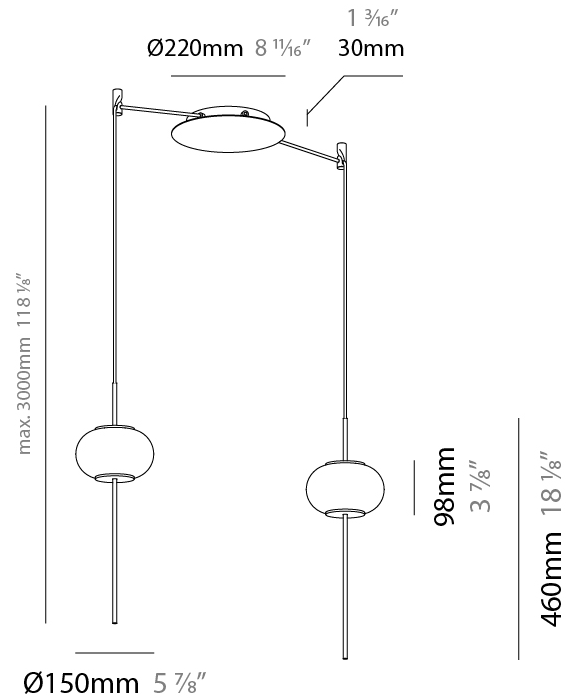

PROJECT	_____
TYPE	_____
SPECIFIER	_____
QUANTITY	_____
DATE	_____

ASTROS SUSPENSION

D91221

base number

1. To build a product code in our configurator select the specify button on the base model # product page
2. To build a manual product code on this datasheet choose from the options listed below in blue font and add the suffix to the base model #

GENERAL

Series: Astros
Brand: Milan
Division: Design
Mounting Type: Suspension
Mounting Location: Ceiling
Subcategory: Pendant

PHYSICAL

Shape: Oval
Height (mm): 460
Height (in): 18 1/8
Max. Overall Height (mm): 3000
Max. Overall Height (in): 118 1/8
Light Distribution: Omnidirectional
Weight (kg): 11.3
Weight (lbs): 24.999
Diffuser: Glass - Opal
Fixture Finish: MBQ
Fixture Material: Glass / Metal
Cable Details: 2540mm/100" Cable

ELECTRICAL

Number of Lamps: 4
Lamp Type: LED Retrofit
Bulb Included: Bulb Not Included
Total Output Wattage (W): 9.6
Max. Wattage Per Lamp (W): 4.8
Lamp Base: G9
Input Voltage (V): 120

LED

OPTICAL

RATINGS AND CERTIFICATIONS

Certified By: CSA Certified to UL and CSA Standards
IP rating: IP20