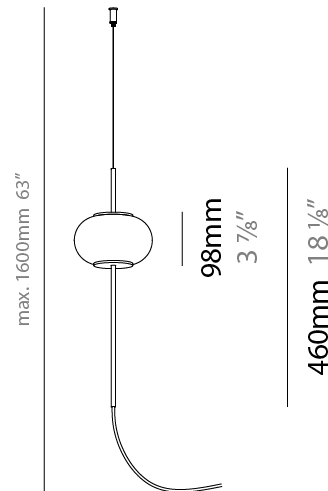

Ø150mm 5 7/8"