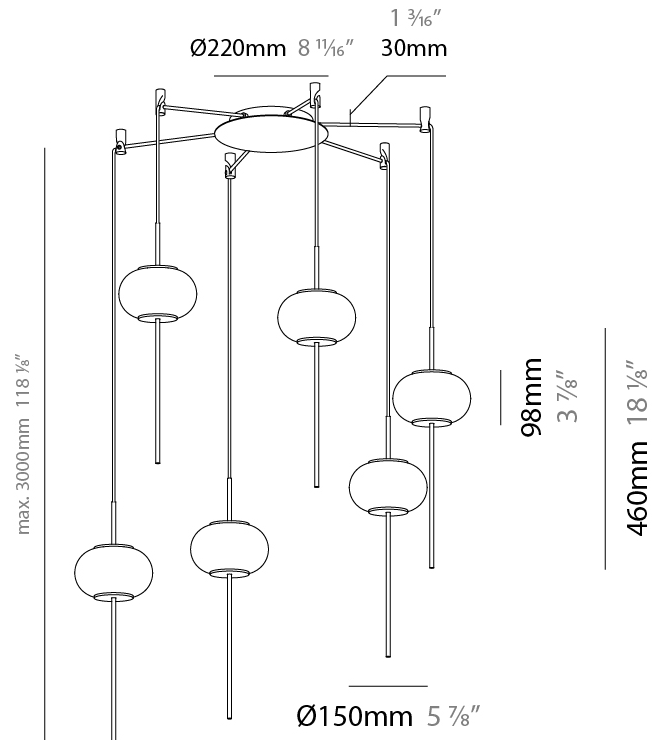

PROJECT	_____
TYPE	_____
SPECIFIER	_____
QUANTITY	_____
DATE	_____

ASTROS SUSPENSION

D91225

base number

1. To build a product code in our configurator select the specify button on the base model # product page
2. To build a manual product code on this datasheet choose from the options listed below in blue font and add the suffix to the base model #

GENERAL

Series: Astros
Brand: Milan
Division: Design
Mounting Type: Suspension
Mounting Location: Ceiling
Subcategory: Pendant

PHYSICAL

Shape: Oval
Height (mm): 460
Height (in): 18 1/8
Max. Overall Height (mm): 3000
Max. Overall Height (in): 118 1/8
Light Distribution: Omnidirectional
Weight (kg): 15.7
Weight (lbs): 34.619
Diffuser: Glass - Opal
Fixture Finish: MBQ
Fixture Material: Glass / Metal
Cable Details: 2540mm/100" Cable

ELECTRICAL

Number of Lamps: 6
Lamp Type: LED Retrofit
Bulb Included: Bulb Not Included
Total Output Wattage (W): 57.2
Max. Wattage Per Lamp (W): 4.8
Lamp Base: G9
Input Voltage (V): 120Vac Direct Line

LED

OPTICAL

RATINGS AND CERTIFICATIONS

Certified By: CSA Certified to UL and CSA Standards
IP rating: IP20