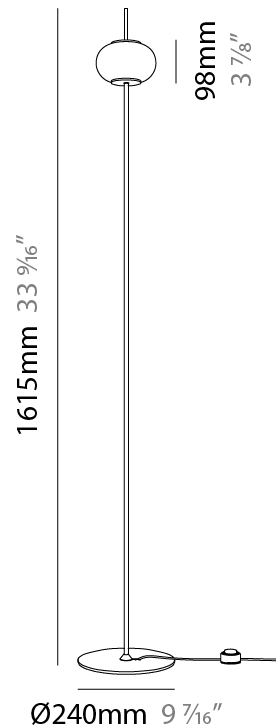

Ø150mm 5 7/8"