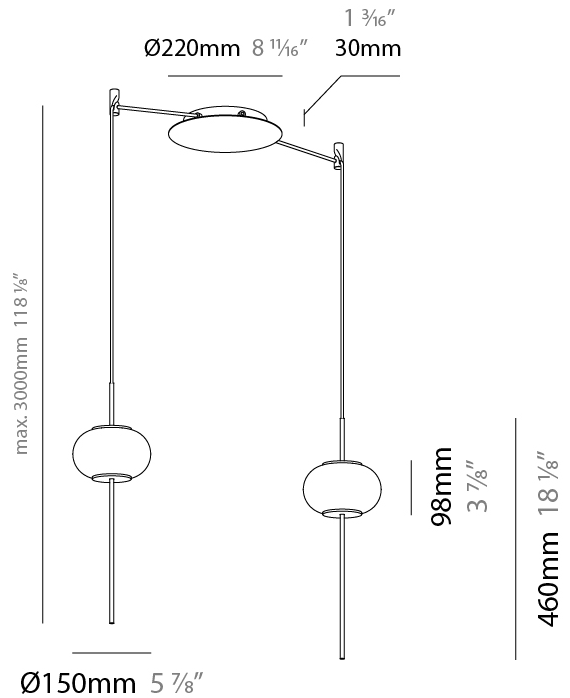

PROJECT	_____
TYPE	_____
SPECIFIER	_____
QUANTITY	_____
DATE	_____

ASTROS SUSPENSION

D91221

base number

1. To build a product code in our configurator select the specify button on the base model # product page
2. To build a manual product code on this datasheet choose from the options listed below in blue font and add the suffix to the base model #

GENERAL

Series: Astros
Brand: Milan
Division: Design
Mounting Type: Suspension
Mounting Location: Ceiling
Subcategory: Pendant

PHYSICAL

Shape: Oval
Height (mm): 460
Height (in): 18 1/8
Max. Overall Height (mm): 3000
Max. Overall Height (in): 118 1/8
Light Distribution: Omnidirectional
Weight (kg): 11.3
Weight (lbs): 24.999
Diffuser: Glass - Opal
Fixture Finish: MBQ
Fixture Material: Glass / Metal
Cable Details: 2540mm/100" Cable

ELECTRICAL

Number of Lamps: 4
Lamp Type: LED Retrofit
Bulb Included: Bulb Not Included
Total Output Wattage (W): 9.6
Max. Wattage Per Lamp (W): 4.8
Lamp Base: G9
Input Voltage (V): 120

LED

OPTICAL

RATINGS AND CERTIFICATIONS

Certified By: CSA Certified to UL and CSA Standards
IP rating: IP20