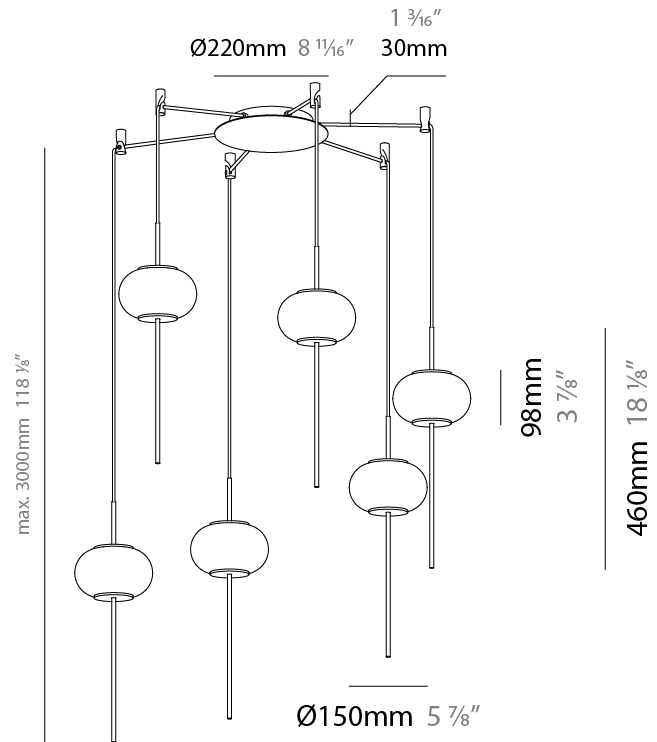

PROJECT	_____
TYPE	_____
SPECIFIER	_____
QUANTITY	_____
DATE	_____

ASTROS SUSPENSION

D91225

base number

1. To build a product code in our configurator select the specify button on the base model # product page
2. To build a manual product code on this datasheet choose from the options listed below in blue font and add the suffix to the base model #

GENERAL

Series: Astros
Brand: Milan
Division: Design
Mounting Type: Suspension
Mounting Location: Ceiling
Subcategory: Pendant

PHYSICAL

Shape: Oval
Height (mm): 460
Height (in): 18 1/8
Max. Overall Height (mm): 3000
Max. Overall Height (in): 118 1/8
Light Distribution: Omnidirectional
Weight (kg): 15.7
Weight (lbs): 34.619
Diffuser: Glass - Opal
Fixture Finish: MBQ
Fixture Material: Glass / Metal
Cable Details: 2540mm/100" Cable

ELECTRICAL

Number of Lamps: 6
Lamp Type: LED Retrofit
Bulb Included: Bulb Not Included
Total Output Wattage (W): 57.2
Max. Wattage Per Lamp (W): 4.8
Lamp Base: G9
Input Voltage (V): 120Vac Direct Line

LED

OPTICAL

RATINGS AND CERTIFICATIONS

Certified By: CSA Certified to UL and CSA Standards
IP rating: IP20