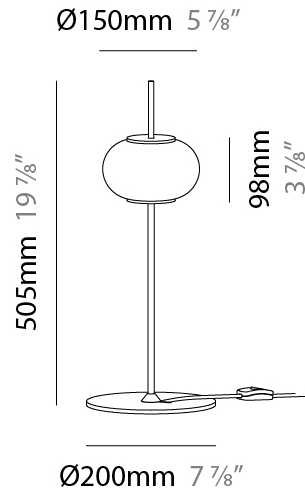

PROJECT
TYPE
SPECIFIER
QUANTITY
DATE

ASTROS PORTABLE

D94053

base number

1. To build a product code in our configurator select the specify button on the base model # product page
2. To build a manual product code on this datasheet choose from the options listed below in blue font and add the suffix to the base model #

GENERAL

Series: Astros
Brand: Milan
Division: Design
Mounting Type: Portable
Mounting Location: Table
Subcategory: Table

PHYSICAL

Shape: Oval
Diameter (mm): 200
Diameter (in): 7 7/8
Height (mm): 505
Height (in): 19 7/8
Light Distribution: Omnidirectional
Weight (kg): 1.3
Weight (lbs): 2.899
Diffuser: Glass - Opal
Fixture Finish: MBQ
Fixture Material: Glass / Metal
Cable Details: 2000mm / 78 3/4" Cable complete with Switch

ELECTRICAL

Number of Lamps: 2
Lamp Type: LED Retrofit
Bulb Included: Bulb Not Included
Total Output Wattage (W): 9.6
Max. Wattage Per Lamp (W): 4.8
Lamp Base: G9
Input Voltage (V): 120

LED

OPTICAL

RATINGS AND CERTIFICATIONS

Certified By: CSA Certified to UL and CSA Standards
IP rating: IP20