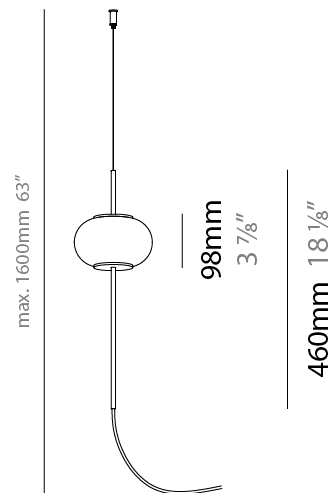

Ø150mm 5 7/8"