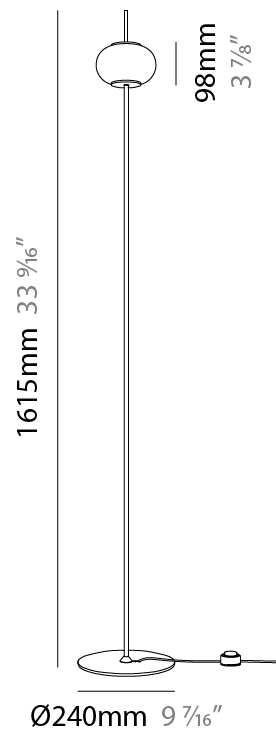

Ø150mm 5 7/8"