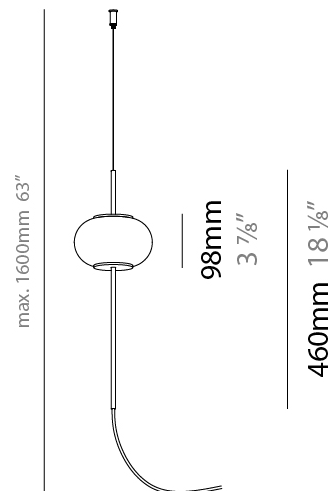

Ø150mm 5 7/8"