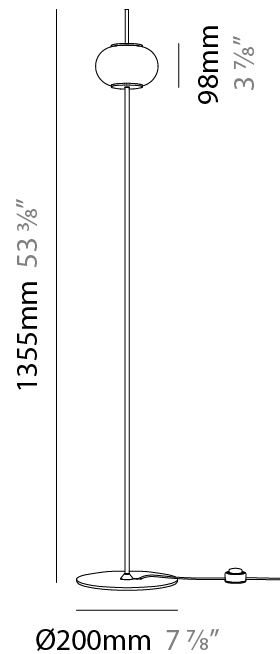

Ø150mm 5 7/8"