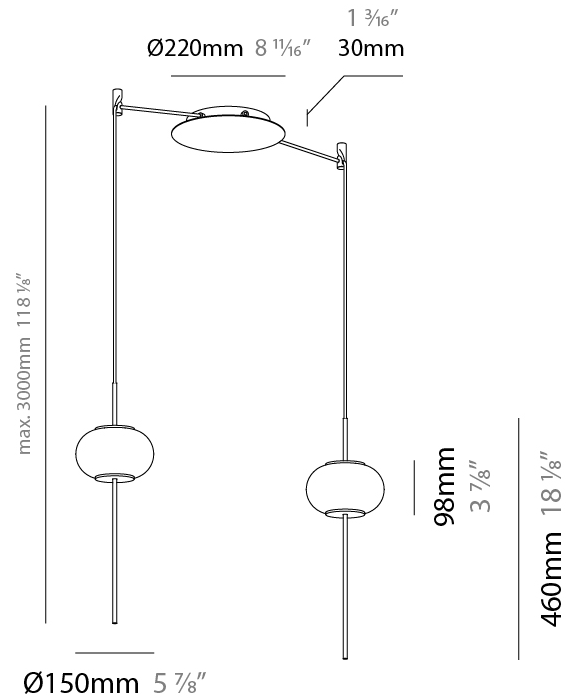

PROJECT	
TYPE	
SPECIFIER	
QUANTITY	
DATE	

ASTROS SUSPENSION

D91221

base number

1. To build a product code in our configurator select the specify button on the base model # product page
2. To build a manual product code on this datasheet choose from the options listed below in blue font and add the suffix to the base model #

GENERAL

Series: Astros
Brand: Milan
Division: Design
Mounting Type: Suspension
Mounting Location: Ceiling
Subcategory: Pendant

PHYSICAL

Shape: Oval
Height (mm): 460
Height (in): 18 1/8
Max. Overall Height (mm): 3000
Max. Overall Height (in): 118 1/8
Light Distribution: Omnidirectional
Weight (kg): 11.3
Weight (lbs): 24.999
Diffuser: Glass - Opal
Fixture Finish: MBQ
Fixture Material: Glass / Metal
Cable Details: 2540mm/100" Cable

ELECTRICAL

Number of Lamps: 4
Lamp Type: LED Retrofit
Bulb Included: Bulb Not Included
Total Output Wattage (W): 9.6
Max. Wattage Per Lamp (W): 4.8
Lamp Base: G9
Input Voltage (V): 120

LED

OPTICAL

RATINGS AND CERTIFICATIONS

Certified By: CSA Certified to UL and CSA Standards
IP rating: IP20