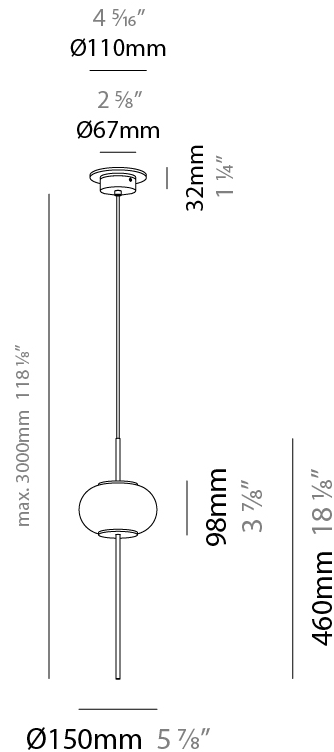

PROJECT	
TYPE	
SPECIFIER	
QUANTITY	
DATE	

ASTROS SUSPENSION

D91231

base number

1. To build a product code in our configurator select the specify button on the base model # product page
2. To build a manual product code on this datasheet choose from the options listed below in blue font and add the suffix to the base model #

GENERAL

Series: Astros
Brand: Milan
Division: Design
Mounting Type: Suspension
Mounting Location: Ceiling
Subcategory: Pendant

PHYSICAL

Shape: Oval
Diameter (mm): 150
Diameter (in): 5 7/8
Height (mm): 460
Height (in): 18 1/8
Max. Overall Height (mm): 3000
Max. Overall Height (in): 118 1/8
Light Distribution: Omnidirectional
Diffuser: Glass - Opal
Fixture Finish: MBQ
Fixture Material: Glass / Metal
Cable Details: 2540mm/100" Cable

ELECTRICAL

Number of Lamps: 2
Lamp Type: LED Retrofit
Bulb Included: Bulb Not Included
Max. Wattage Per Lamp (W): 4.8
Lamp Base: G9
Input Voltage (V): 120

LED

OPTICAL

RATINGS AND CERTIFICATIONS

Certified By: Certified for North American Standards
IP rating: IP20