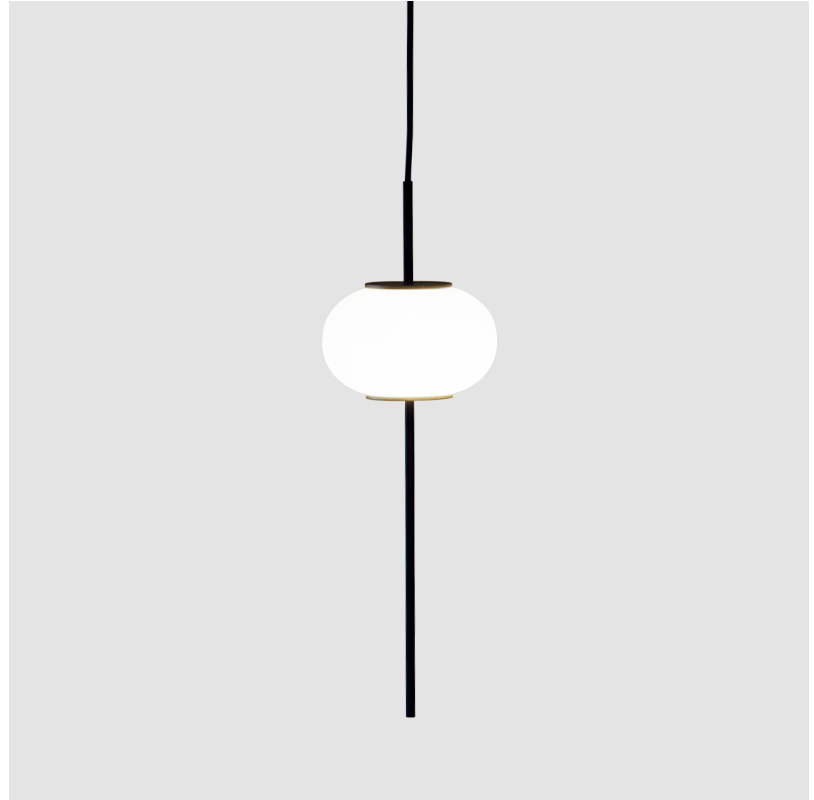

PROJECT	
TYPE	
SPECIFIER	
QUANTITY	
DATE	

ASTROS SUSPENSION

D91220

base number

1. To build a product code in our configurator select the specify button on the base model # product page
2. To build a manual product code on this datasheet choose from the options listed below in blue font and add the suffix to the base model #

GENERAL

Series: Astros
Brand: Milan
Division: Design
Mounting Type: Suspension
Mounting Location: Ceiling
Subcategory: Pendant

PHYSICAL

Shape: Oval
Diameter (mm): 150
Diameter (in): 5 7/8
Height (mm): 460
Height (in): 18 1/8
Max. Overall Height (mm): 3000
Max. Overall Height (in): 118 1/8
Light Distribution: Omnidirectional
Weight (kg): 1.8
Weight (lbs): 3.999
Diffuser: Glass - Opal
Fixture Finish: MBQ
Fixture Material: Glass / Metal
Cable Details: 2540mm/100" Cable

ELECTRICAL

Number of Lamps: 2
Lamp Type: LED Retrofit
Bulb Included: Bulb Not Included
Total Output Wattage (W): 9.6
Max. Wattage Per Lamp (W): 4.8
Lamp Base: G9
Input Voltage (V): 120

LED

OPTICAL

RATINGS AND CERTIFICATIONS

Certified By: CSA Certified to UL and CSA Standards
IP rating: IP20