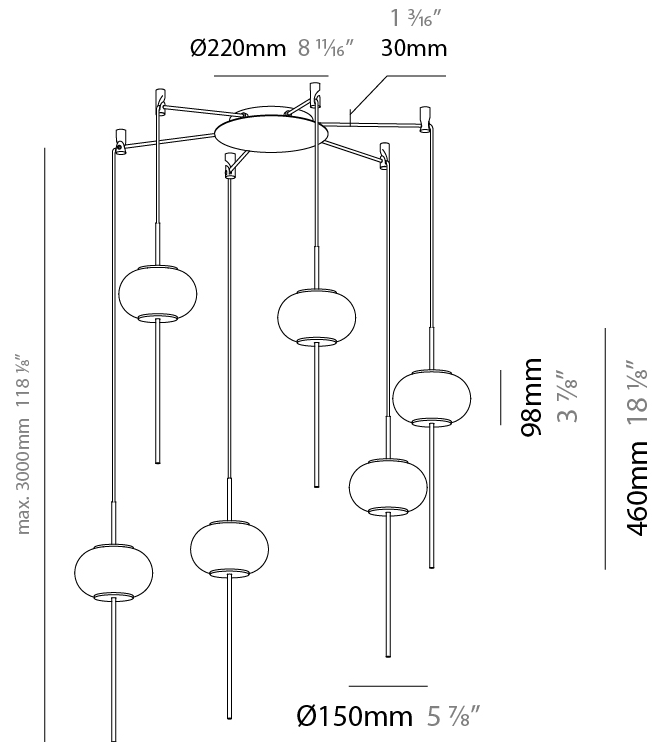

PROJECT	_____
TYPE	_____
SPECIFIER	_____
QUANTITY	_____
DATE	_____

ASTROS SUSPENSION

D91225

base number

1. To build a product code in our configurator select the specify button on the base model # product page
2. To build a manual product code on this datasheet choose from the options listed below in blue font and add the suffix to the base model #

GENERAL

Series: Astros
Brand: Milan
Division: Design
Mounting Type: Suspension
Mounting Location: Ceiling
Subcategory: Pendant

PHYSICAL

Shape: Oval
Height (mm): 460
Height (in): 18 1/8
Max. Overall Height (mm): 3000
Max. Overall Height (in): 118 1/8
Light Distribution: Omnidirectional
Weight (kg): 15.7
Weight (lbs): 34.619
Diffuser: Glass - Opal
Fixture Finish: MBQ
Fixture Material: Glass / Metal
Cable Details: 2540mm/100" Cable

ELECTRICAL

Number of Lamps: 6
Lamp Type: LED Retrofit
Bulb Included: Bulb Not Included
Total Output Wattage (W): 57.2
Max. Wattage Per Lamp (W): 4.8
Lamp Base: G9
Input Voltage (V): 120Vac Direct Line

LED

OPTICAL

RATINGS AND CERTIFICATIONS

Certified By: CSA Certified to UL and CSA Standards
IP rating: IP20