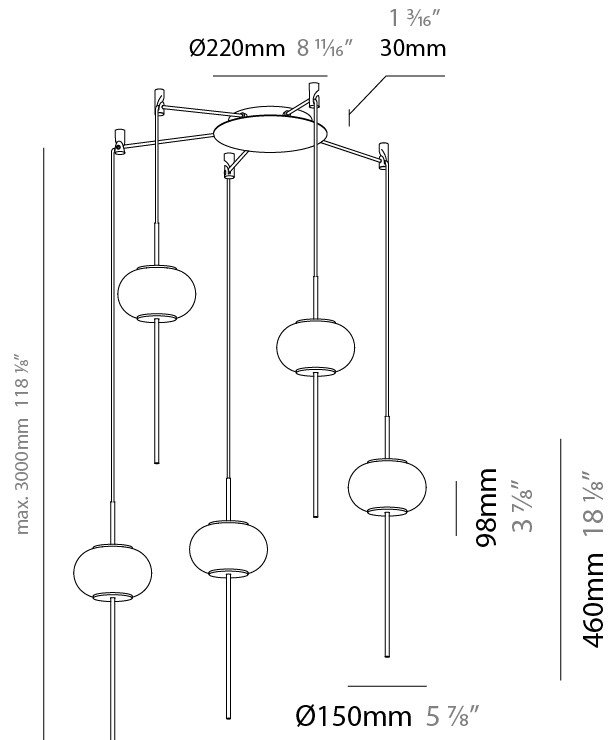

PROJECT	_____
TYPE	_____
SPECIFIER	_____
QUANTITY	_____
DATE	_____

ASTROS SUSPENSION

D91224

base number

1. To build a product code in our configurator select the specify button on the base model # product page
2. To build a manual product code on this datasheet choose from the options listed below in blue font and add the suffix to the base model #

GENERAL

Series: Astros
Brand: Milan
Division: Design
Mounting Type: Suspension
Mounting Location: Ceiling
Subcategory: Pendant

PHYSICAL

Shape: Oval
Height (mm): 460
Height (in): 18 1/8
Max. Overall Height (mm): 3000
Max. Overall Height (in): 118 1/8
Light Distribution: Omnidirectional
Weight (kg): 14.6
Weight (lbs): 32.199
Diffuser: Glass - Opal
Fixture Finish: MBQ
Fixture Material: Glass / Metal
Cable Details: 2540mm/100" Cable

ELECTRICAL

Number of Lamps: 10
Lamp Type: LED Retrofit
Bulb Included: Bulb Not Included
Total Output Wattage (W): 48
Max. Wattage Per Lamp (W): 4.8
Lamp Base: G9
Input Voltage (V): 120

LED

OPTICAL

RATINGS AND CERTIFICATIONS

Certified By: CSA Certified to UL and CSA Standards
IP rating: IP20