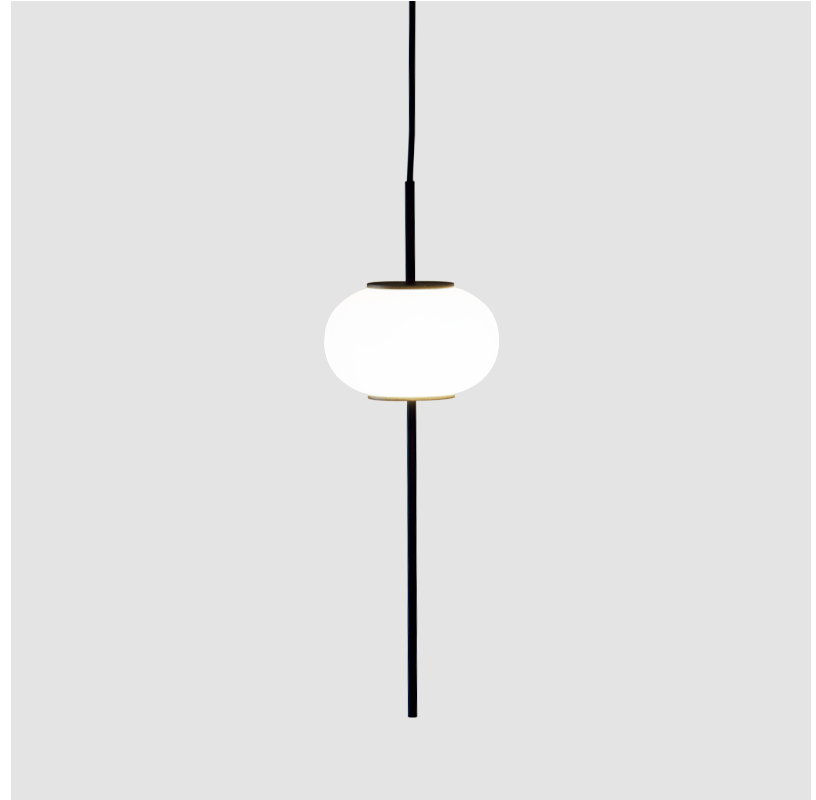

PROJECT	
TYPE	
SPECIFIER	
QUANTITY	
DATE	

ASTROS SUSPENSION

D91231

base number

1. To build a product code in our configurator select the specify button on the base model # product page
2. To build a manual product code on this datasheet choose from the options listed below in blue font and add the suffix to the base model #

GENERAL

Series: Astros
Brand: Milan
Division: Design
Mounting Type: Suspension
Mounting Location: Ceiling
Subcategory: Pendant

PHYSICAL

Shape: Oval
Diameter (mm): 150
Diameter (in): 5 7/8
Height (mm): 460
Height (in): 18 1/8
Max. Overall Height (mm): 3000
Max. Overall Height (in): 118 1/8
Light Distribution: Omnidirectional
Diffuser: Glass - Opal
Fixture Finish: MBQ
Fixture Material: Glass / Metal
Cable Details: 2540mm/100" Cable

ELECTRICAL

Number of Lamps: 2
Lamp Type: LED Retrofit
Bulb Included: Bulb Not Included
Max. Wattage Per Lamp (W): 4.8
Lamp Base: G9
Input Voltage (V): 120

LED

OPTICAL

RATINGS AND CERTIFICATIONS

Certified By: Certified for North American Standards
IP rating: IP20