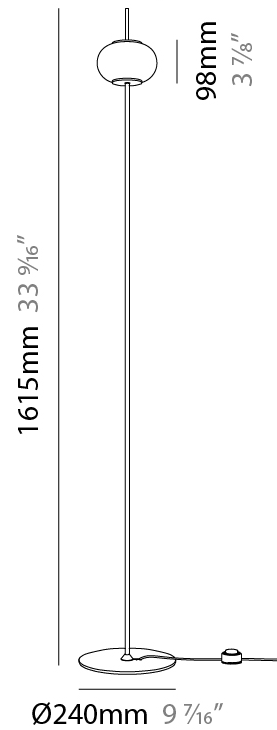

Ø150mm 5 7/8"