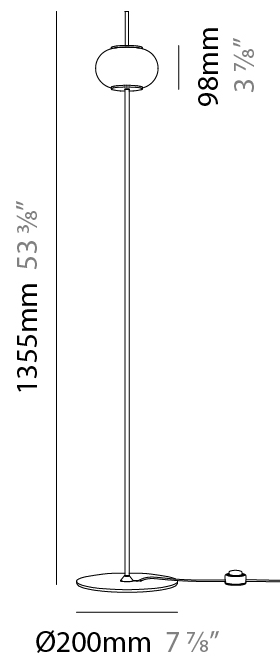

Ø150mm 5 7/8"