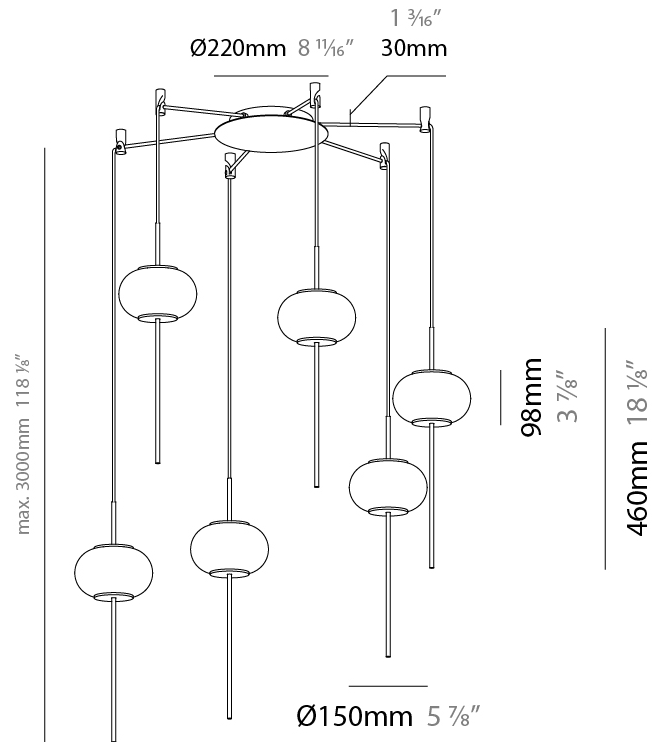

PROJECT	_____
TYPE	_____
SPECIFIER	_____
QUANTITY	_____
DATE	_____

ASTROS SUSPENSION

D91225

base number

1. To build a product code in our configurator select the specify button on the base model # product page
2. To build a manual product code on this datasheet choose from the options listed below in blue font and add the suffix to the base model #

GENERAL

Series: Astros
Brand: Milan
Division: Design
Mounting Type: Suspension
Mounting Location: Ceiling
Subcategory: Pendant

PHYSICAL

Shape: Oval
Height (mm): 460
Height (in): 18 1/8
Max. Overall Height (mm): 3000
Max. Overall Height (in): 118 1/8
Light Distribution: Omnidirectional
Weight (kg): 15.7
Weight (lbs): 34.619
Diffuser: Glass - Opal
Fixture Finish: MBQ
Fixture Material: Glass / Metal
Cable Details: 2540mm/100" Cable

ELECTRICAL

Number of Lamps: 6
Lamp Type: LED Retrofit
Bulb Included: Bulb Not Included
Total Output Wattage (W): 57.2
Max. Wattage Per Lamp (W): 4.8
Lamp Base: G9
Input Voltage (V): 120Vac Direct Line

LED

OPTICAL

RATINGS AND CERTIFICATIONS

Certified By: CSA Certified to UL and CSA Standards
IP rating: IP20