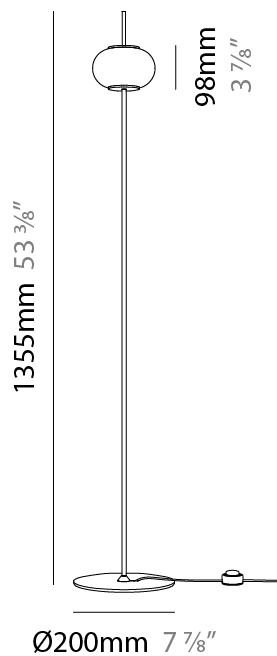

Ø150mm 5 7/8"