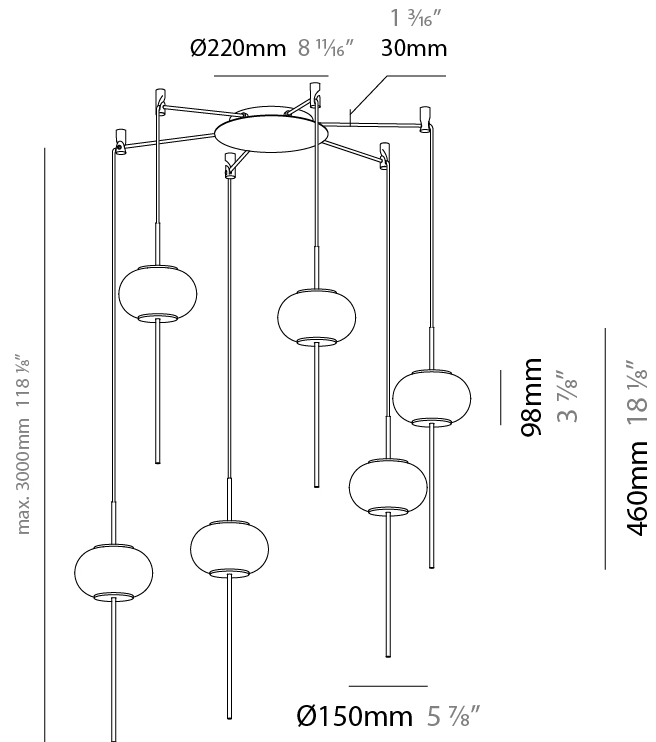

PROJECT	
TYPE	
SPECIFIER	
QUANTITY	
DATE	

ASTROS SUSPENSION

D91225

base number

1. To build a product code in our configurator select the specify button on the base model # product page
2. To build a manual product code on this datasheet choose from the options listed below in blue font and add the suffix to the base model #

GENERAL

Series: Astros
Brand: Milan
Division: Design
Mounting Type: Suspension
Mounting Location: Ceiling
Subcategory: Pendant

PHYSICAL

Shape: Oval
Height (mm): 460
Height (in): 18 1/8
Max. Overall Height (mm): 3000
Max. Overall Height (in): 118 1/8
Light Distribution: Omnidirectional
Weight (kg): 15.7
Weight (lbs): 34.619
Diffuser: Glass - Opal
Fixture Finish: MBQ
Fixture Material: Glass / Metal
Cable Details: 2540mm/100" Cable

ELECTRICAL

Number of Lamps: 6
Lamp Type: LED Retrofit
Bulb Included: Bulb Not Included
Total Output Wattage (W): 57.2
Max. Wattage Per Lamp (W): 4.8
Lamp Base: G9
Input Voltage (V): 120Vac Direct Line

LED

OPTICAL

RATINGS AND CERTIFICATIONS

Certified By: CSA Certified to UL and CSA Standards
IP rating: IP20