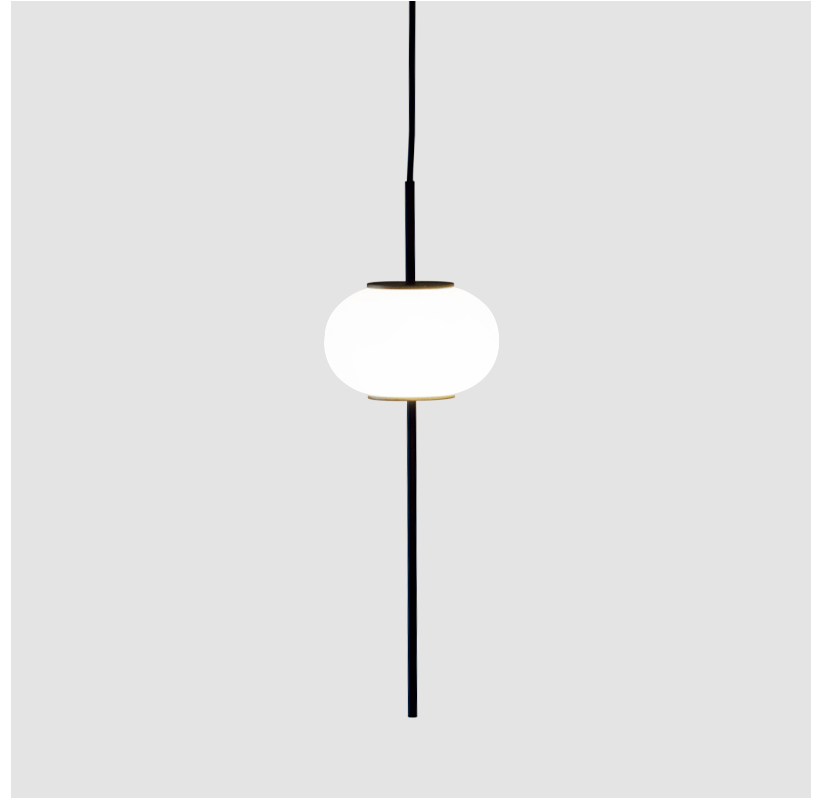

PROJECT	
TYPE	
SPECIFIER	
QUANTITY	
DATE	

ASTROS SUSPENSION

D91231

base number

1. To build a product code in our configurator select the specify button on the base model # product page
2. To build a manual product code on this datasheet choose from the options listed below in blue font and add the suffix to the base model #

GENERAL

Series: Astros
Brand: Milan
Division: Design
Mounting Type: Suspension
Mounting Location: Ceiling
Subcategory: Pendant

PHYSICAL

Shape: Oval
Diameter (mm): 150
Diameter (in): 5 7/8
Height (mm): 460
Height (in): 18 1/8
Max. Overall Height (mm): 3000
Max. Overall Height (in): 118 1/8
Light Distribution: Omnidirectional
Diffuser: Glass - Opal
Fixture Finish: MBQ
Fixture Material: Glass / Metal
Cable Details: 2540mm/100" Cable

ELECTRICAL

Number of Lamps: 2
Lamp Type: LED Retrofit
Bulb Included: Bulb Not Included
Max. Wattage Per Lamp (W): 4.8
Lamp Base: G9
Input Voltage (V): 120

LED

OPTICAL

RATINGS AND CERTIFICATIONS

Certified By: Certified for North American Standards
IP rating: IP20