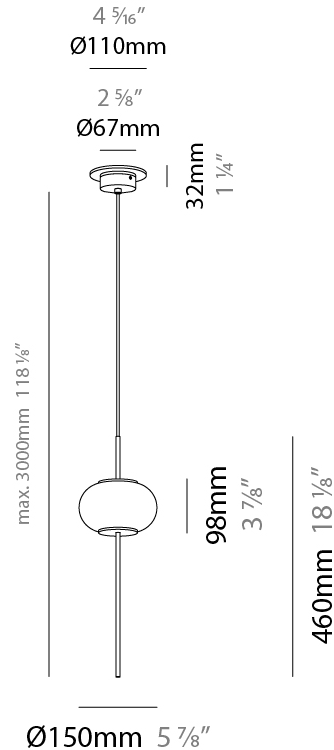

PROJECT	
TYPE	
SPECIFIER	
QUANTITY	
DATE	

ASTROS SUSPENSION

D91220

base number

1. To build a product code in our configurator select the specify button on the base model # product page
2. To build a manual product code on this datasheet choose from the options listed below in blue font and add the suffix to the base model #

GENERAL

Series: Astros
Brand: Milan
Division: Design
Mounting Type: Suspension
Mounting Location: Ceiling
Subcategory: Pendant

PHYSICAL

Shape: Oval
Diameter (mm): 150
Diameter (in): 5 7/8
Height (mm): 460
Height (in): 18 1/8
Max. Overall Height (mm): 3000
Max. Overall Height (in): 118 1/8
Light Distribution: Omnidirectional
Weight (kg): 1.8
Weight (lbs): 3.999
Diffuser: Glass - Opal
Fixture Finish: MBQ
Fixture Material: Glass / Metal
Cable Details: 2540mm/100" Cable

ELECTRICAL

Number of Lamps: 2
Lamp Type: LED Retrofit
Bulb Included: Bulb Not Included
Total Output Wattage (W): 9.6
Max. Wattage Per Lamp (W): 4.8
Lamp Base: G9
Input Voltage (V): 120

LED

OPTICAL

RATINGS AND CERTIFICATIONS

Certified By: CSA Certified to UL and CSA Standards
IP rating: IP20