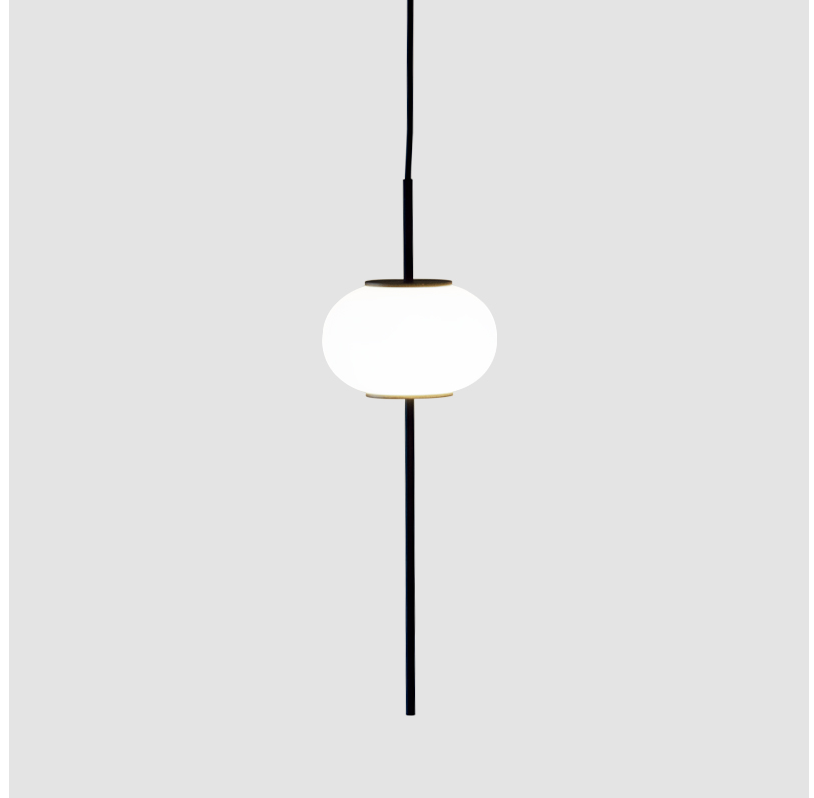

PROJECT	
TYPE	
SPECIFIER	
QUANTITY	
DATE	

ASTROS SUSPENSION

D91220

base number

1. To build a product code in our configurator select the specify button on the base model # product page
2. To build a manual product code on this datasheet choose from the options listed below in blue font and add the suffix to the base model #

GENERAL

Series: Astros
Brand: Milan
Division: Design
Mounting Type: Suspension
Mounting Location: Ceiling
Subcategory: Pendant

PHYSICAL

Shape: Oval
Diameter (mm): 150
Diameter (in): 5 7/8
Height (mm): 460
Height (in): 18 1/8
Max. Overall Height (mm): 3000
Max. Overall Height (in): 118 1/8
Light Distribution: Omnidirectional
Weight (kg): 1.8
Weight (lbs): 3.999
Diffuser: Glass - Opal
Fixture Finish: MBQ
Fixture Material: Glass / Metal
Cable Details: 2540mm/100" Cable

ELECTRICAL

Number of Lamps: 2
Lamp Type: LED Retrofit
Bulb Included: Bulb Not Included
Total Output Wattage (W): 9.6
Max. Wattage Per Lamp (W): 4.8
Lamp Base: G9
Input Voltage (V): 120

LED

OPTICAL

RATINGS AND CERTIFICATIONS

Certified By: CSA Certified to UL and CSA Standards
IP rating: IP20