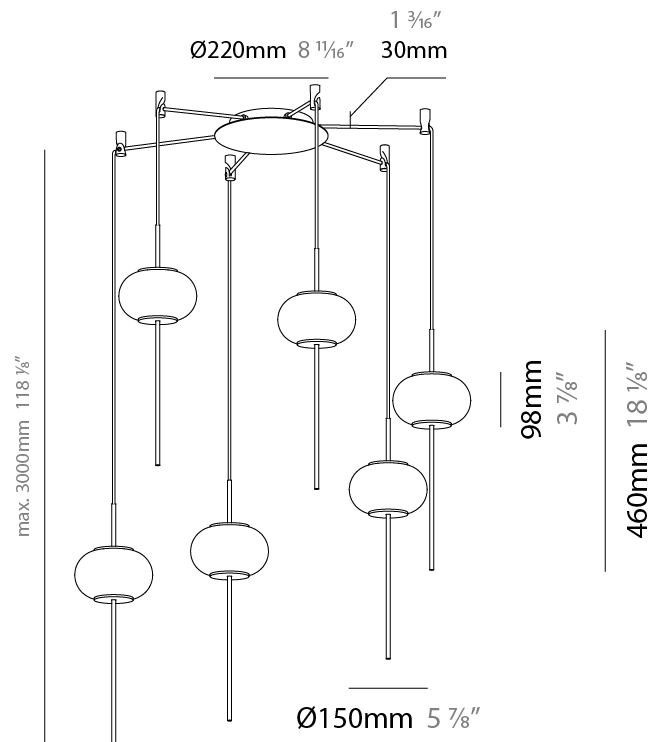

PROJECT	
TYPE	
SPECIFIER	
QUANTITY	
DATE	

ASTROS SUSPENSION

D91225

base number

1. To build a product code in our configurator select the specify button on the base model # product page
2. To build a manual product code on this datasheet choose from the options listed below in blue font and add the suffix to the base model #

GENERAL

Series: Astros
Brand: Milan
Division: Design
Mounting Type: Suspension
Mounting Location: Ceiling
Subcategory: Pendant

PHYSICAL

Shape: Oval
Height (mm): 460
Height (in): 18 1/8
Max. Overall Height (mm): 3000
Max. Overall Height (in): 118 1/8
Light Distribution: Omnidirectional
Weight (kg): 15.7
Weight (lbs): 34.619
Diffuser: Glass - Opal
Fixture Finish: MBQ
Fixture Material: Glass / Metal
Cable Details: 2540mm/100" Cable

ELECTRICAL

Number of Lamps: 6
Lamp Type: LED Retrofit
Bulb Included: Bulb Not Included
Total Output Wattage (W): 57.2
Max. Wattage Per Lamp (W): 4.8
Lamp Base: G9
Input Voltage (V): 120Vac Direct Line

LED

OPTICAL

RATINGS AND CERTIFICATIONS

Certified By: CSA Certified to UL and CSA Standards
IP rating: IP20