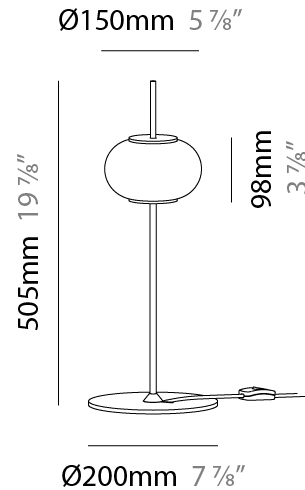

PROJECT	_____
TYPE	_____
SPECIFIER	_____
QUANTITY	_____
DATE	_____

ASTROS PORTABLE

D94053

base number

1. To build a product code in our configurator select the specify button on the base model # product page
2. To build a manual product code on this datasheet choose from the options listed below in blue font and add the suffix to the base model #

GENERAL

Series: Astros
Brand: Milan
Division: Design
Mounting Type: Portable
Mounting Location: Table
Subcategory: Table

PHYSICAL

Shape: Oval
Diameter (mm): 200
Diameter (in): 7 7/8
Height (mm): 505
Height (in): 19 7/8
Light Distribution: Omnidirectional
Weight (kg): 1.3
Weight (lbs): 2.899
Diffuser: Glass - Opal
Fixture Finish: MBQ
Fixture Material: Glass / Metal
Cable Details: 2000mm / 78 3/4" Cable complete with Switch

ELECTRICAL

Number of Lamps: 2
Lamp Type: LED Retrofit
Bulb Included: Bulb Not Included
Total Output Wattage (W): 9.6
Max. Wattage Per Lamp (W): 4.8
Lamp Base: G9
Input Voltage (V): 120

LED

OPTICAL

RATINGS AND CERTIFICATIONS

Certified By: CSA Certified to UL and CSA Standards
IP rating: IP20