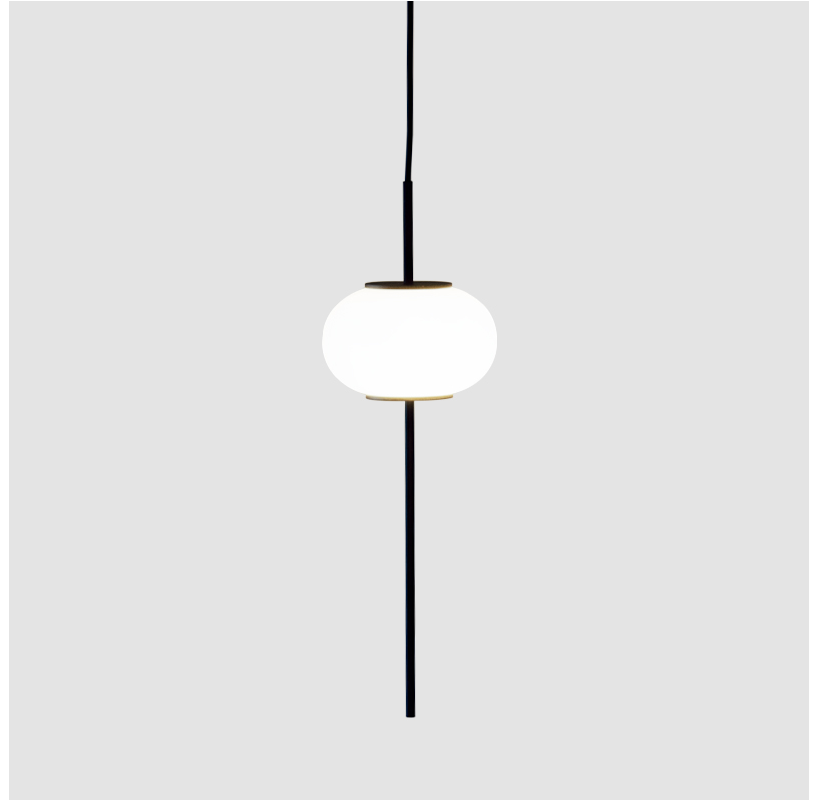

PROJECT	
TYPE	
SPECIFIER	
QUANTITY	
DATE	

ASTROS SUSPENSION

D91231

base number

1. To build a product code in our configurator select the specify button on the base model # product page
2. To build a manual product code on this datasheet choose from the options listed below in blue font and add the suffix to the base model #

GENERAL

Series: Astros
Brand: Milan
Division: Design
Mounting Type: Suspension
Mounting Location: Ceiling
Subcategory: Pendant

PHYSICAL

Shape: Oval
Diameter (mm): 150
Diameter (in): 5 7/8
Height (mm): 460
Height (in): 18 1/8
Max. Overall Height (mm): 3000
Max. Overall Height (in): 118 1/8
Light Distribution: Omnidirectional
Diffuser: Glass - Opal
Fixture Finish: MBQ
Fixture Material: Glass / Metal
Cable Details: 2540mm/100" Cable

ELECTRICAL

Number of Lamps: 2
Lamp Type: LED Retrofit
Bulb Included: Bulb Not Included
Max. Wattage Per Lamp (W): 4.8
Lamp Base: G9
Input Voltage (V): 120

LED

OPTICAL

RATINGS AND CERTIFICATIONS

Certified By: Certified for North American Standards
IP rating: IP20