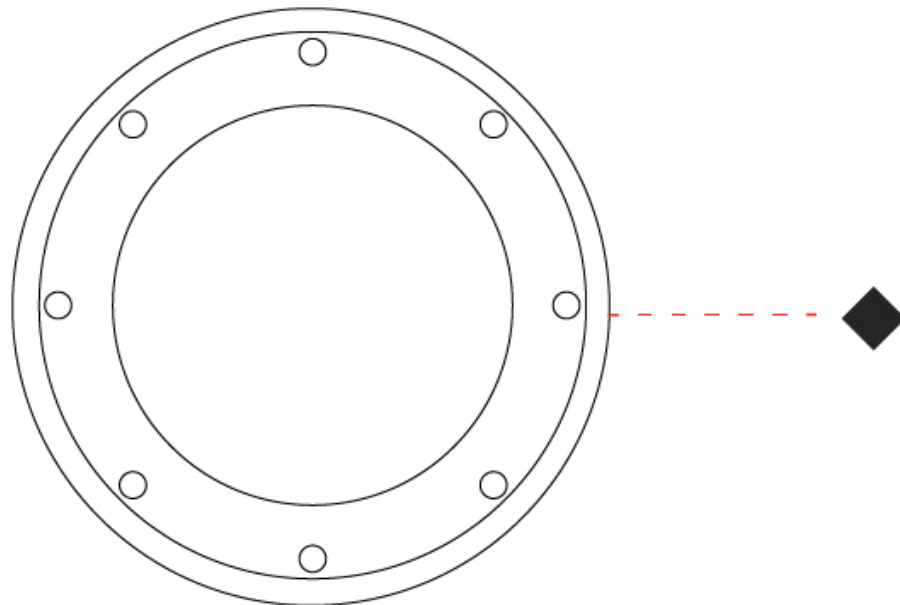

E9I634-

PROJECT	_____
TYPE	_____
SPECIFIER	_____
QUANTITY	_____
DATE	_____

E