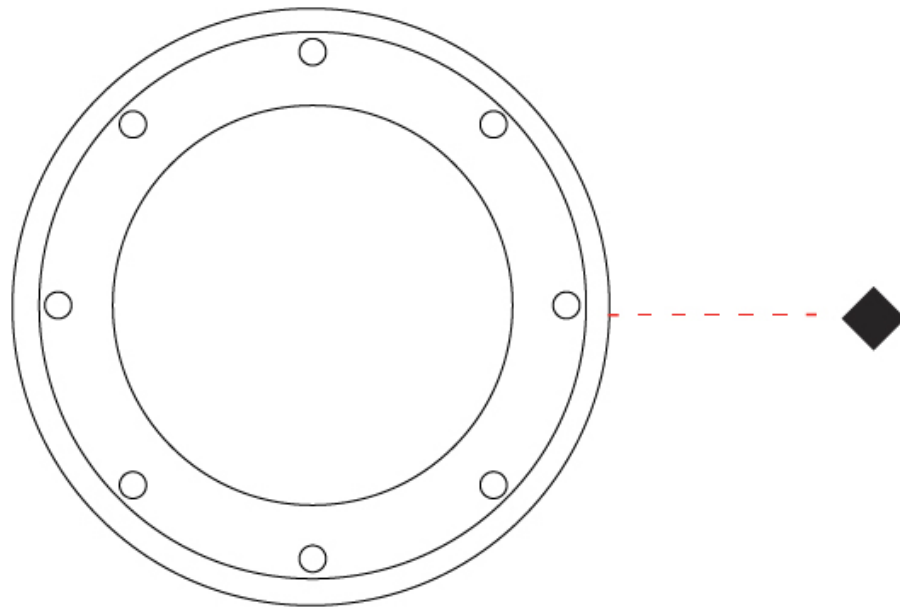

E9I431-

PROJECT	_____
TYPE	_____
SPECIFIER	_____
QUANTITY	_____
DATE	_____