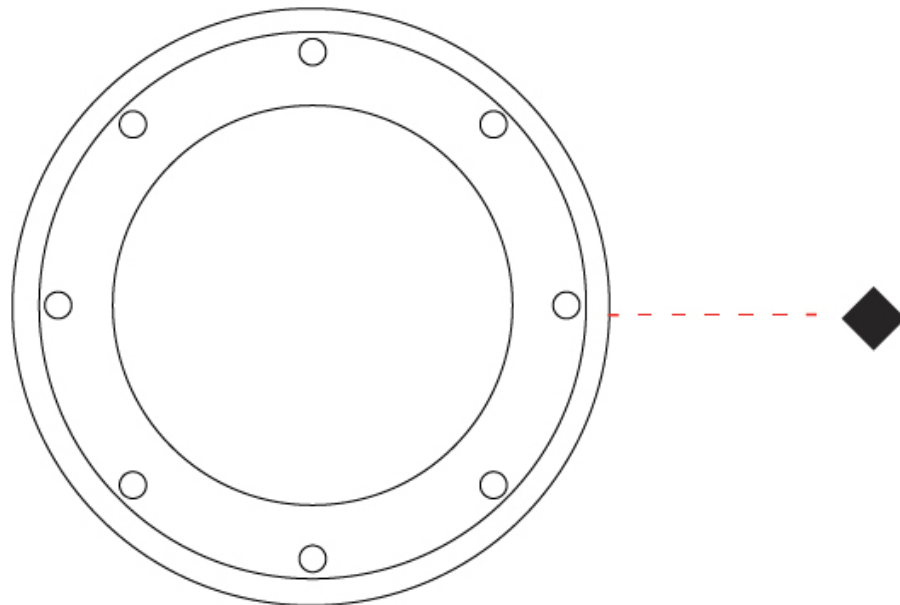

277mm 10 7/8"

190mm 7 1/2"

162mm 6 3/8"

E9I634-

PROJECT	_____
TYPE	_____
SPECIFIER	_____
QUANTITY	_____
DATE	_____

PROJECT	_____
TYPE	_____
SPECIFIER	_____
QUANTITY	_____
DATE	_____

Fixture Finish

Black - BLK