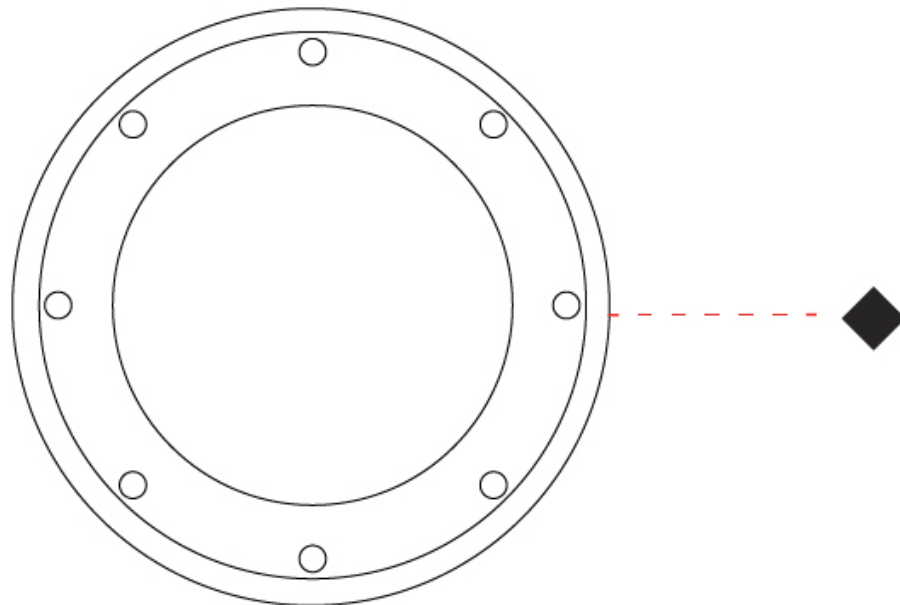

E9I431-

PROJECT	_____
TYPE	_____
SPECIFIER	_____
QUANTITY	_____
DATE	_____