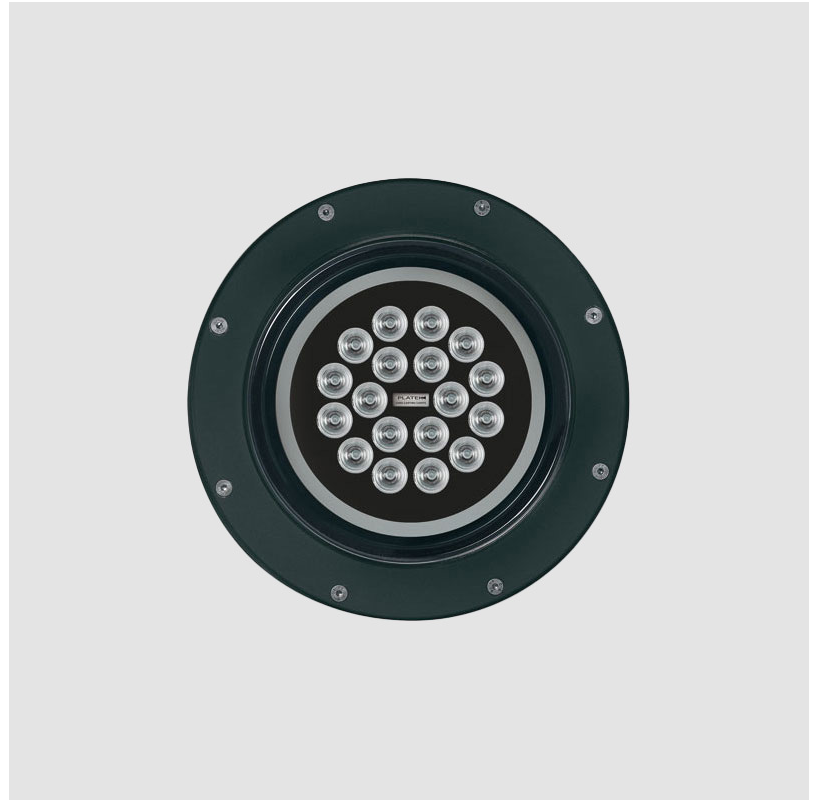

GENERAL

Series: Atlantique
Brand: Platek
Division: Exterior
Mounting Type: Recessed
Mounting Location: In-Ground
Subcategory: Drive Over

PHYSICAL

Shape: Round
Diameter (mm): 277
Diameter (in): 10 ⁷/₈
Height (mm): 162
Height (in): 6 ³/₈
Light Distribution: Direct
Weight (kg): 7.1
Weight (lbs): 15.65
Load Resistance (kg): 4500
Load Resistance (lbs): 9920
Installation Requirement: Installation in sleeve set in concrete with a 20-30 cm gravel drain bed
Diffuser: Flat Tempered Glass - 12mm / 5/32"
Fixture Finish: BLK
Fixture Material: Aluminum Die Cast

ELECTRICAL

Lamp Type: LED
Input Wattage (W): 32
Total Output Wattage (W): 27
Dimming: Non-Dimmable
Driver Included: Yes
Driver Location: Integrated
Driver Type: Constant Current - Universal
Driver Class: Class 2
Input Voltage (V): 120
Constant Current (MA): Max. 533
Upon Request: Remote: 0-10Vdc dimming 277V

LED

Number of LEDs: 18
Color Temperature (°K): 3000 / 4000
Max. Delivered Lumen (lm): 2100 - 3115 / 2185 - 3240
Nominal Lumen (lm): 3420 / 3600
CRI: >80 CRI
Lamp Life (hrs): 60000

OPTICAL

Optic°: 9 / 26 / 40 / Elliptical

RATINGS AND CERTIFICATIONS

Certified By: Certified for North American Standards
IP rating: IP68
IK Rating: IK10
Upon Request: Higher Maximum Ambient Temperature