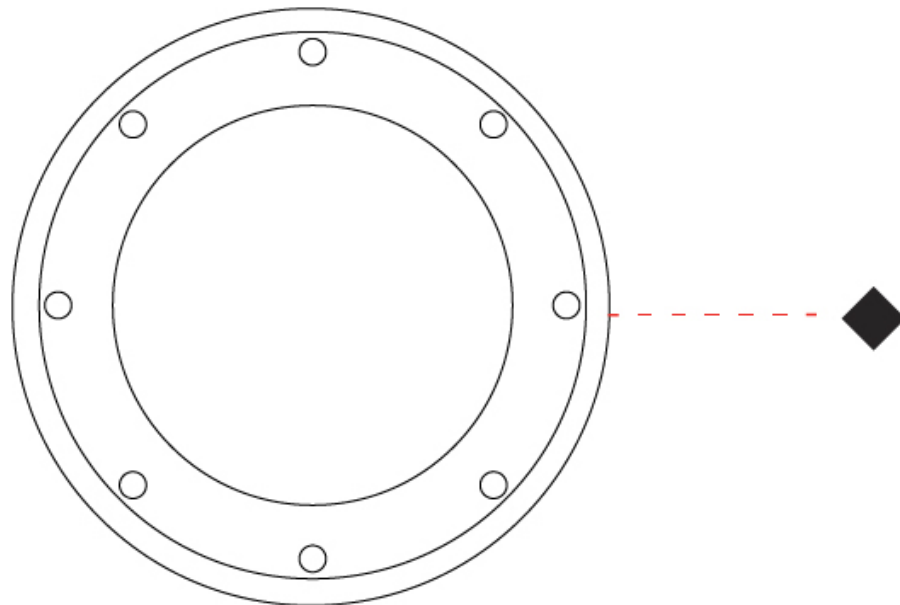

E9I431-

PROJECT

TYPE

SPECIFIER

QUANTITY

DATE

E