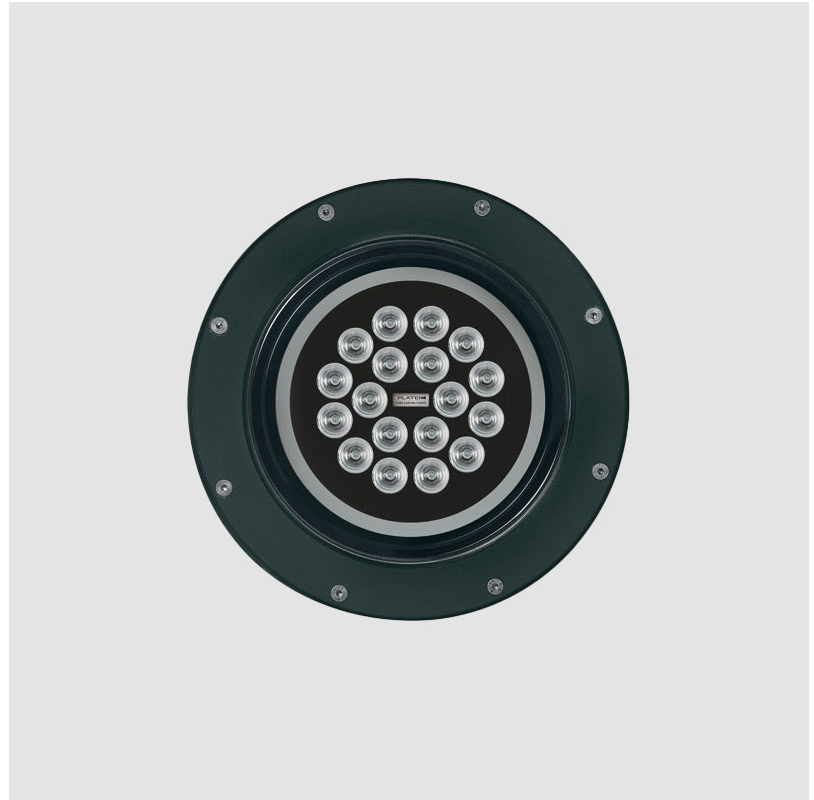

GENERAL

Series: Atlantique
Brand: Platek
Division: Exterior
Mounting Type: Recessed
Mounting Location: In-Ground
Subcategory: Drive Over

PHYSICAL

Shape: Round
Diameter (mm): 277
Diameter (in): 10 ⁷/₈
Height (mm): 162
Height (in): 6 ³/₈
Light Distribution: Direct
Weight (kg): 7.1
Weight (lbs): 15.65
Load Resistance (kg): 4500
Load Resistance (lbs): 9920
Installation Requirement: Installation in sleeve set in concrete with a 20-30 cm gravel drain bed
Diffuser: Flat Tempered Glass - 12mm / 5/32"
Fixture Finish: BLK
Fixture Material: Aluminum Die Cast

ELECTRICAL

Lamp Type: LED
Input Wattage (W): 32
Total Output Wattage (W): 27
Dimming: Non-Dimmable
Driver Included: Yes
Driver Location: Integrated
Driver Type: Constant Current - Universal
Driver Class: Class 2
Input Voltage (V): 120
Constant Current (MA): Max. 533
Upon Request: Remote: 0-10Vdc dimming 277V

LED

Number of LEDs: 18
Color Temperature (*K): 3000 / 4000
Max. Delivered Lumen (lm): 2100 - 3115 / 2185 - 3240
Nominal Lumen (lm): 3420 / 3600
CRI: >80 CRI
Lamp Life (hrs): 60000

OPTICAL

Optic°: 9 / 26 / 40 / Elliptical

RATINGS AND CERTIFICATIONS

Certified By: Certified for North American Standards
IP rating: IP68
IK Rating: IK10
Upon Request: Higher Maximum Ambient Temperature