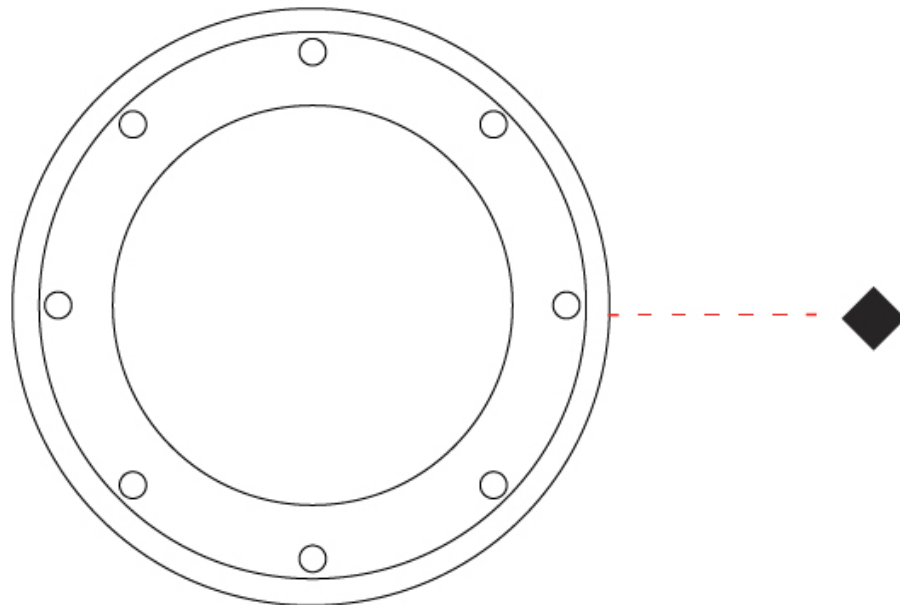

E9I634-

PROJECT

TYPE

SPECIFIER

QUANTITY

DATE

E