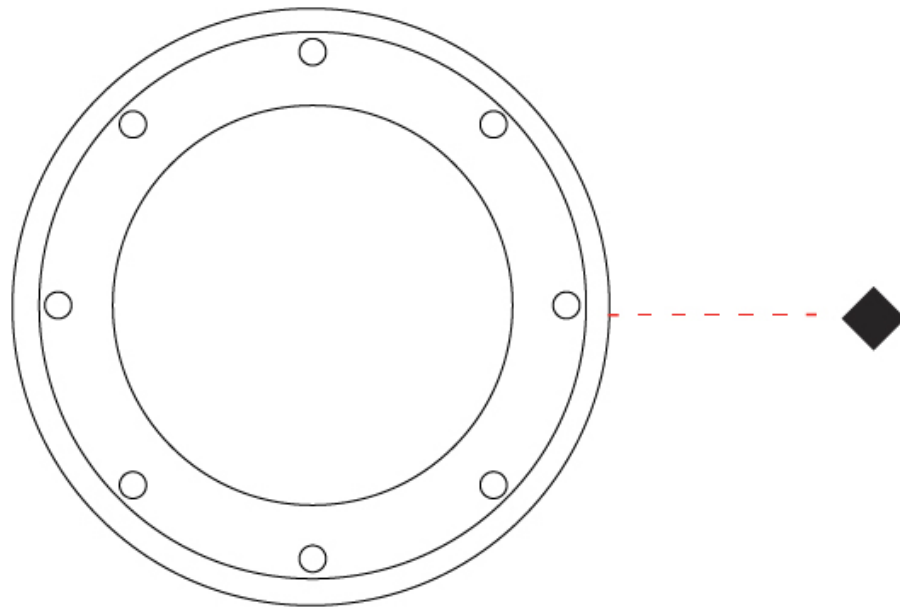

E9I431-

PROJECT

TYPE

SPECIFIER

QUANTITY

DATE

E