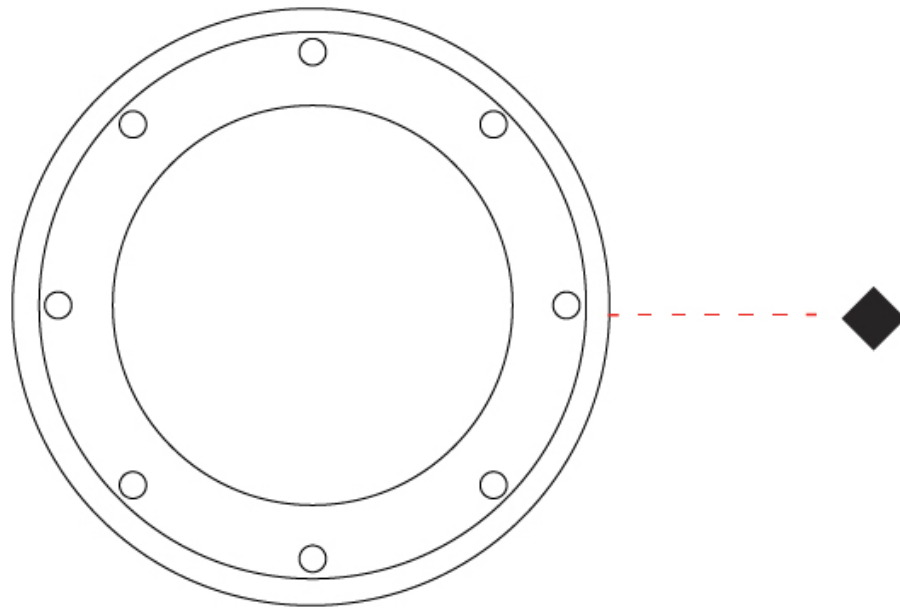

E9I431-

PROJECT	_____
TYPE	_____
SPECIFIER	_____
QUANTITY	_____
DATE	_____