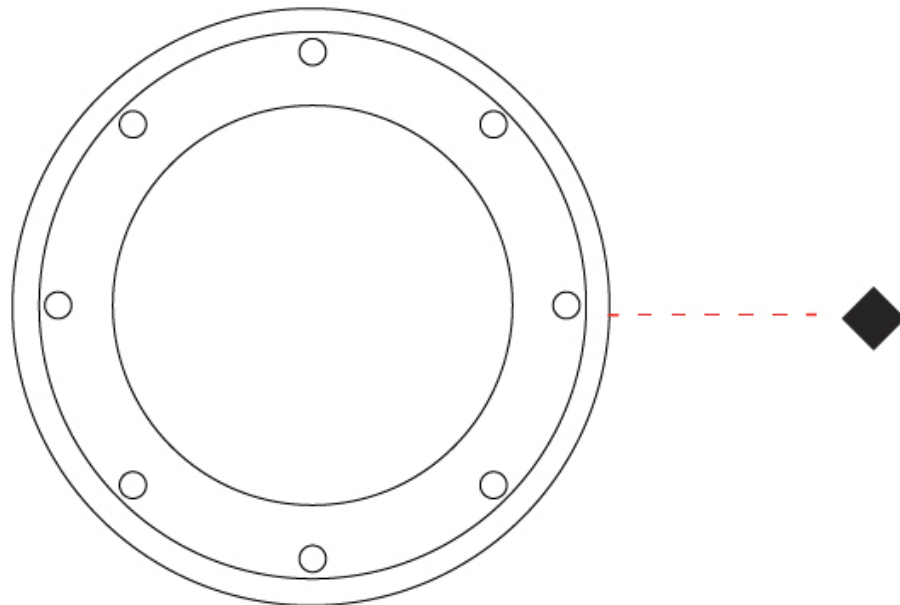

PROJECT	
TYPE	
SPECIFIER	
QUANTITY	
DATE	

277mm 10 7/8"

190mm 7 1/2"

162mm 6 3/8"

E9I634-

PROJECT	_____
TYPE	_____
SPECIFIER	_____
QUANTITY	_____
DATE	_____

E

PROJECT