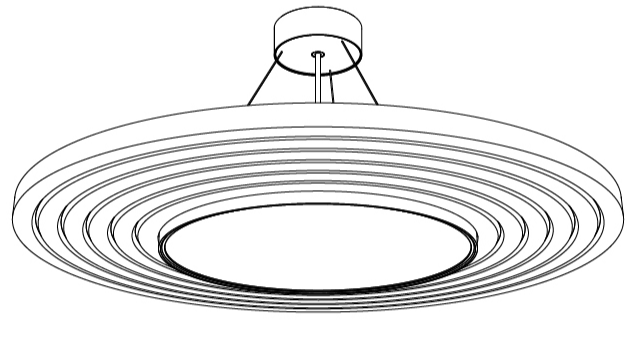

PHYSICAL

Shape: Disc
Diameter (mm): 738
Diameter (in): 29 1/8
Height (mm): 82
Height (in): 3 1/4
Max. Overall Height (mm): 2082
Max. Overall Height (in): 81 15/16
Weight (kg): 4

Diffuser: [Clear / Microprism / Clear Microprism](#)
Fixture Finish: [SSR / BKV / CWI / CRY / HAB / UFT / ITA / RUA / FTG / MYG / LOD / PUS / FRO / FUP / KIA / POP / BLS / SPG / MEY / GOH / CHC / COM / ABZ / JAG / OBR / MOS / ROR](#)
Holder Finish: [SSR / BKV / CWI / CRY / HAB / LAG / UFT / ITA / RUA / RUR / MIC / FTG / MYG / TWT / LOD / PUS / FRO / FUP / KIA / POP / BLS / SPG / MEY / GOH / GUM / CHC / COM / ABZ / JAG](#)
Acoustic Finish: [SFW / CYW / SEE / SYN / MTS / PMB / TTN / CYB / STO / DPE / BES / SHB / ARE / ANE / VRD / CRF](#)
Fixture Material: [Acoustic / Aluminum / PMMA](#)
Primary Material: [Acoustic](#)
Cable Details: [2000mm/78 3/4" or 6000mm/236 1/4" Cable, - Transparent](#)

ELECTRICAL

Lamp Type: LED
Input Wattage (W): 26.4
Total Output Wattage (W): 23.6
Dimming: [Non-dimming / DALI Dimming / MATTER Dimming](#)
Driver Included: Yes
Driver Location: Integrated
Driver Type: [Constant Current - Universal](#)
Driver Class: [Class 2](#)
Input Voltage (V): 120
Upon Request: [0-10V Dimming / Phase Dimming](#)

LED

Color Temperature (°K): [2700 / 3000 / 3500 / 4000](#)
Max. Delivered Lumen (lm): [Max 4071](#)
Nominal Lumen (lm): [Max 4704](#)
CRI: [>90 CRI](#)
Lamp Life (hrs): [50000](#)

OPTICAL

RATINGS AND CERTIFICATIONS

Certified By: [Certified for North American Standards](#)
IP rating: [IP20](#)

Ø738mm 29 1/8"