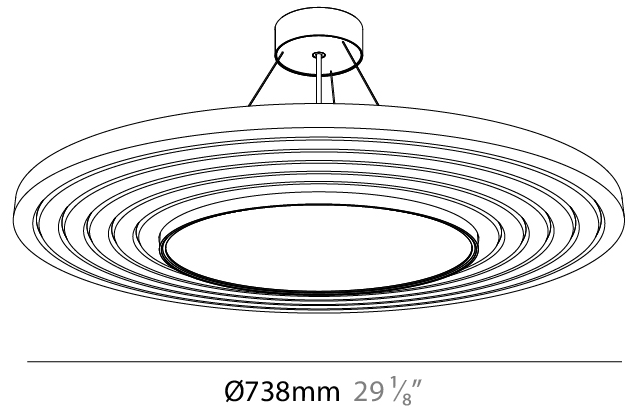

PHYSICAL

Shape: Disc
Diameter (mm): 738
Diameter (in): 29 1/8
Height (mm): 82
Height (in): 3 1/4
Max. Overall Height (mm): 2082
Max. Overall Height (in): 81 15/16
Weight (kg): 4

Diffuser: [Clear / Microprism / Clear Microprism](#)
Fixture Finish: [SSR / BKV / CWI / CRY / HAB / UFT / ITA / RUA / FTG / MYG / LOD / PUS / FRO / FUP / KIA / POP / BLS / SPG / MEY / GOH / CHC / COM / ABZ / JAG / OBR / MOS / ROR](#)
Holder Finish: [SSR / BKV / CWI / CRY / HAB / LAG / UFT / ITA / RUA / RUR / MIC / FTG / MYG / TWT / LOD / PUS / FRO / FUP / KIA / POP / BLS / SPG / MEY / GOH / GUM / CHC / COM / ABZ / JAG](#)
Acoustic Finish: [SFW / CYW / SEE / SYN / MTS / PMB / TTN / CYB / STO / DPE / BES / SHB / ARE / ANE / VRD / CRF](#)
Fixture Material: Acoustic / Aluminum / PMMA
Primary Material: Acoustic
Cable Details: 2000mm/78 3/4" or 6000mm/236 1/4" Cable, - [Transparent](#)

ELECTRICAL

Lamp Type: LED
Input Wattage (W): 33.8
Total Output Wattage (W): 30.9
Dimming: [Non-dimming / DALI Dimming / MATTER Dimming](#)
Driver Included: Yes
Driver Location: Integrated
Driver Type: Constant Current - Universal
Driver Class: Class 2
Input Voltage (V): 120
Upon Request: [0-10V Dimming / Phase Dimming](#)

LED

Color Temperature (°K): [2700 / 3000 / 3500 / 4000](#)
Max. Delivered Lumen (lm): Max 5170
Nominal Lumen (lm): Max 5971
CRI: >90 CRI
Lamp Life (hrs): 50000

OPTICAL

RATINGS AND CERTIFICATIONS

Certified By: Certified for North American Standards
IP rating: IP20