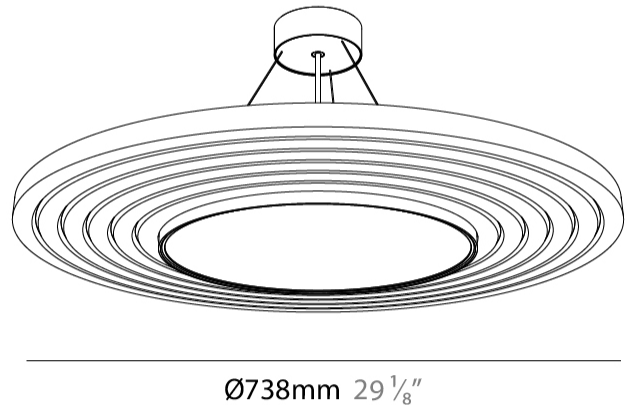

PHYSICAL

Shape: Disc
Diameter (mm): 738
Diameter (in): 29 1/8
Height (mm): 82
Height (in): 3 1/4
Max. Overall Height (mm): 2082
Max. Overall Height (in): 81 15/16
Weight (kg): 4

Diffuser: [Clear / Microprism / Clear Microprism](#)
Fixture Finish: [SSR / BKV / CWI / CRY / HAB / UFT / ITA / RUA / FTG / MYG / LOD / PUS / FRO / FUP / KIA / POP / BLS / SPG / MEY / GOH / CHC / COM / ABZ / JAG / OBR / MOS / ROR](#)
Holder Finish: [SSR / BKV / CWI / CRY / HAB / LAG / UFT / ITA / RUA / RUR / MIC / FTG / MYG / TWT / LOD / PUS / FRO / FUP / KIA / POP / BLS / SPG / MEY / GOH / GUM / CHC / COM / ABZ / JAG](#)
Acoustic Finish: [SFW / CYW / SEE / SYN / MTS / PMB / TTN / CYB / STO / DPE / BES / SHB / ARE / ANE / VRD / CRF](#)
Fixture Material: [Acoustic / Aluminum / PMMA](#)
Primary Material: [Acoustic](#)
Cable Details: [2000mm/78 3/4" or 6000mm/236 1/4" Cable, - Transparent](#)

ELECTRICAL

Lamp Type: LED
Input Wattage (W): 26.4
Total Output Wattage (W): 23.6
Dimming: [Non-dimming / DALI Dimming / MATTER Dimming](#)
Driver Included: Yes
Driver Location: Integrated
Driver Type: [Constant Current - Universal](#)
Driver Class: [Class 2](#)
Input Voltage (V): 120
Constant Current (MA): 700mA
Upon Request: [0-10V Dimming / Phase Dimming](#)

LED

Color Temperature (°K): [2700 / 3000 / 3500 / 4000](#)
Max. Delivered Lumen (lm): [Max 4071](#)
Nominal Lumen (lm): [Max 4704](#)
CRI: [>90 CRI](#)
Lamp Life (hrs): [50000](#)

OPTICAL

RATINGS AND CERTIFICATIONS

Certified By: [Certified for North American Standards](#)
IP rating: [IP20](#)