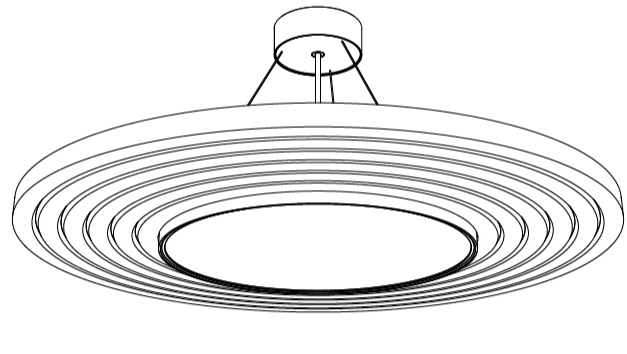

PHYSICAL

Shape: Disc
Diameter (mm): 738
Diameter (in): 29 1/8
Height (mm): 82
Height (in): 3 1/4
Max. Overall Height (mm): 2082
Max. Overall Height (in): 81 15/16
Weight (kg): 4

Diffuser: [Clear / Microprism / Clear Microprism](#)
Fixture Finish: [SSR / BKV / CWI / CRY / HAB / UFT / ITA / RUA / FTG / MYG / LOD / PUS / FRO / FUP / KIA / POP / BLS / SPG / MEY / GOH / CHC / COM / ABZ / JAG / OBR / MOS / ROR](#)

Holder Finish: [SSR / BKV / CWI / CRY / HAB / LAG / UFT / ITA / RUA / RUR / MIC / FTG / MYG / TWT / LOD / PUS / FRO / FUP / KIA / POP / BLS / SPG / MEY / GOH / GUM / CHC / COM / ABZ / JAG](#)

Acoustic Finish: [SFW / CYW / SEE / SYN / MTS / PMB / TTN / CYB / STO / DPE / BES / SHB / ARE / ANE / VRD / CRF](#)

Fixture Material: [Acoustic / Aluminum / PMMA](#)
Primary Material: [Acoustic](#)
Cable Details: [2000mm/78 3/4" or 6000mm/236 1/4" Cable, - Transparent](#)

ELECTRICAL

Lamp Type: LED
Input Wattage (W): 26.4
Total Output Wattage (W): 23.6
Dimming: [Non-dimming / DALI Dimming / MATTER Dimming](#)
Driver Included: Yes
Driver Location: Integrated
Driver Type: [Constant Current - Universal](#)
Driver Class: [Class 2](#)
Input Voltage (V): 120
Upon Request: [0-10V Dimming / Phase Dimming](#)

LED

Color Temperature (°K): [2700 / 3000 / 3500 / 4000](#)
Max. Delivered Lumen (lm): [Max 4071](#)
Nominal Lumen (lm): [Max 4704](#)
CRI: [>90 CRI](#)
Lamp Life (hrs): [50000](#)

OPTICAL

RATINGS AND CERTIFICATIONS

Certified By: [Certified for North American Standards](#)
IP rating: [IP20](#)

Ø738mm 29 1/8"