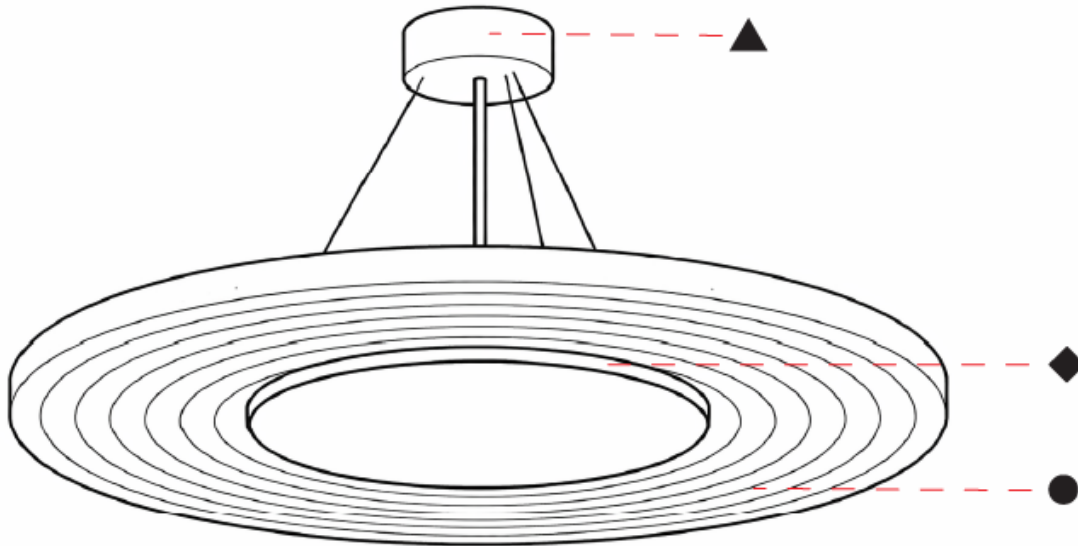

A3001152-

PROJECT	_____
TYPE	_____
SPECIFIER	_____
QUANTITY	_____
DATE	_____

A