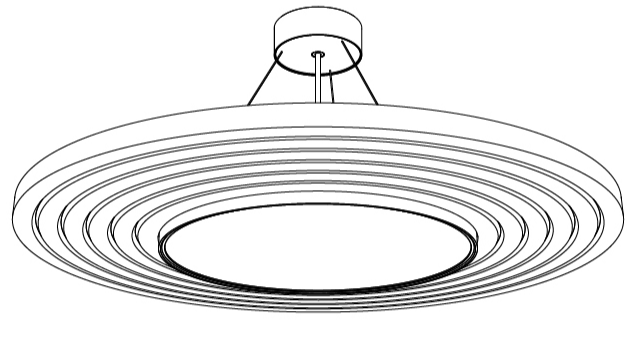

PHYSICAL

Shape: Disc
Diameter (mm): 738
Diameter (in): 29 1/8
Height (mm): 82
Height (in): 3 1/4
Max. Overall Height (mm): 2082
Max. Overall Height (in): 81 15/16
Weight (kg): 4

Diffuser: [Clear / Microprism / Clear Microprism](#)
Fixture Finish: [SSR / BKV / CWI / CRY / HAB / UFT / ITA / RUA / FTG / MYG / LOD / PUS / FRO / FUP / KIA / POP / BLS / SPG / MEY / GOH / CHC / COM / ABZ / JAG / OBR / MOS / ROR](#)
Holder Finish: [SSR / BKV / CWI / CRY / HAB / LAG / UFT / ITA / RUA / RUR / MIC / FTG / MYG / TWT / LOD / PUS / FRO / FUP / KIA / POP / BLS / SPG / MEY / GOH / GUM / CHC / COM / ABZ / JAG](#)
Acoustic Finish: [SFW / CYW / SEE / SYN / MTS / PMB / TTN / CYB / STO / DPE / BES / SHB / ARE / ANE / VRD / CRF](#)
Fixture Material: [Acoustic / Aluminum / PMMA](#)
Primary Material: [Acoustic](#)
Cable Details: [2000mm/78 3/4" or 6000mm/236 1/4" Cable, - Transparent](#)

ELECTRICAL

Lamp Type: LED
Input Wattage (W): 26.4
Total Output Wattage (W): 23.6
Dimming: [Non-dimming / DALI Dimming / MATTER Dimming](#)
Driver Included: Yes
Driver Location: Integrated
Driver Type: [Constant Current - Universal](#)
Driver Class: [Class 2](#)
Input Voltage (V): 120
Constant Current (MA): 700mA
Upon Request: [0-10V Dimming / Phase Dimming](#)

LED

Color Temperature (°K): [2700 / 3000 / 3500 / 4000](#)
Max. Delivered Lumen (lm): [Max 4071](#)
Nominal Lumen (lm): [Max 4704](#)
CRI: [>90 CRI](#)
Lamp Life (hrs): [50000](#)

OPTICAL

RATINGS AND CERTIFICATIONS

Certified By: [Certified for North American Standards](#)
IP rating: [IP20](#)

Ø738mm 29 1/8"